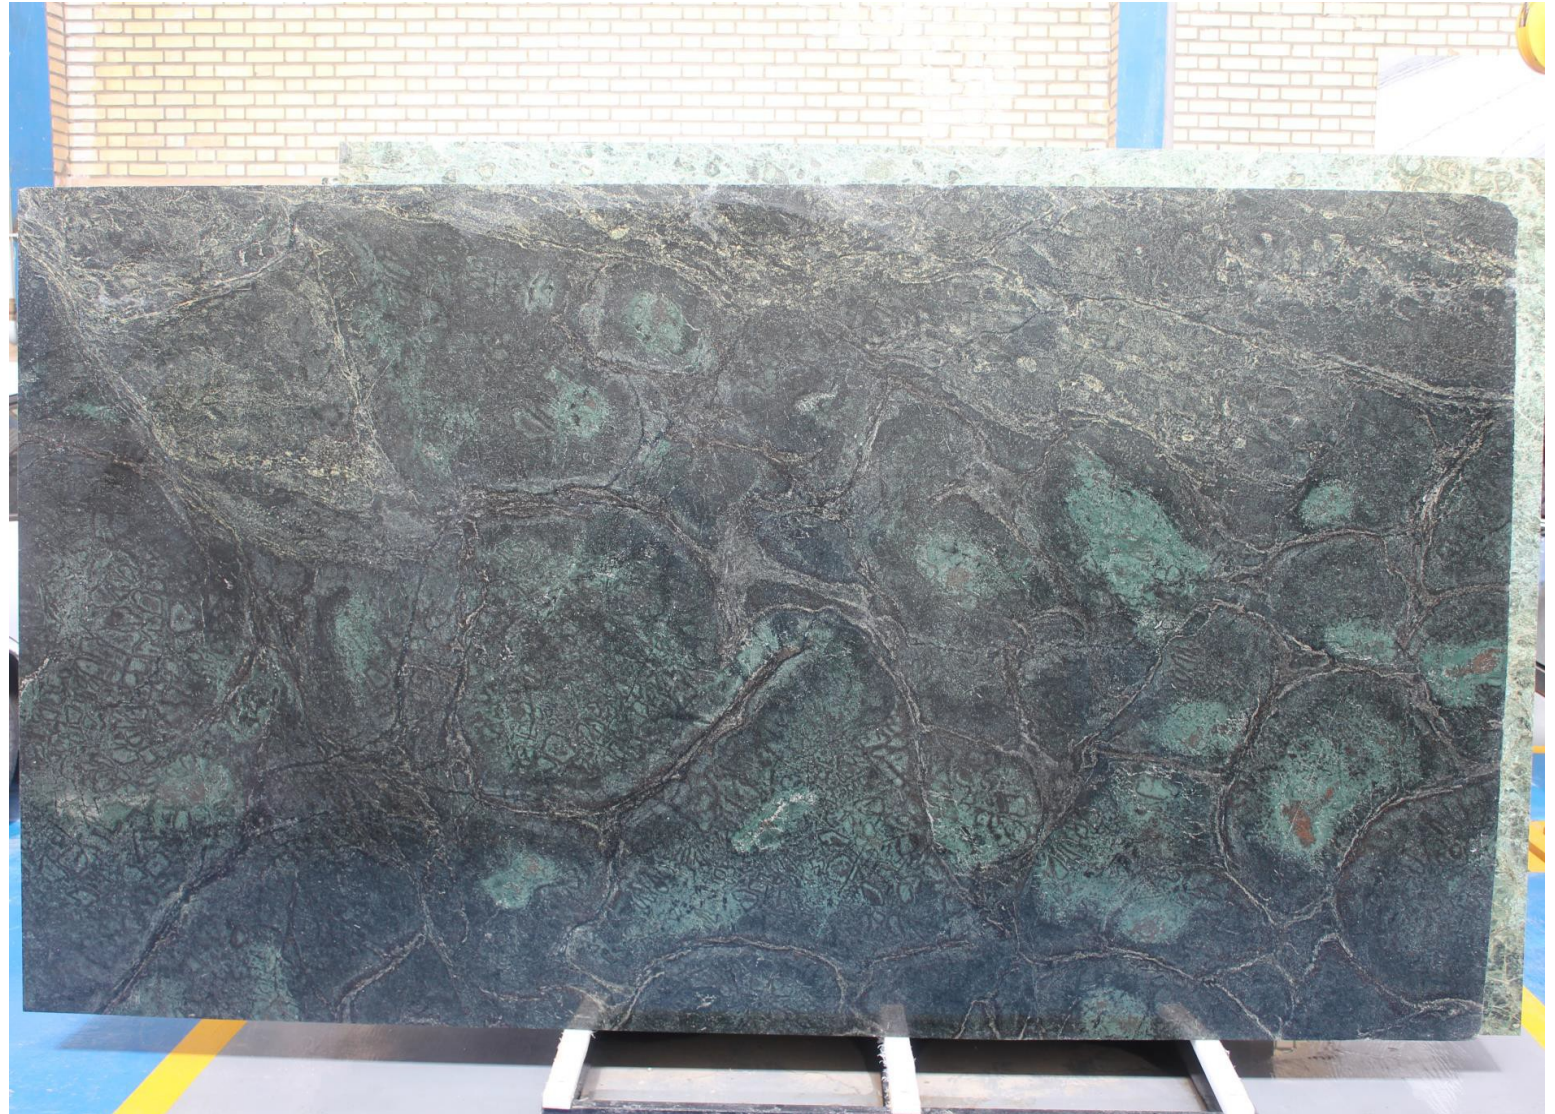

THICKNESS: 2CM

**Verde Picasso
(Leather)**

**Verde Picasso
(Polished)**

Lettuce

Verde Savana

Titanium

NBEC

QUARTZ

THICKNESS: 2CM

Turquesa

Rojo Atonio

NBEC

TRAVERTINE

THICKNESS: 2CM

Silver

NBEC