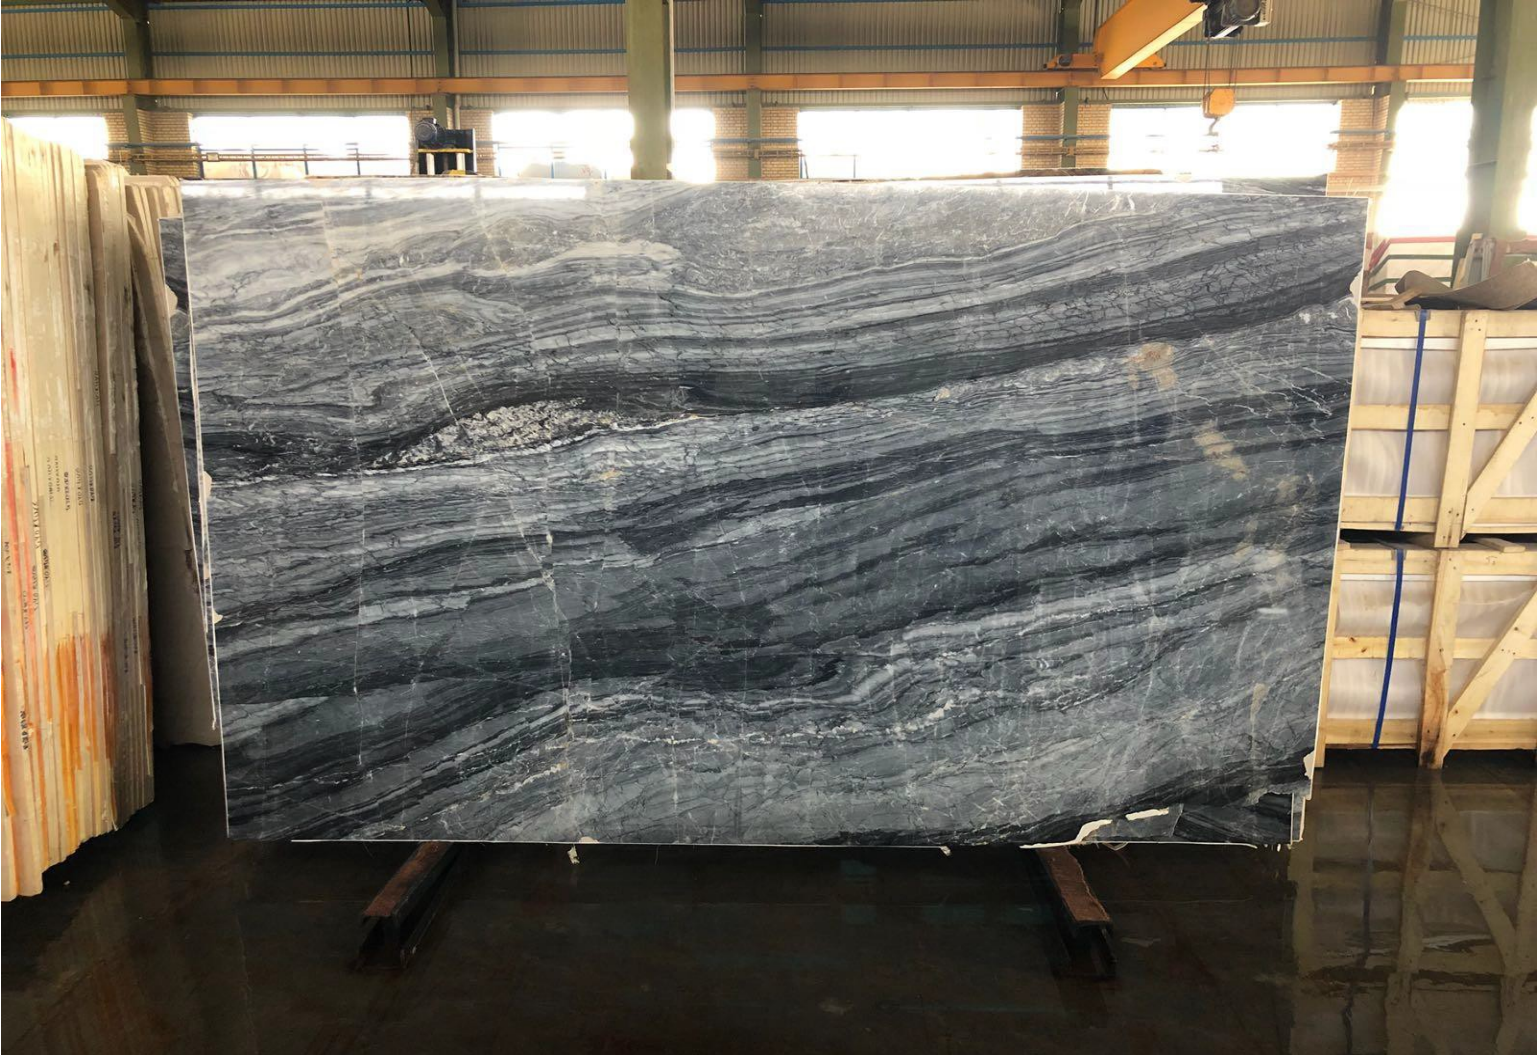

Next Bridge

Natural Stone Industry corporation

Experts in Export

NBEC

MARBLE

THICKNESS: 2CM

Pietra Gray

Negro Marquina

Ice Golden Black

Bronze Armani

Gray Diplomat

Spider Black

Gray Ocean

Gray Diamond

Negro Picasso

Verde Tortuga

Port Lourent

Dark Emprador

NBEC

LIMESTONE

THICKNESS: 2CM

Crema Luna

NBEC

GRANITE