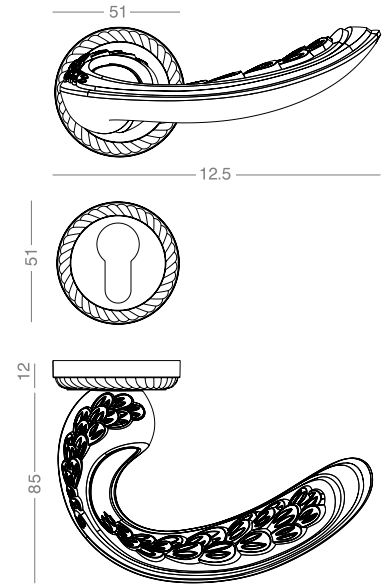

8102R
Olive

NEW
Design

8252RB+
Titanium Coating (PVD)

PVD
Titanium

Classic

8200R

Also available in other finishing.

Black&White