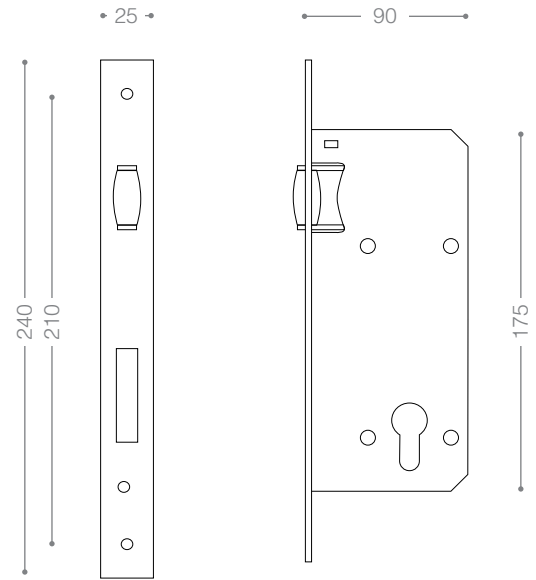

Mortice Lock

Available Backset: From 50 to 100 mm