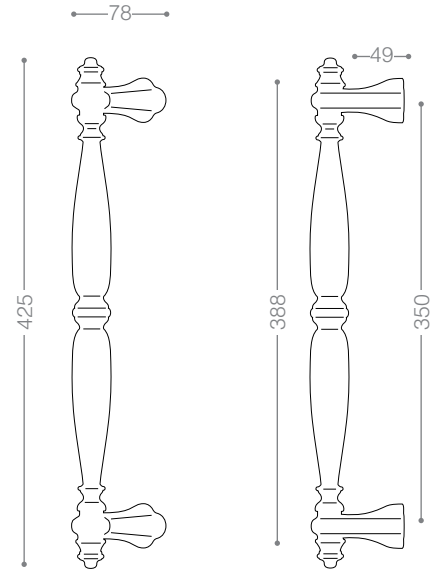

Pull Handle 9700L

Also available in other finishing.