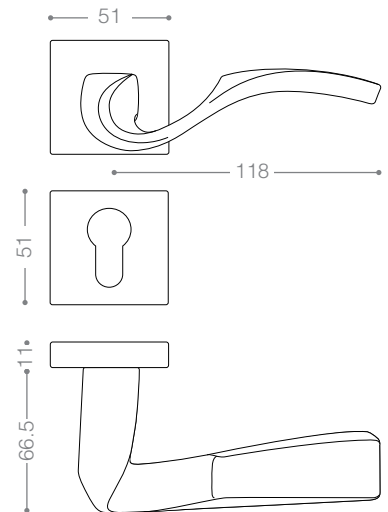

5000R

Also available in other finishing.

Black&White