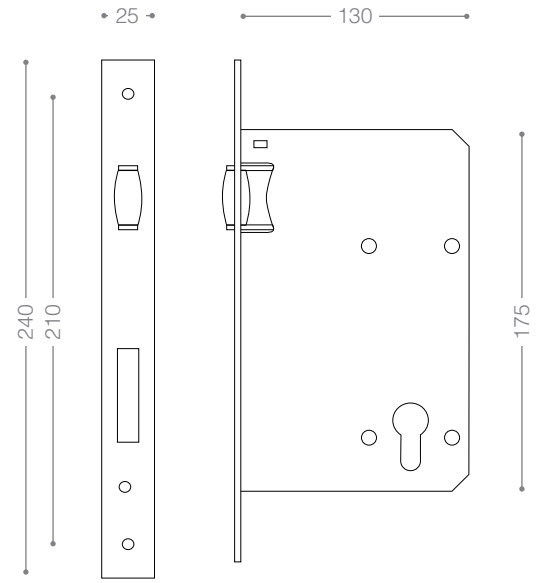

Mortice Lock

Available Backset: From 50 to 100 mm