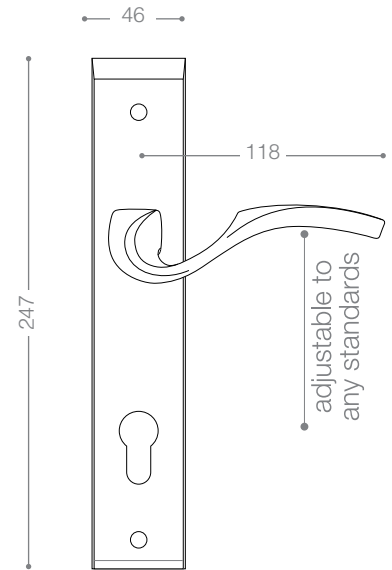

4902R
Olive

5000

Also available in key type, WC type, or knob and lever combination for entrance.