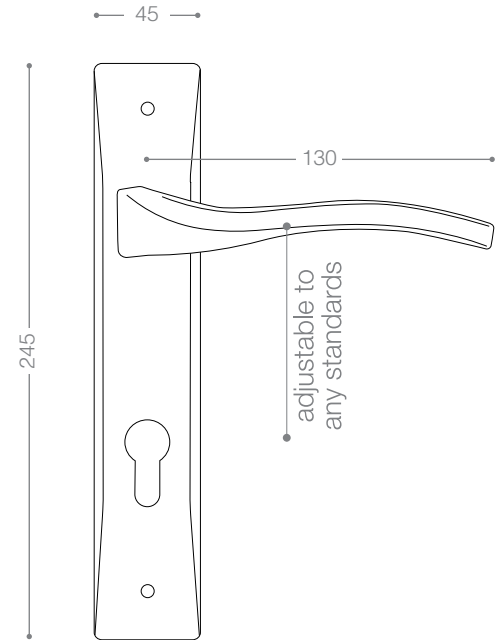

3902R
Olive

4000

Also available in key type, WC type, or knob and lever combination for entrance.