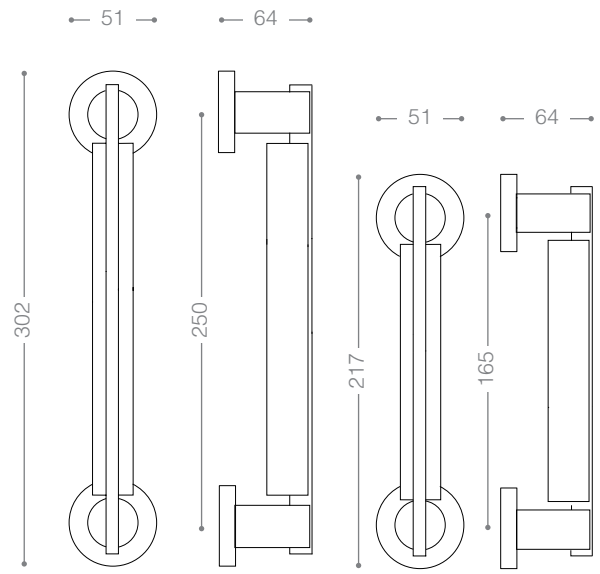

7004L
Olive

7154LB+
Titanium Coating (PVD)

Pull Handle 7100L

Also available in other finishing.

7124L
Satin Nickel

7134L
Chrome

7104L
Olive

7374L1B+ 7374LB+