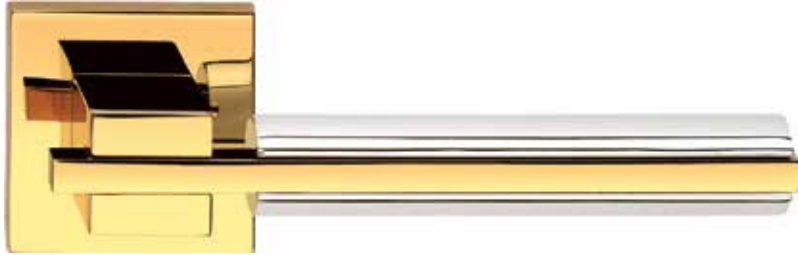

Titanium Coating (PVD), Chrome

7300R

Also available in other finishing.

7322R

Satin Nickel, Chrome

7332RS4

Chrome, Black Stone

7472RB+
Titanium Coating (PVD), Chrome