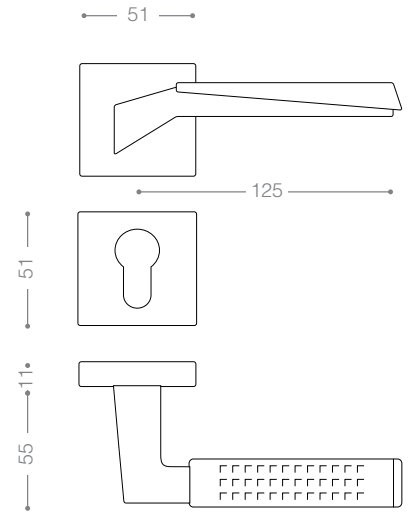

4900R

Also available in other finishing.