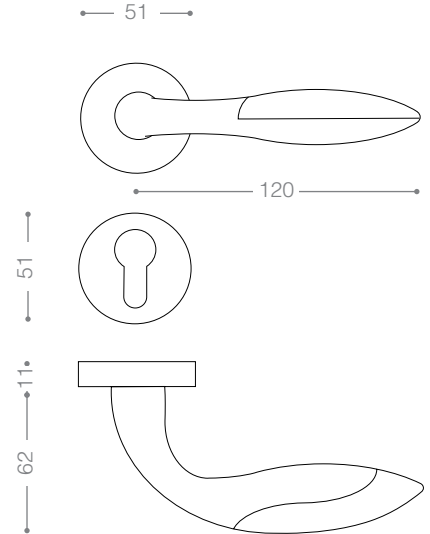

2600R

Also available in other finishing.