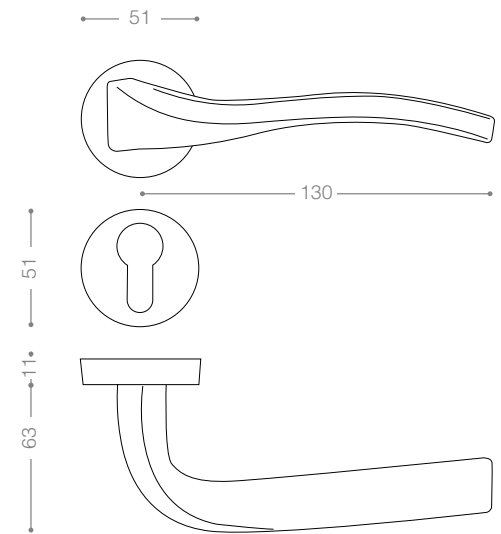

E4002A

Olive

E4000A

Also available in key type, WC type, or knob and lever combination for entrance.

E4022A
Pearl

NEW
Color
E4062A
Satin Aluminium

E4002AR

Olive