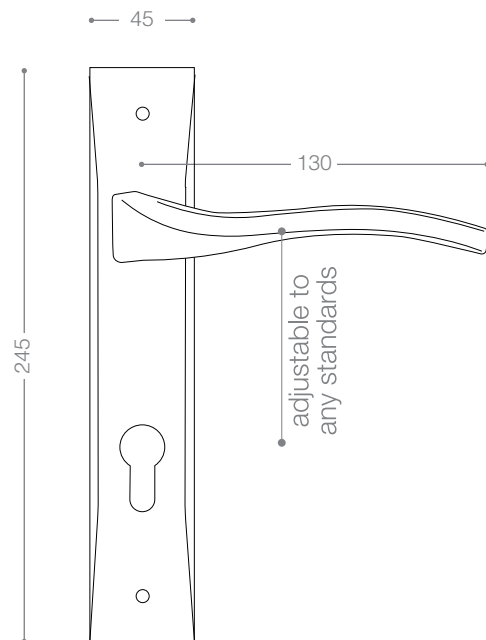

E4002A

Olive

E4000A

Also available in key type, WC type, or knob and lever combination for entrance.

E4022A
Pearl

NEW
Color
E4062A
Satin Aluminium

E4002AR

Olive