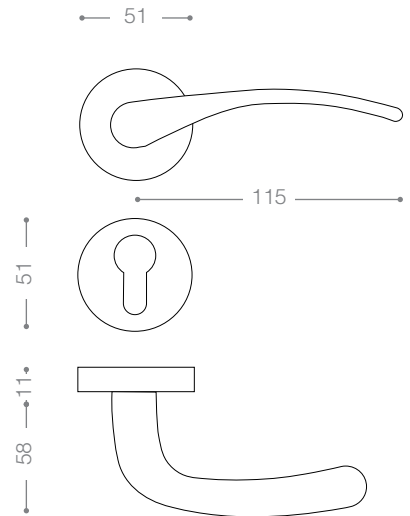

2300R

Also available in other finishing.