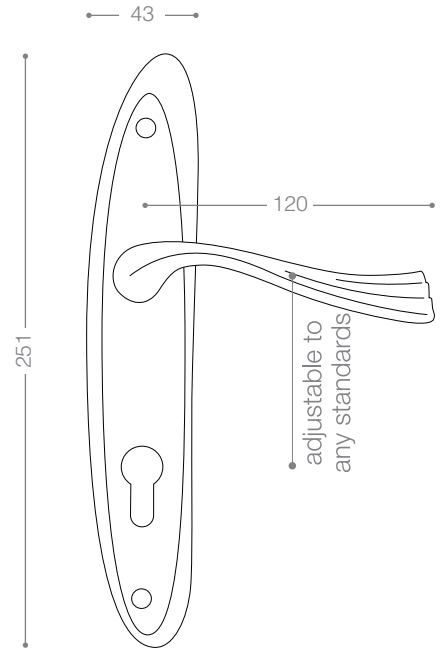

3002R
Olive

3400

Also available in key type, WC type, or knob and lever combination for entrance.