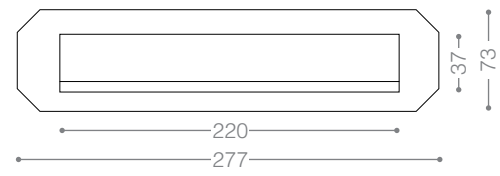

SLB50B+

Titanium Coating (PVD)

Letter Box Plate

Also available in other finishing.