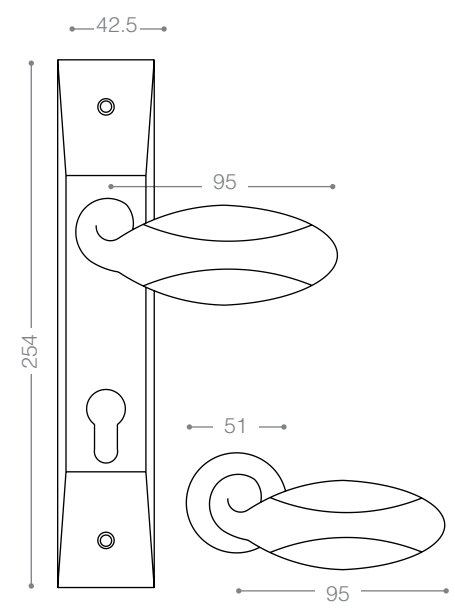

Knob

Also available in other finishing.