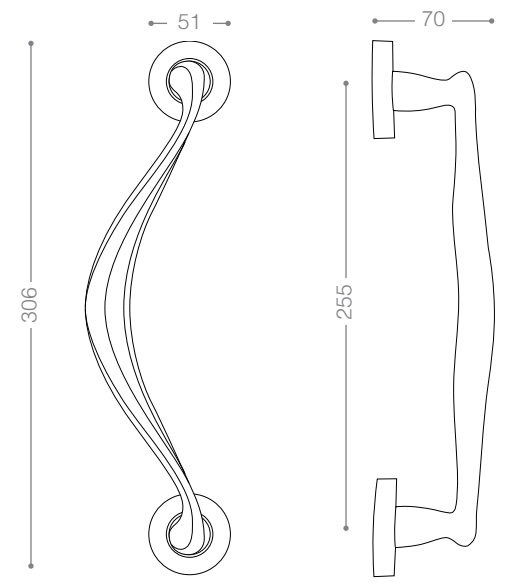

Satin Nickel, Chrome

P170B+

Titanium Coating (PVD),
Chrome

P100

Olive

3454LB+
Titanium Coating (PVD)

Pull Handle 3400L

Also available in other finishing.