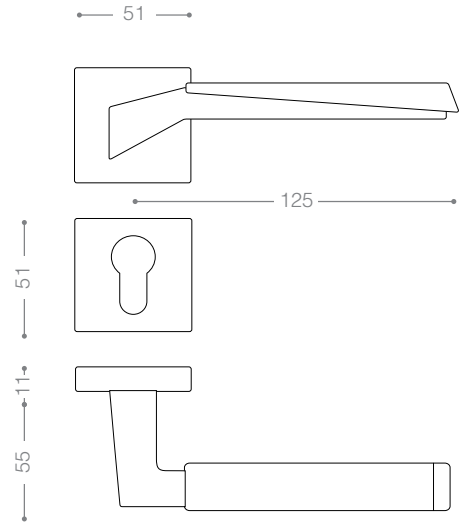

3900R

Also available in other finishing.

Black&White