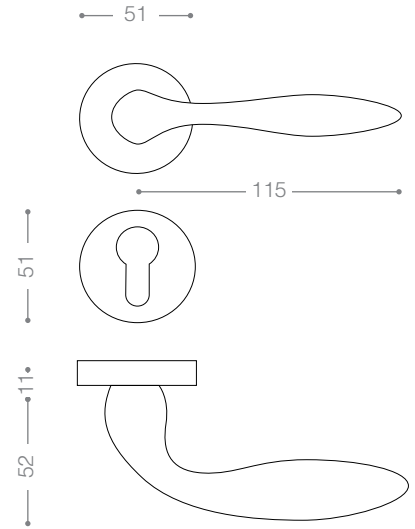

3000R

Also available in other finishing.