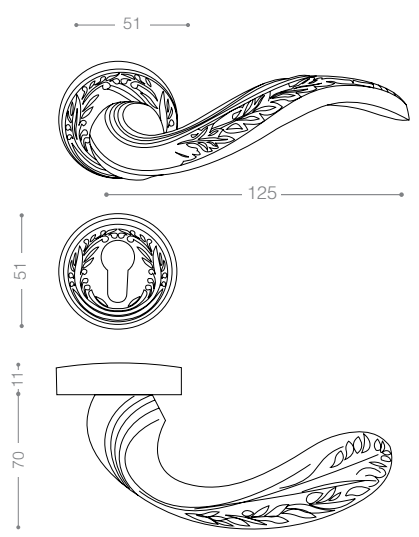

Classic

5400R

Also available in other finishing.

Black&White