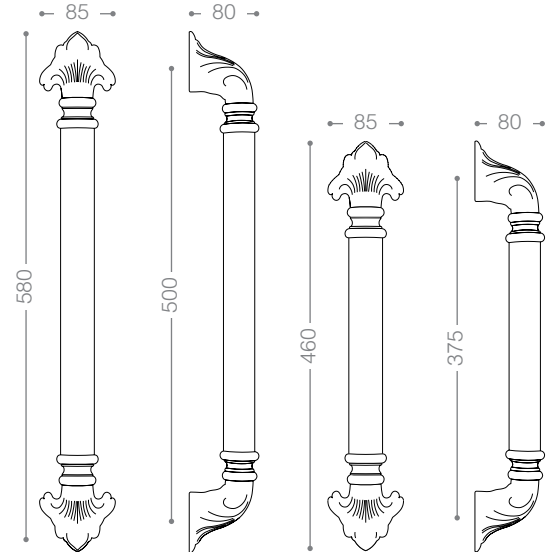

Classic

Pull Handle 9400L

Also available in other finishing.

9404L1
Olive

9404L
Olive

9454L1D2B+ 9454LD2B+

Titanium Coating (PVD), Brown Leather

Classic