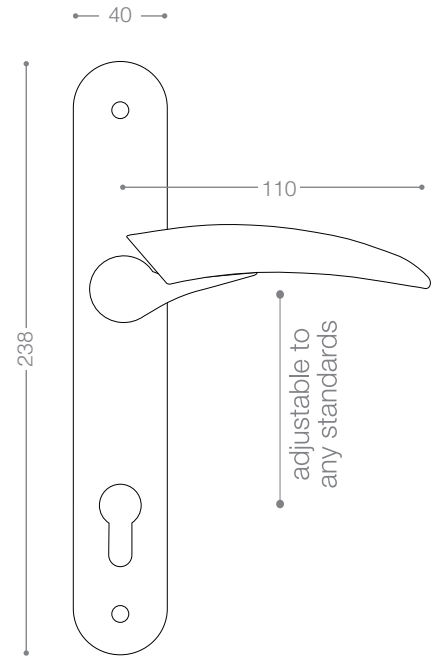

ART1022RD2
Satin Nickel, Brown Leather

ART1022RD3
Satin Nickel, Tan Leather

1472B+
Titanium Coating (PVD), Chrome

1400

Also available in key type, WC type, or knob and lever combination for entrance.

1422
Satin Nickel, Chrome