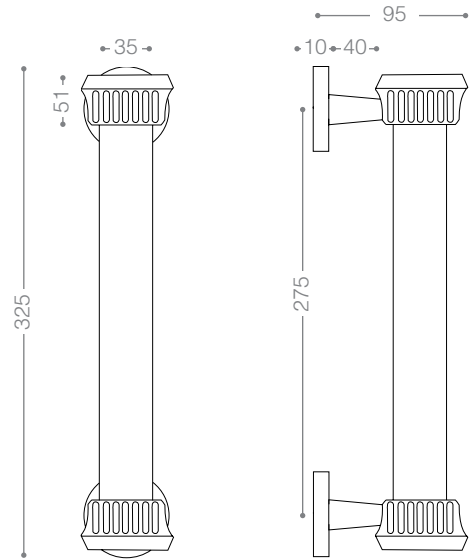

Classic

Pull Handle 9200L

Also available in other finishing.