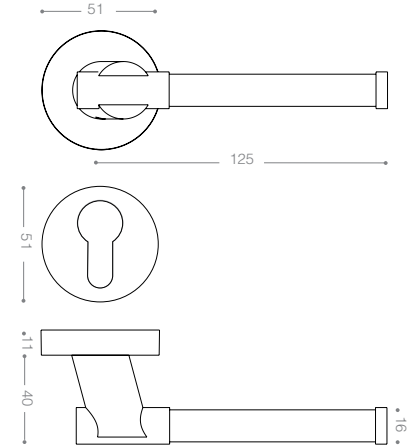

Art Collection
ART1000RD

ART1012RD2
Satin Brass, Brown leather

ART1012RD3
Satin Brass, Tan leather