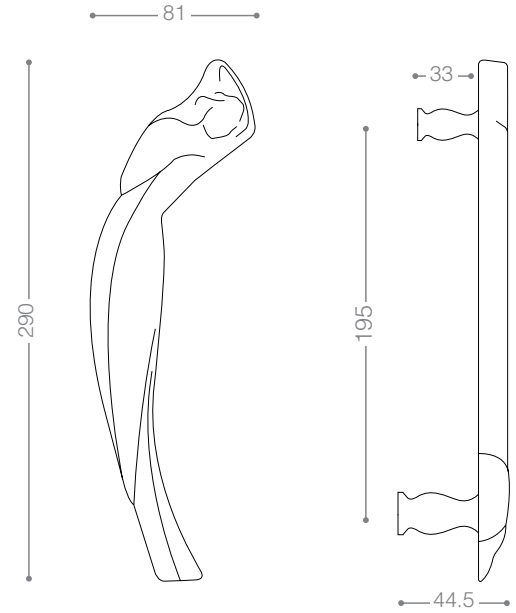

Classic

Pull Handle 6600LK

Also available in other finishing.

6634LMK

Matt Chrome