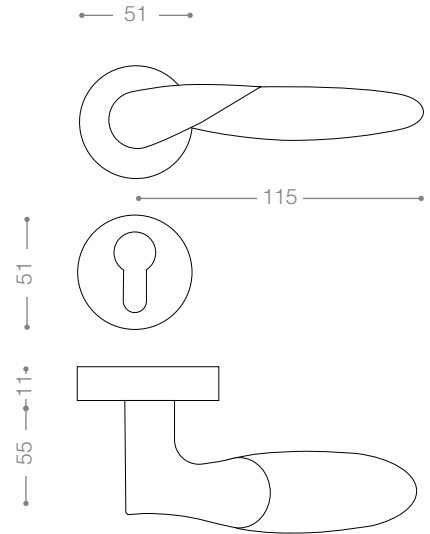

2402R
Olive

2572B+
Titanium Coating (PVD), Chrome

2500

Also available in key type, WC type, or knob and lever combination for entrance.

2522
Satin Nickel, Chrome

2592
Matt Nickel, Chrome

2572RB+
Titanium Coating (PVD), Chrome