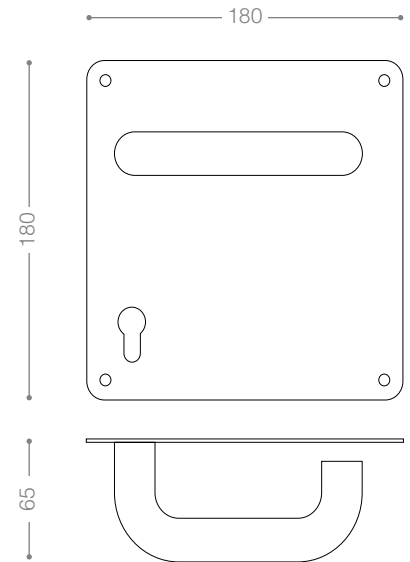

9162R
Satin Chrome

9312MB
Matt Bronze

Classic

9300

Also available in key type, WC type, or knob and lever combination for entrance.

Black&White

P9312
Antique

Stainless Steel
**Public places, Hospitals,
Universities, Hotels, Cinemas, ...**