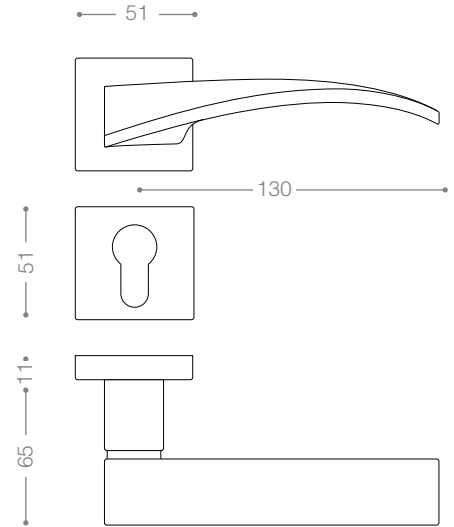

5200R

Also available in other finishing.

Black&White