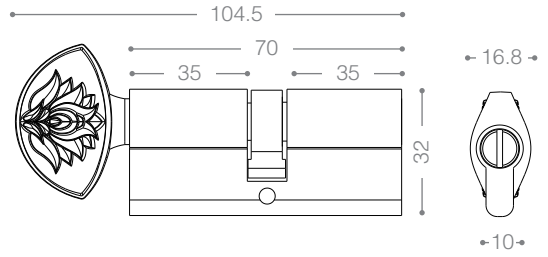

Classic

NEW
Design

Cylinder

Also available in other finishing.

Black&White