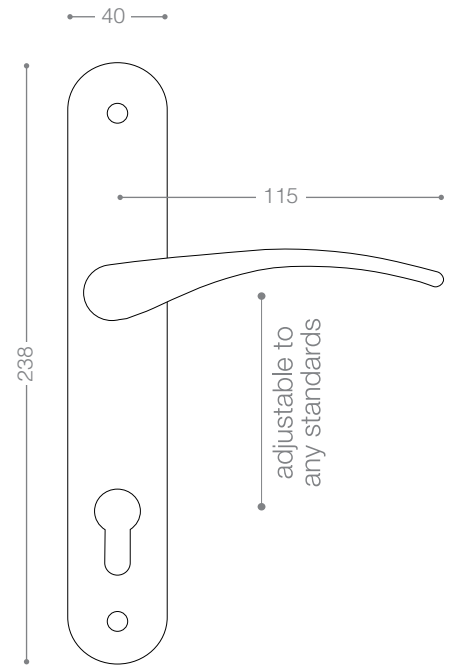

1422R
Satin Nickel, Chrome

1482RB+
Black Chrome, Titanium Coating (PVD)

1492R
Matt Nickel, Chrome

1402R
Olive

2352B+
Titanium Coating (PVD)

2300

Also available in key type, WC type, or knob and lever combination for entrance.