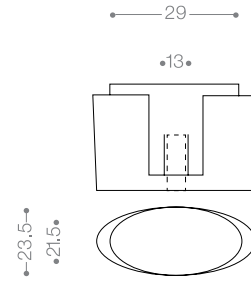

308M

Matt Black Chrome,
Chrome