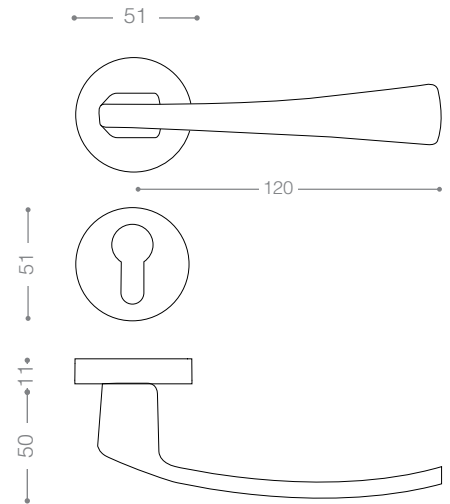

6102R
Olive

6300R

Also available in other finishing.

6312R
Satin Brass