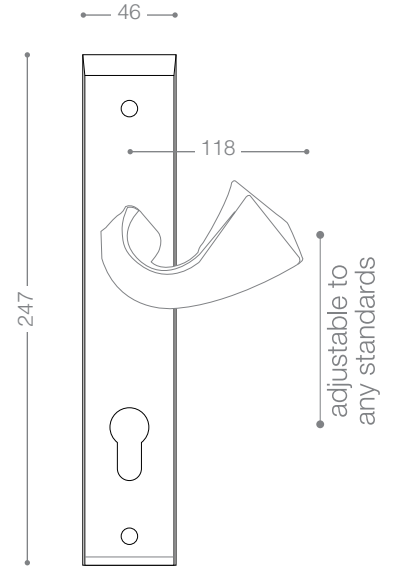

Knob

Also available in key type, WC type, or knob and lever combination for entrance.