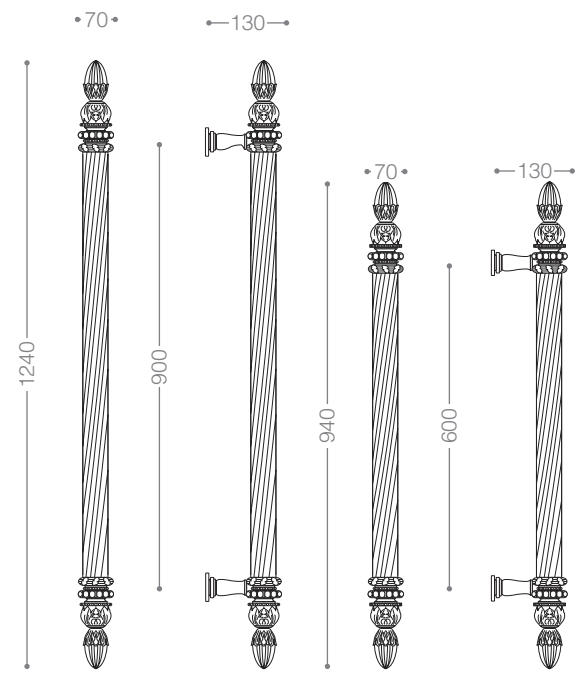

9754LB+

Titanium Coating (PVD)

Pull Handle 9700L

Also available in other finishing.

9724L
Satin Nickel

9734L
Chrome

9704L
Olive

Classic