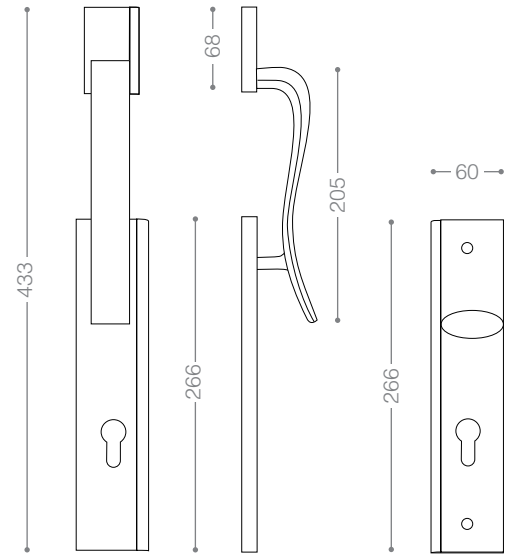

E724LA
Pearl

E784L1A
Black

E784LA
Black

NEW
Color
E764L1A
Satin Aluminium

NEW
Color
E764LA
Satin Aluminium

E700A
Olive

Entrance Handle E700A

Also available in other finishing.