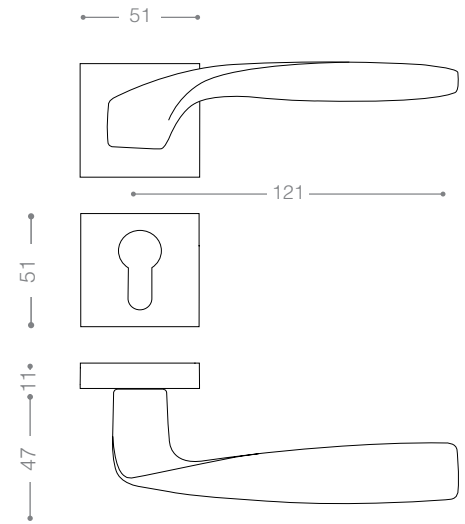

E6700AR

Also available in other finishing.

E6722AR

Pearl

NEW
Color

E6762AR

Satin Aluminium