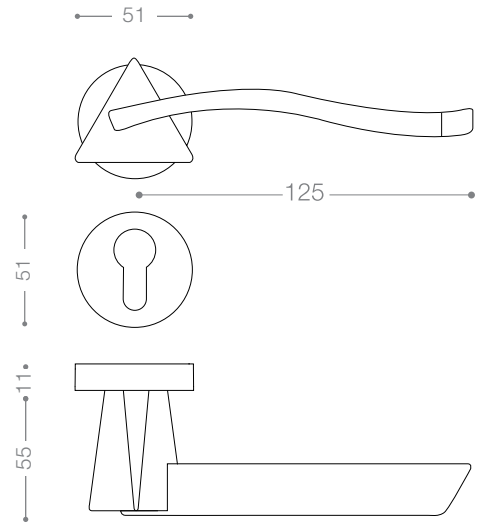

6702R
Olive

6600R

Also available in other finishing.

6612R
Satin Brass