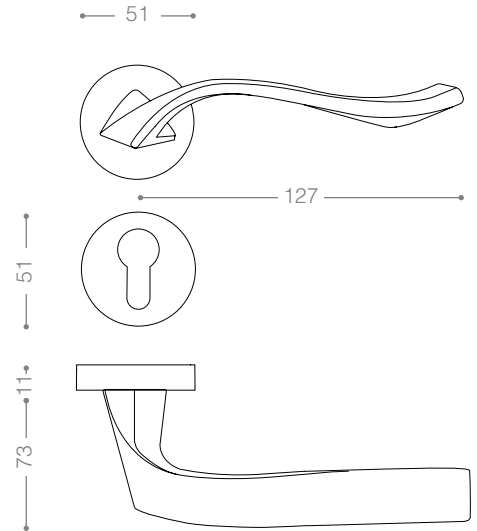

3700R

Also available in other finishing.