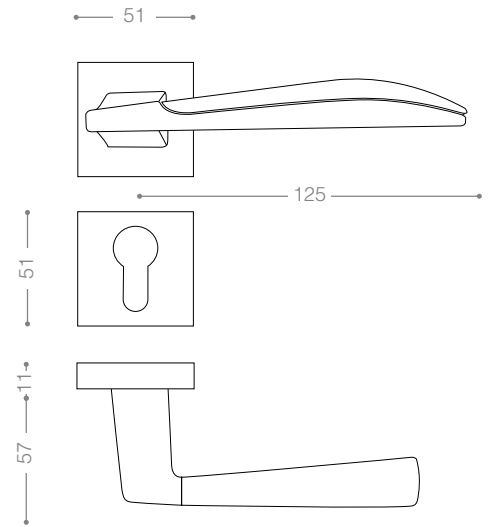

3800

Also available in key type, WC type, or knob and lever combination for entrance.

3822
Satin Nickel, Chrome

3872B+
Titanium Coating (PVD), Chrome

3852RB+
Titanium Coating (PVD)

3800R

Also available in other finishing.