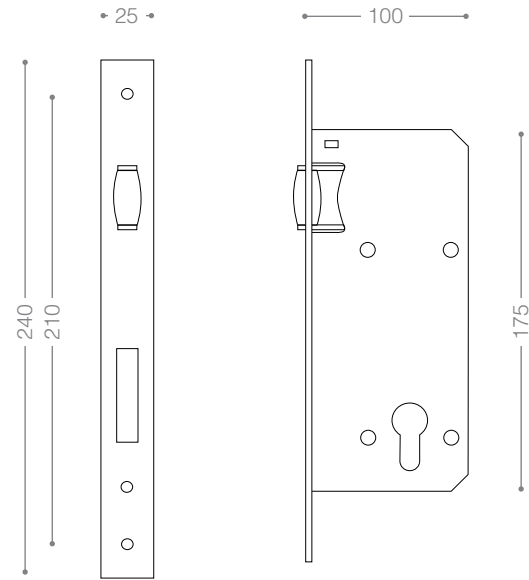

ML705
Gold

Mortice Lock

Available Backset: From 45 to 100 mm

ML702
Satin Nickel

ML703
Chrome

ML700
Olive

ML705G
Gold

Mortice Lock