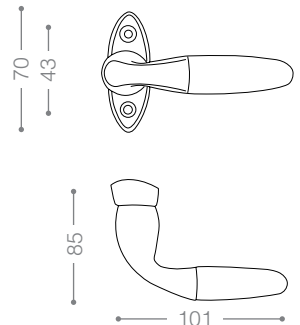

Window Handle 1800

Also available in other finishing.

Window Handle U1800

Also available in other finishing.

Window Handle 1900

Also available in other finishing.