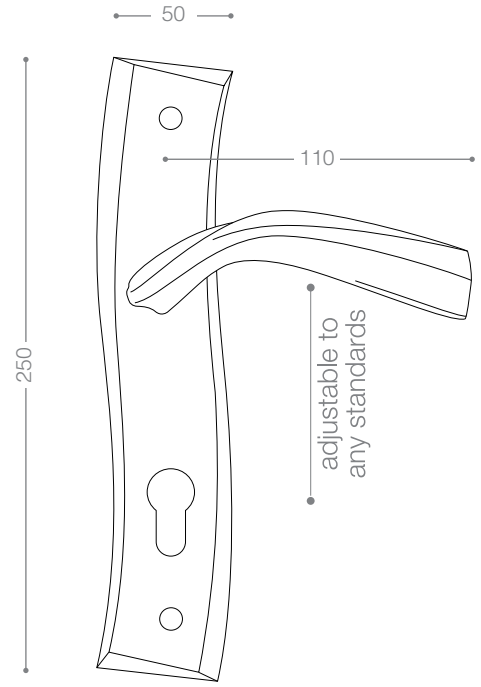

Also available in key type, WC type, or knob and lever combination for entrance.

5022S
Satin Nickel

5032S
Chrome

5002S
Olive

4852B+
Titanium Coating (PVD)

4800

Also available in key type, WC type, or knob and lever combination for entrance.