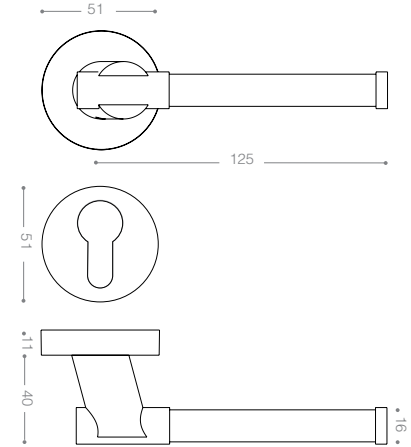

Art Collection
ART1000RD

ART1032RD2
Chrome, Brown Leather

ART1032RD3
Chrome, Tan Leather