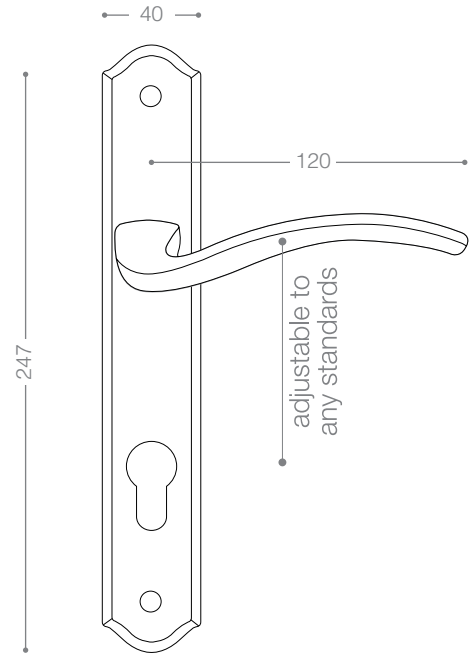

4502R
Olive

4600

Also available in key type, WC type, or knob and lever combination for entrance.