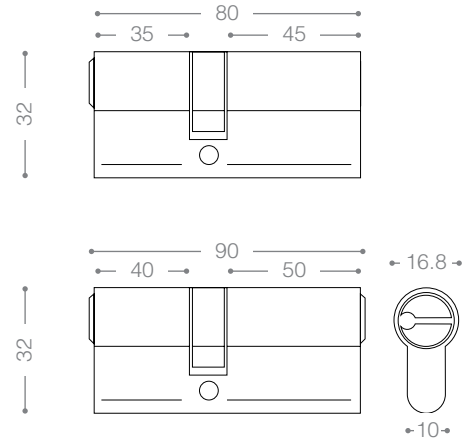

850CB+ | 950CB+
Titanium Coating (PVD)

Cylinder

Also available in other finishing.