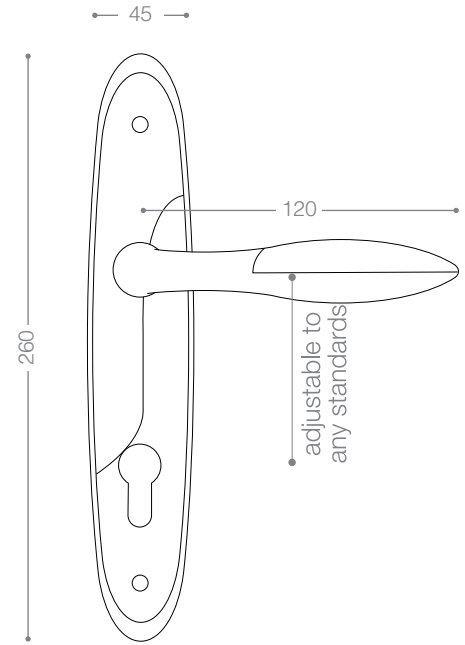

2500R

Also available in other finishing.

2522R
Satin Nickel, Chrome

2592R
Matt Nickel, Chrome

2672B+
Titanium Coating (PVD), Chrome

2600

Also available in key type, WC type, or knob and lever combination for entrance.