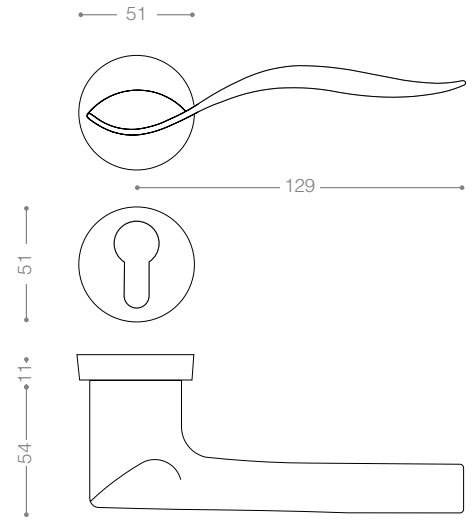

4300R

Also available in other finishing.

Black&White

4322R
Satin Nickel

4332R
Chrome

4302R
Olive