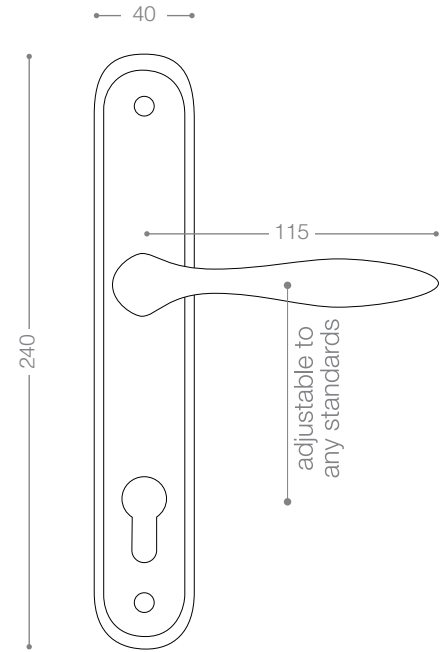

2802R
Olive

3000

Also available in key type, WC type, or knob and lever combination for entrance.