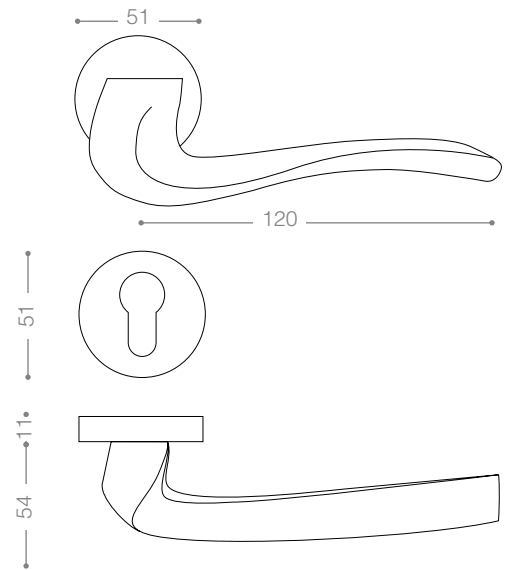

6200R

Also available in other finishing.

Black&White