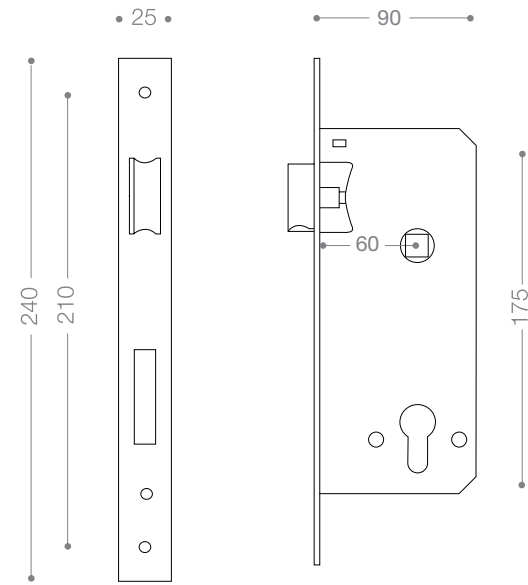

ML502G
Satin Nickel

ML503G
Chrome

ML500G
Olive

ML605
Gold

Mortice Lock

Available Backset: From 45 to 100 mm

ML602
Satin Nickel

ML603
Chrome