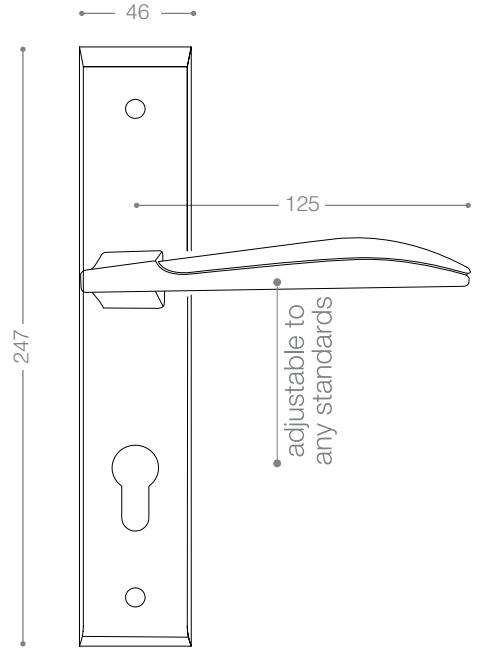

3702
Olive

3752RB+
Titanium Coating (PVD)

3700R

Also available in other finishing.

3722R
Satin Nickel

3732R
Chrome

3702R
Olive

3852B+
Titanium Coating (PVD)