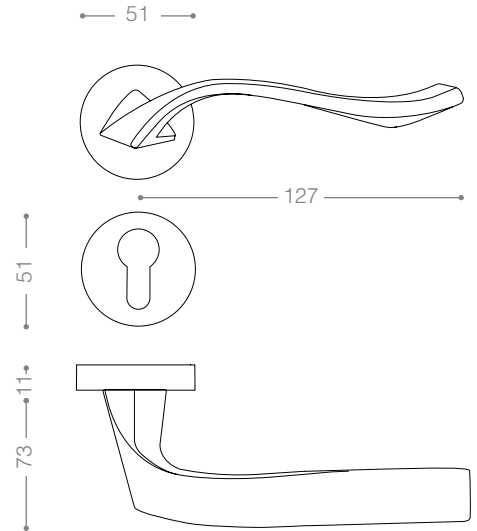

E3700AR

Also available in other finishing.

E3722AR

Pearl

NEW
Color

E3762AR

Satin Aluminium