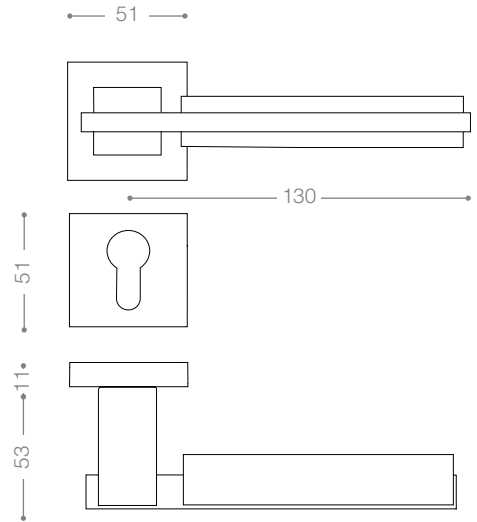

7400R

Also available in other finishing.