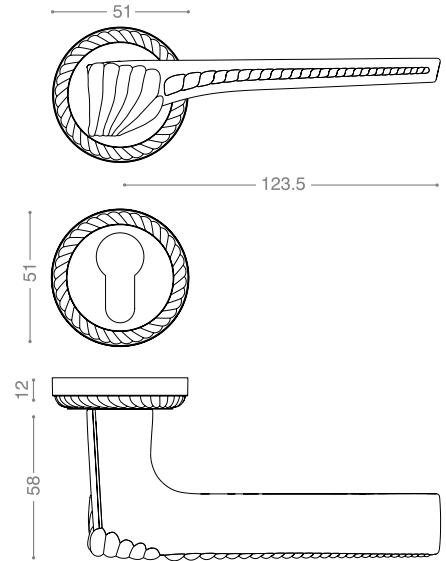

Classic

7600R

Also available in other finishing.

Black&White