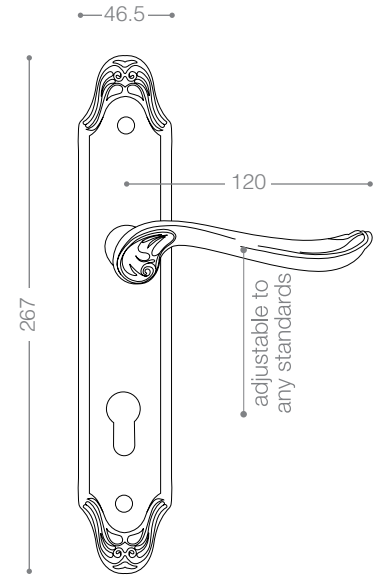

5202R
Olive

Classic
5300

Also available in key type, WC type, or knob and lever combination for entrance.