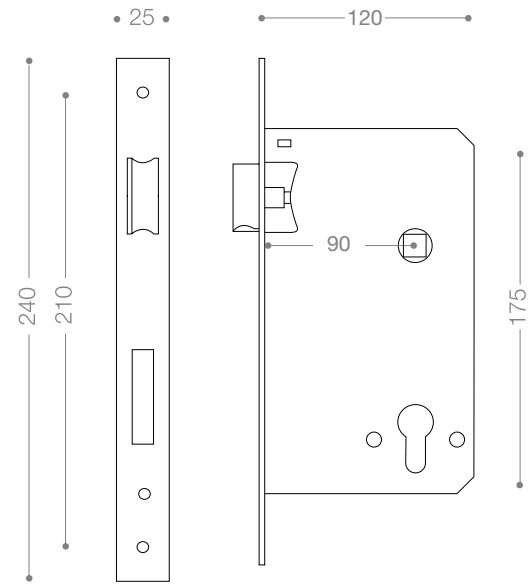

Mortice Lock

Available Backset: From 45 to 100 mm