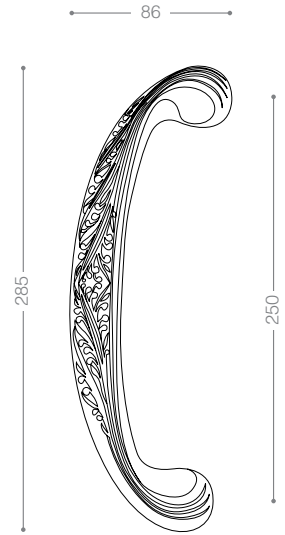

3424L
Satin Nickel

3434L
Chrome

3404L
Olive

5454LB+

Titanium Coating (PVD)

Classic

Pull Handle 5400L

Also available in other finishing.