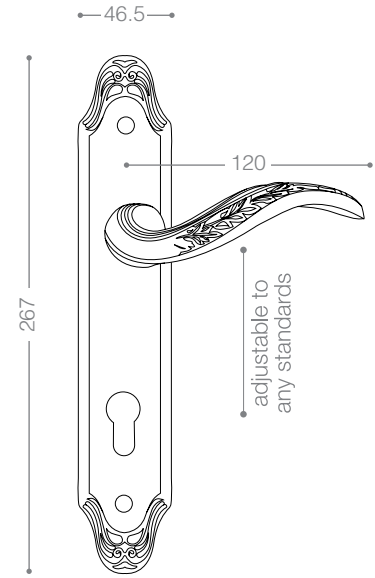

5302R
Olive

Classic

5400

Also available in key type, WC type, or knob and lever combination for entrance.