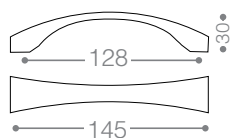

319C-W-128

319C-W-192

319C-B-128

319C-B-192

NEW
Design

Cabinet Handle

Classic

320C-2-128