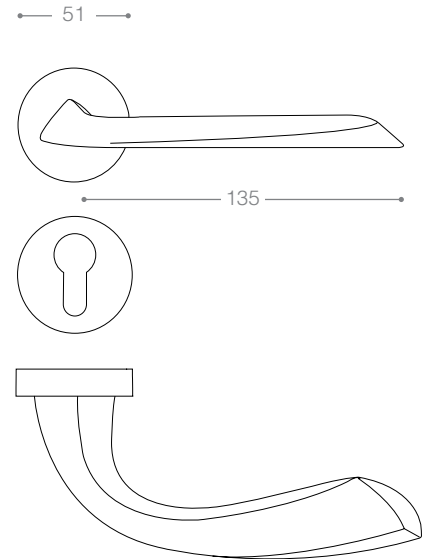

3652B+
Titanium Coating (PVD)

3600

Also available in key type, WC type, or knob and lever combination for entrance.

3632
Chrome

3692
Matt Nickel

3652RB+
Titanium Coating (PVD)

3600R

Also available in other finishing.