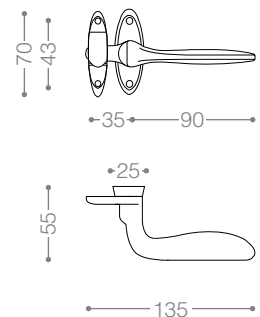

Window Handle U1600

Also available in other finishing.