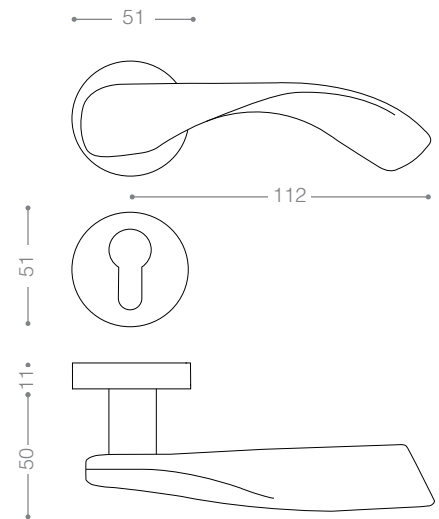

6492R
Matt Nickel, Chrome

6500R

Also available in other finishing.

6512R
Satin Brass