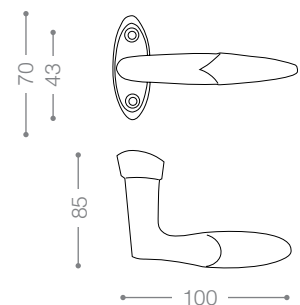

Window Handle U1900

Also available in other finishing.

Window Handle 2000

Also available in other finishing.

2095
Matt Nickel

Window Handle 2500

Also available in other finishing.