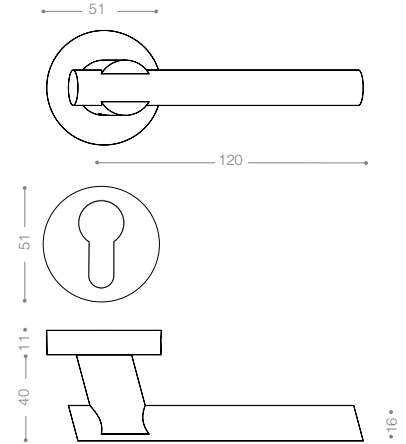

8000R

Also available in other finishing.

Black&White

8012R
Satin Brass