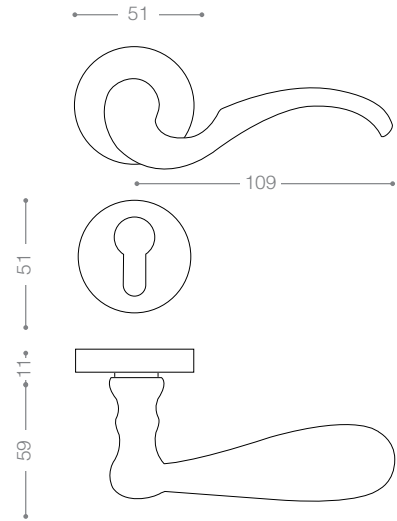

7602R
Olive

7852B+
Titanium Coating (PVD)

7800

Also available in key type, WC type, or knob and lever combination for entrance.

7822
Satin Nickel

7832
Chrome

7802
Olive

7852RB+
Titanium Coating (PVD)