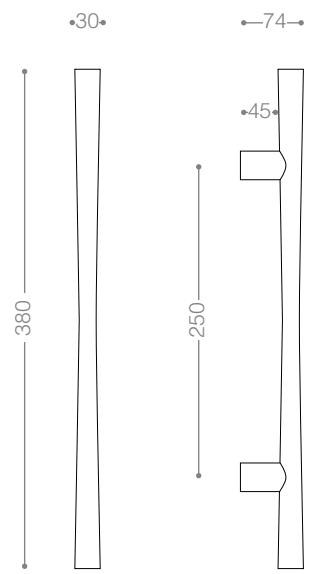

Pull Handle 7100L

Also available in other finishing.