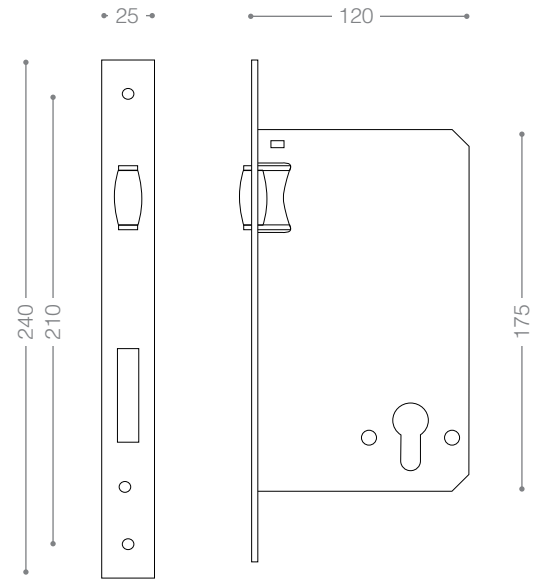

ML905
Gold

Mortice Lock

Available Backset: From 45 to 100 mm

ML902
Satin Nickel

ML903
Chrome

ML900
Olive

ML905G
Gold

Mortice Lock