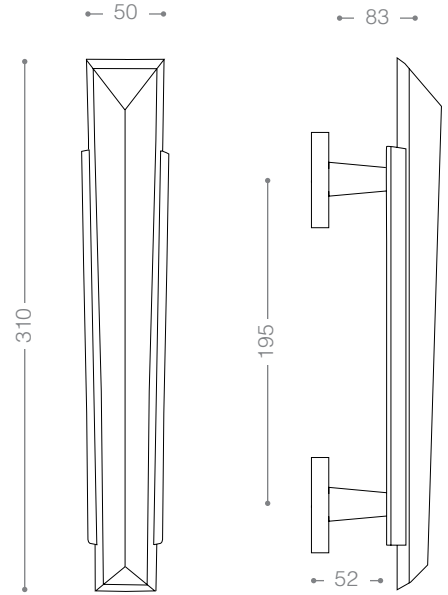

Pull Handle 7700L

Also available in other finishing.