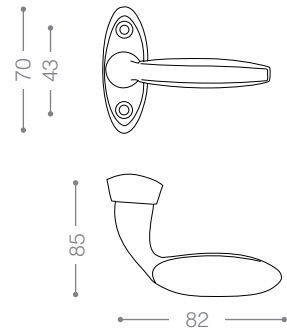

Window Handle 2500

Also available in other finishing.