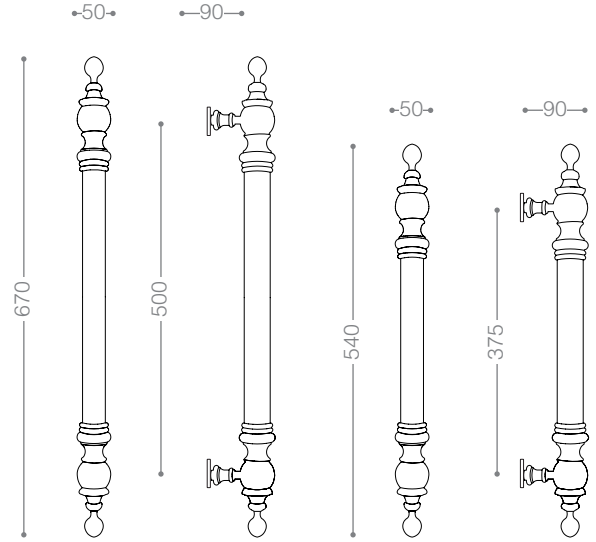

Pull Handle 9500L

Also available in other finishing.

9504L1
Olive

9504L
Olive

9654L1B+ 9654LB+

Titanium Coating (PVD)

Classic

Pull Handle 9600L