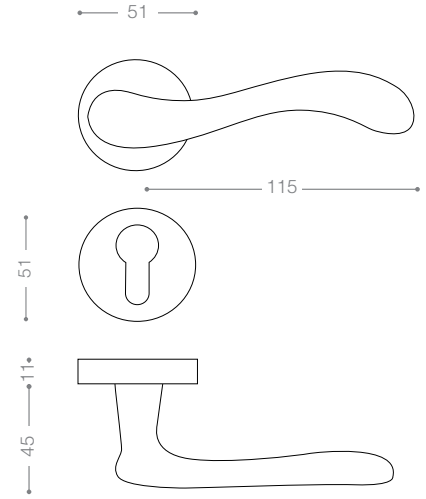

2800

Also available in key type, WC type, or knob and lever combination for entrance.

2852RB+
Titanium Coating (PVD)

2800R

Also available in other finishing.

2822R
Satin Nickel

2832R
Chrome

2802R
Olive