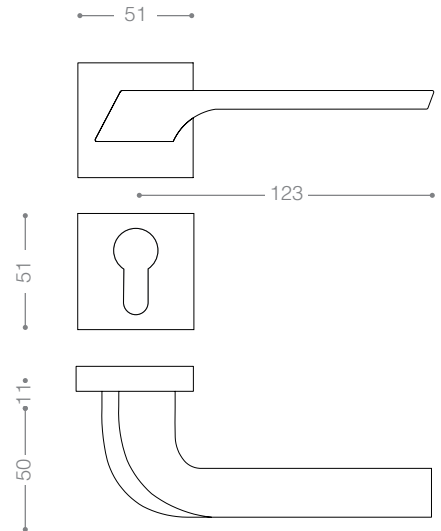

4200R

Also available in other finishing.

Black&White