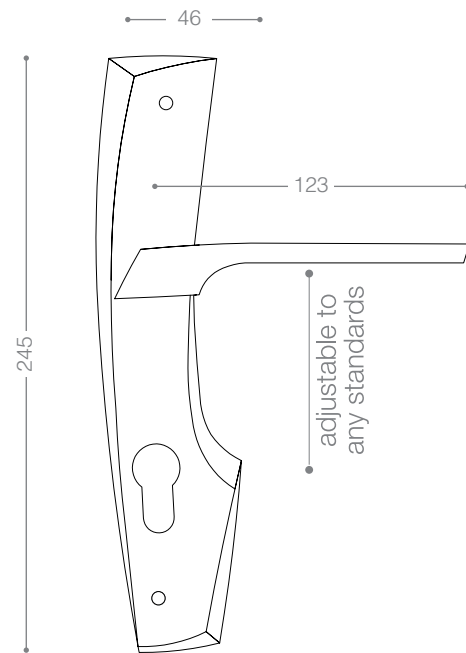

4022R
Satin Nickel

4032R
Chrome

4002R
Olive

4252B+
Titanium Coating (PVD)

4200

Also available in key type, WC type, or knob and lever combination for entrance.

4252RB+
Titanium Coating (PVD)

4200R