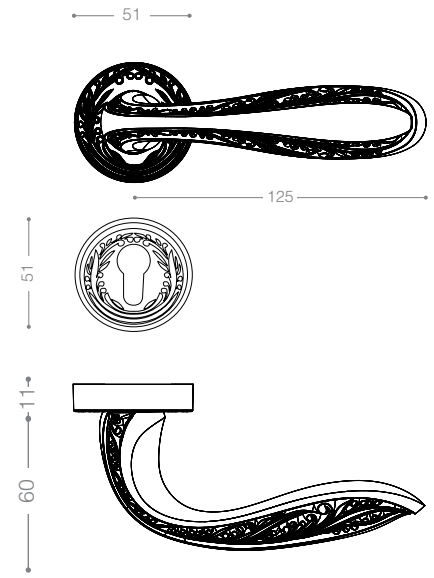

Classic

5700R

Also available in other finishing.

Black&White