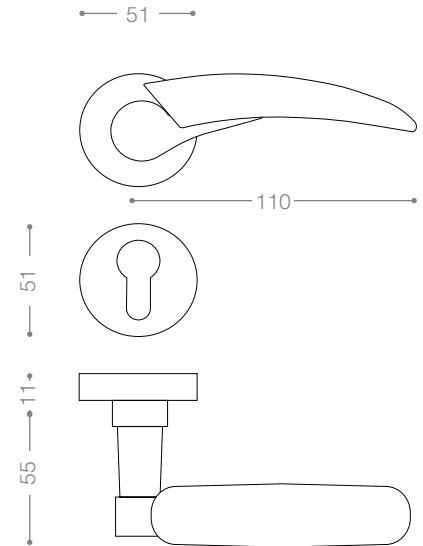

1400R

Also available in other finishing.

1422R
Satin Nickel, Chrome