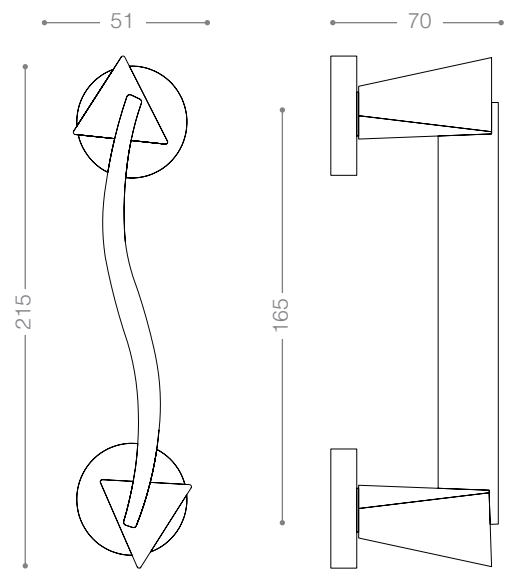

Pull Handle 6600L

Also available in other finishing.