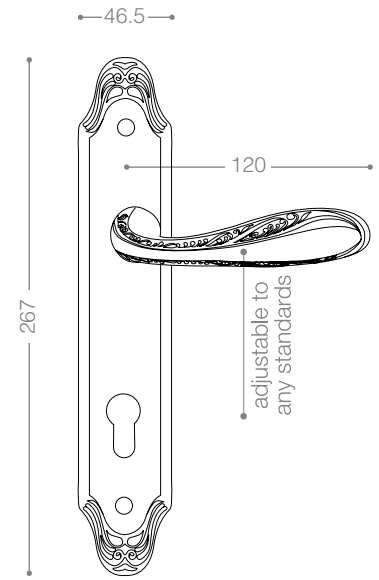

Classic

5700

Also available in key type, WC type, or knob and lever combination for entrance.