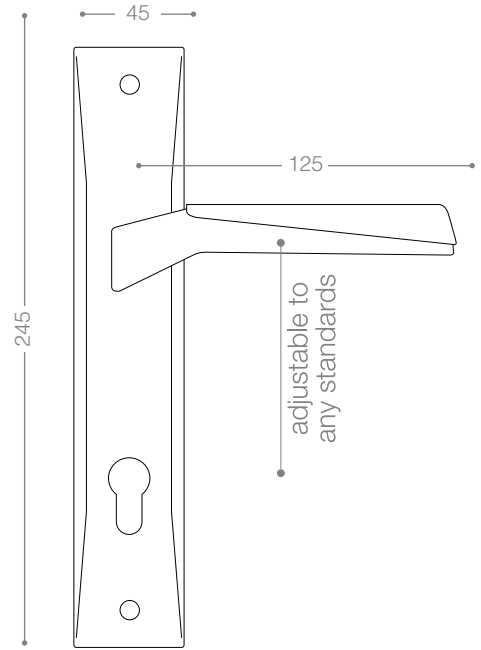

3872RB+
Titanium Coating (PVD), Chrome

3900

Also available in key type, WC type, or knob and lever combination for entrance.