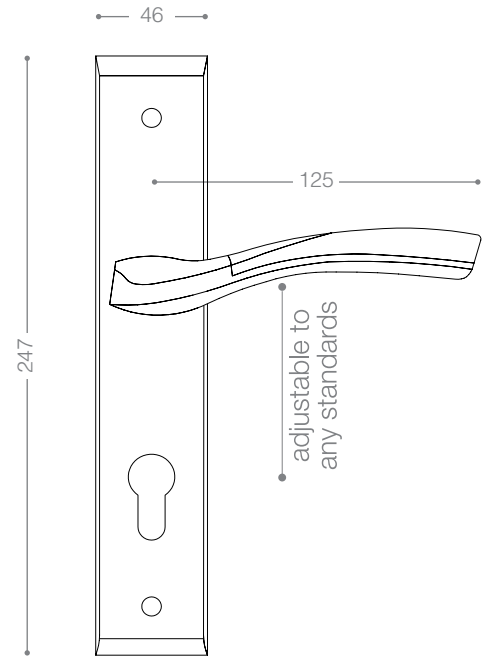

4500

Also available in key type, WC type, or knob and lever combination for entrance.