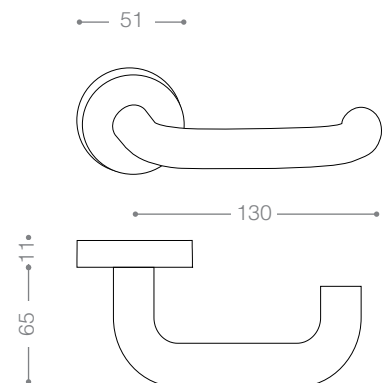

SL22

Also available in key type and WC type

SL22R