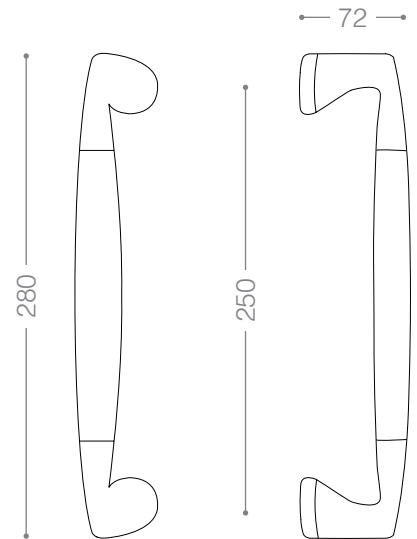

5424L
Satin Nickel

5464L
Satin Chrome

5404L
Olive

5554LB+
Titanium Coating (PVD)

Pull Handle 5500L

Also available in other finishing.

5514L
Brass, Satin Brass

5524L
Satin Nickel, Chrome