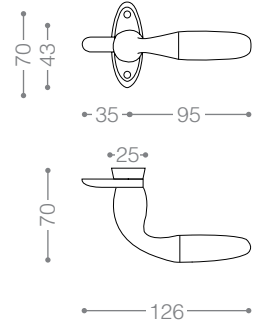

Window Handle U1900

Also available in other finishing.

Window Handle 2000

Also available in other finishing.