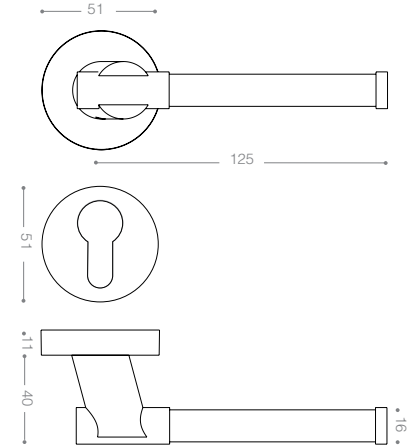

PVD
Titanium

Art Collection
ART1000RD

PVD
Titanium

ART1052RD2B+
Titanium Coating (PVD),
Brown Leather

PVD
Titanium

ART1052RD3B+
Titanium Coating (PVD),
Tan Leather