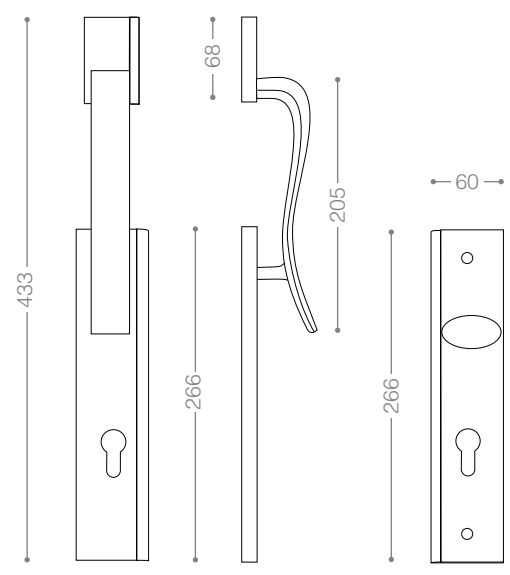

Entrance Handle E700

Also available in other finishing.