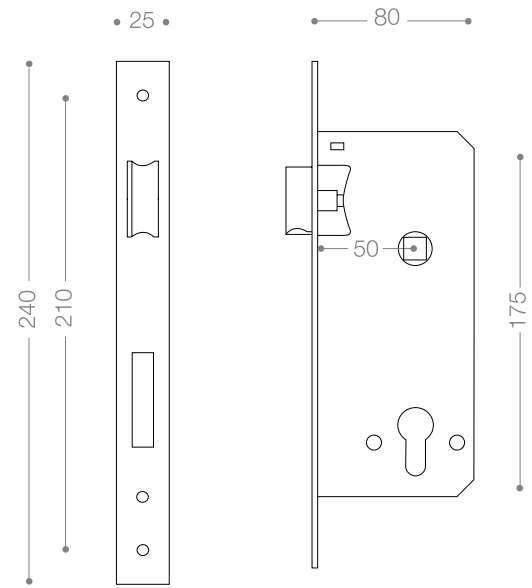

Mortice Lock

Available Backset: From 45 to 100 mm