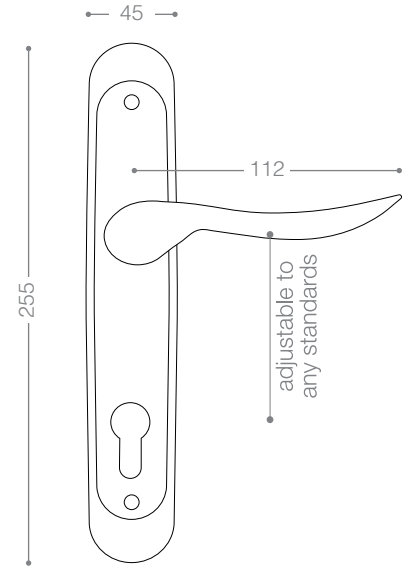

2622
Satin Nickel, Chrome

2672RB+
Titanium Coating (PVD), Chrome

2600R

Also available in other finishing.

2622R
Satin Nickel, Chrome

2752B+
Titanium Coating (PVD)

2700

Also available in key type, WC type, or knob and lever combination for entrance.