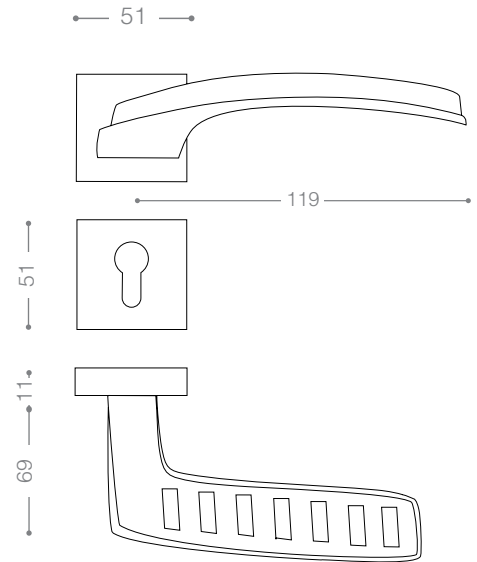

5832R
Chrome

5900R

Also available in other finishing.