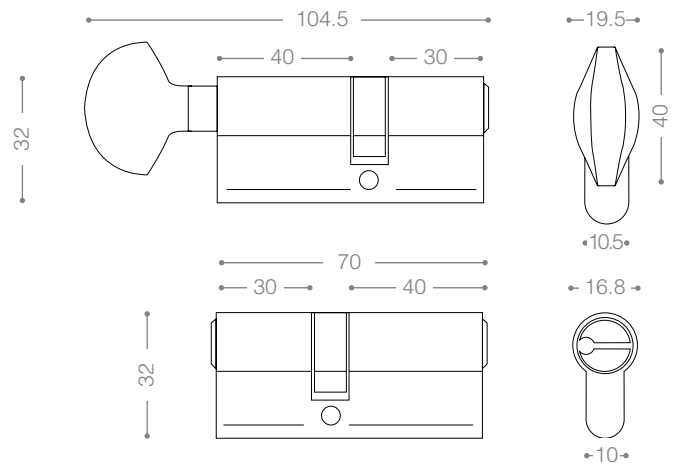

754CB+ | 750CB+
Titanium Coating (PVD)

Cylinder

Also available in other finishing.