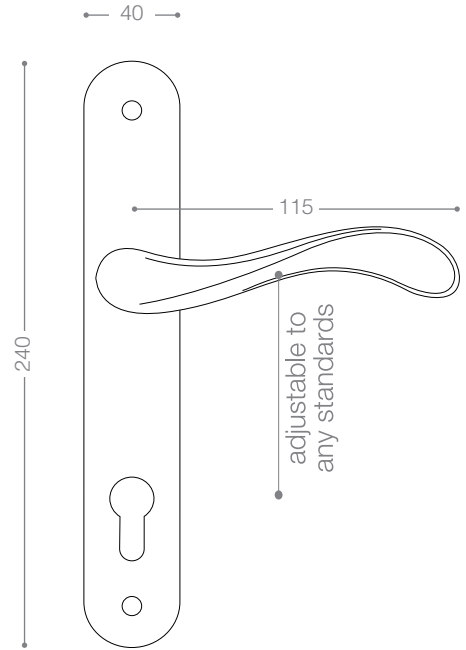

2722
Satin Nickel

2762
Satin Chrome

2752RB+
Titanium Coating (PVD)

2700R

Also available in other finishing.

2722R
Satin Nickel

2762R
Satin Chrome

2852B+
Titanium Coating (PVD)