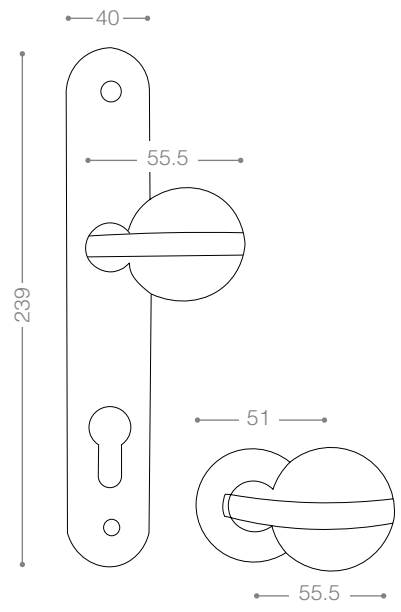

Classic

Entrance Handle E800

Also available in other finishing.

E820
Satin Nickel

E850B+
Titanium Coating (PVD)

E860
Satin Chrome

E800
Olive

1474B+ **1434RB+**
Titanium Coating (PVD), Chrome