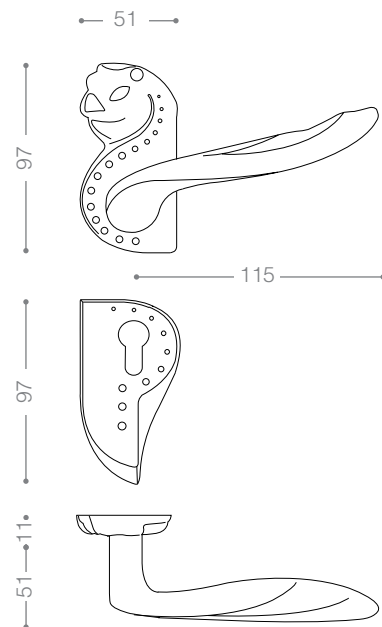

8202R
Olive

Classic

9100R

Also available in other finishing.