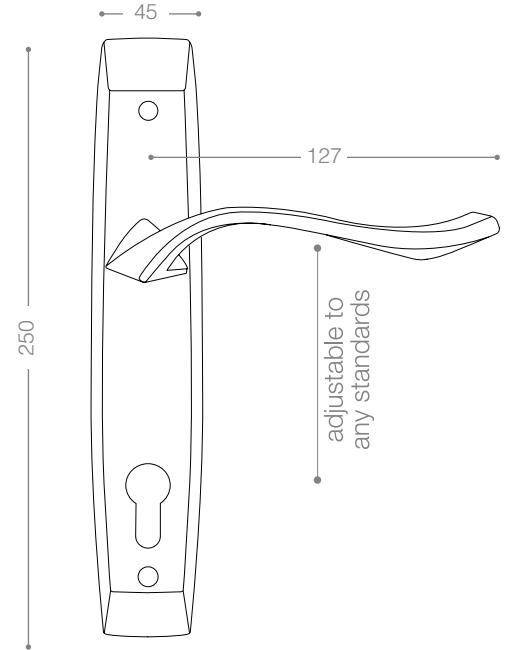

3632R
Chrome

3662R
Satin Chrome

3692R
Matt Nickel

3752B+
Titanium Coating (PVD)

3700

Also available in key type, WC type, or knob and lever combination for entrance.

3722
Satin Nickel

3732
Chrome