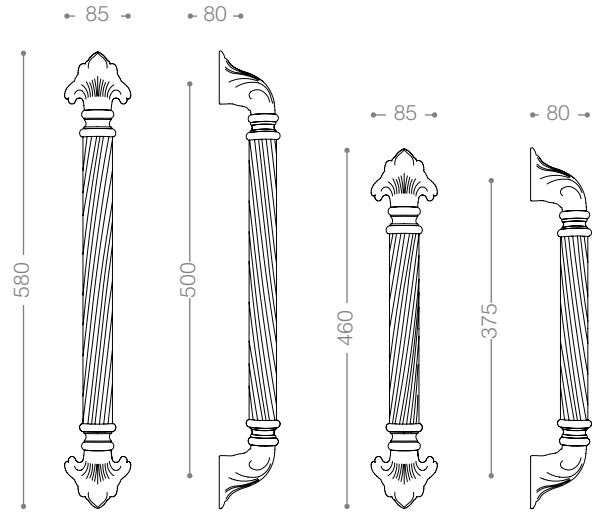

9234LS1
Chrome, Cream Stone

Classic

Pull Handle 9200L

Also available in other finishing.

9234LS5
Chrome, Pink Stone

PVD
Titanium
9254LS2B+
Titanium Coating (PVD), Red Stone

9454L1B+ 9454LB+
Titanium Coating (PVD)