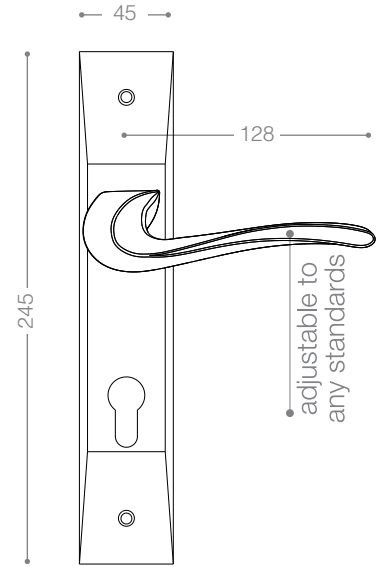

6002R
Olive

6200

Also available in key type, WC type, or knob and lever combination for entrance.