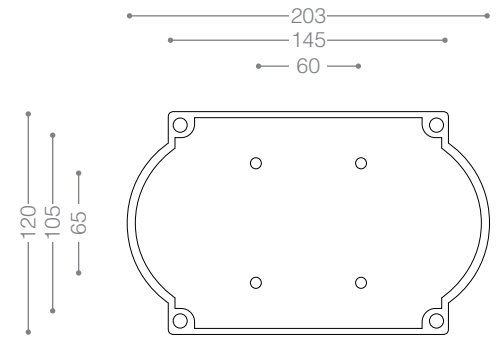

B20 - N42 - N22

Satin Nickel

Plate

Also available in other finishing.