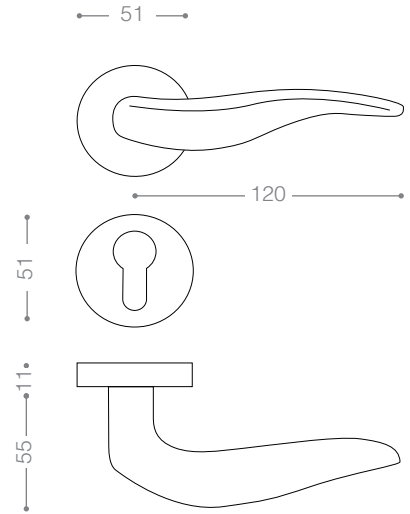

E5100AR

Also available in other finishing.

E5122AR

Pearl

NEW
Color

E5162AR

Satin Aluminium