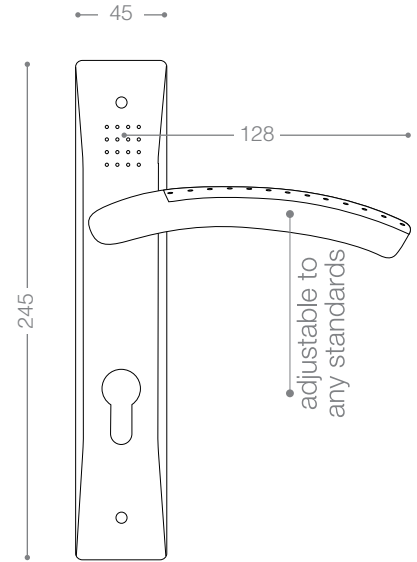

6000

Also available in key type, WC type, or knob and lever combination for entrance.