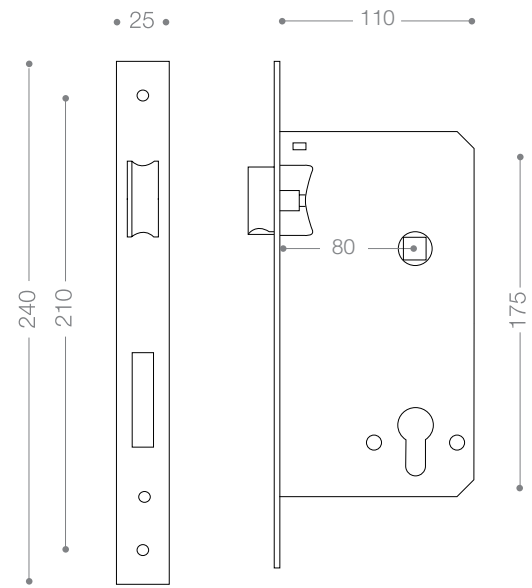

Available Backset: From 50 to 100 mm

ML702G
Satin Nickel

ML703G
Chrome

ML700G
Olive

ML805
Gold

Mortice Lock

Available Backset: From 45 to 100 mm

ML802
Satin Nickel