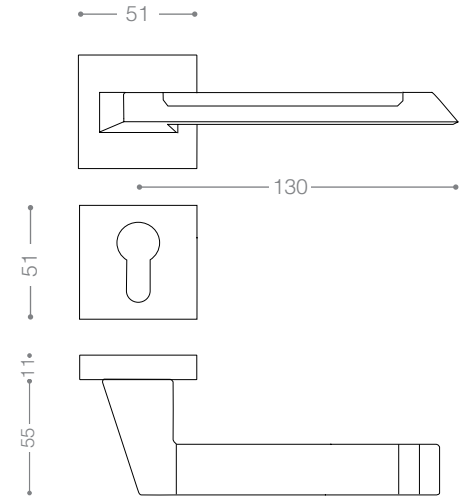

3500R

Also available in other finishing.

Black&White