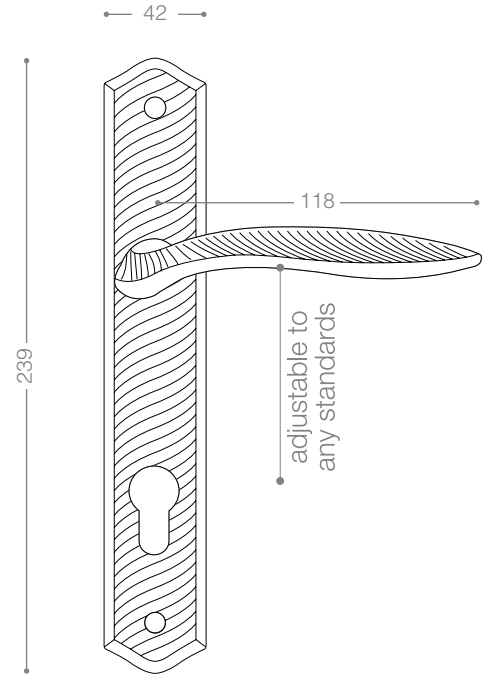

4602R
Olive

4700

Also available in key type, WC type, or knob and lever combination for entrance.