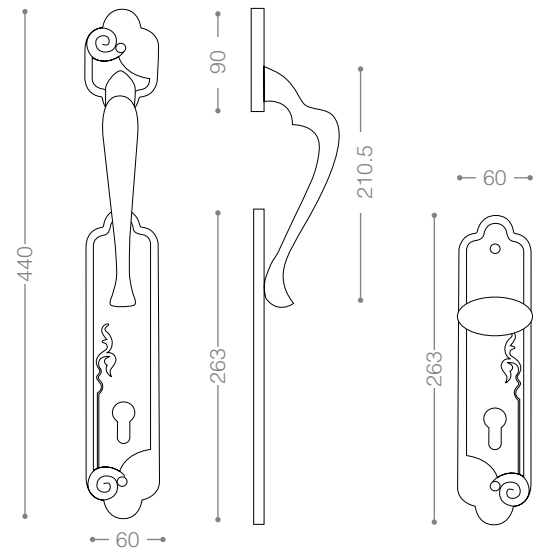

Entrance Handle E700

Also available in other finishing.

E720
Satin Nickel

E760
Satin Chrome

PVD
Titanium
E770B+
Titanium Coating (PVD),
Chrome

E700
Olive

E870B+

Titanium Coating (PVD), Chrome