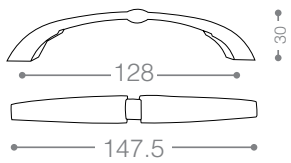

NEW
Design

Cabinet Handle

Classic