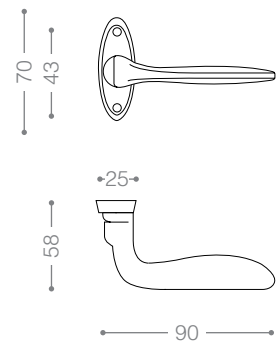

1495
Matt Nickel, Chrome

Window Handle 1400

Also available in other finishing.

1655B+
Titanium Coating (PVD)

1695
Matt Nickel

Window Handle 1600

Also available in other finishing.

U1655B+
Titanium Coating (PVD)