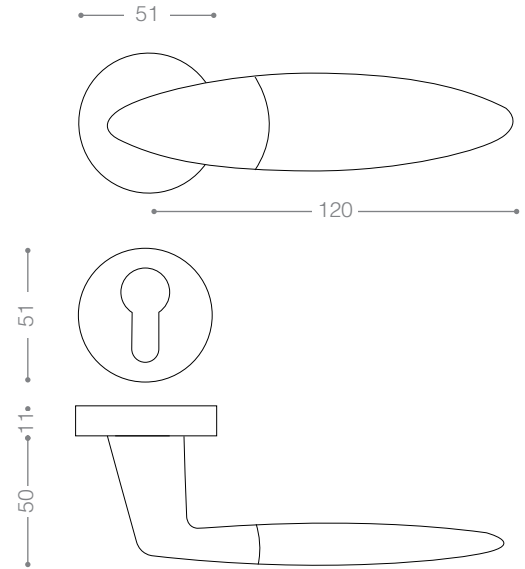

5600R

Also available in other finishing.