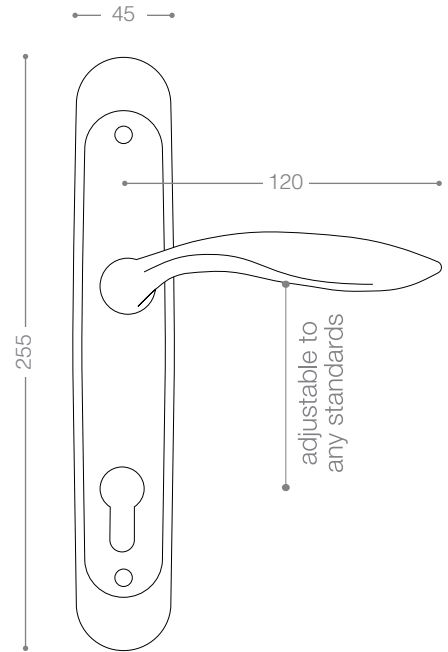

Also available in other finishing.

2332R
Chrome

2392R
Matt Nickel

2302R
Olive

2452B+
Titanium Coating (PVD)

2400

Also available in key type, WC type, or knob and lever combination for entrance.

2432
Chrome