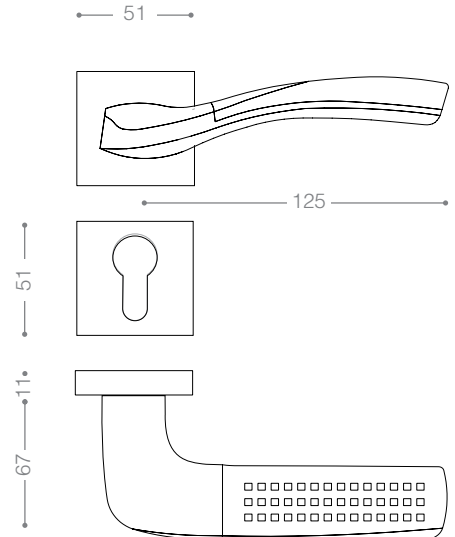

4500R

Also available in other finishing.