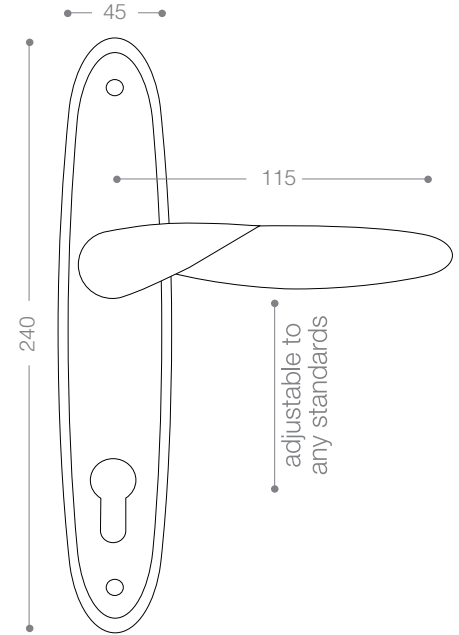

2402R
Olive

2500

Also available in key type, WC type, or knob and lever combination for entrance.