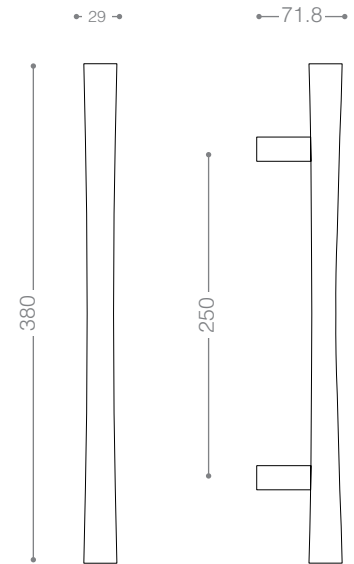

Classic

Pull Handle 6900L

Also available in other finishing.

7054LB+
Titanium Coating (PVD)

Pull Handle 7000L

Also available in other finishing.

7024L
Satin Nickel

7034L
Chrome