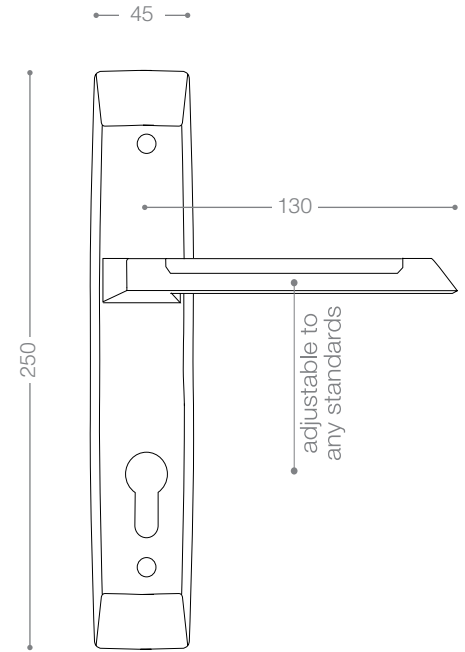

3402R
Olive

3500

Also available in key type, WC type, or knob and lever combination for entrance.