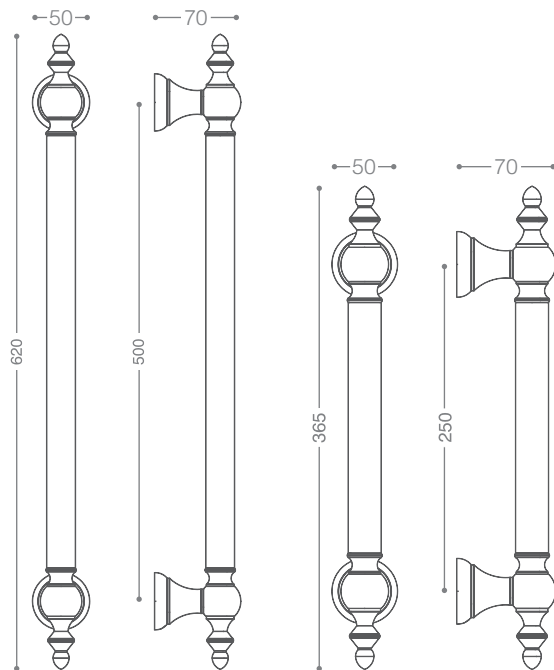

Pull Handle 9800L

Also available in other finishing.

9814L1MB
Matt Bronze

9814LMB
Matt Bronze

9954L1B+ 9954LB+

Titanium Coating (PVD)

Classic

Pull Handle 9900L