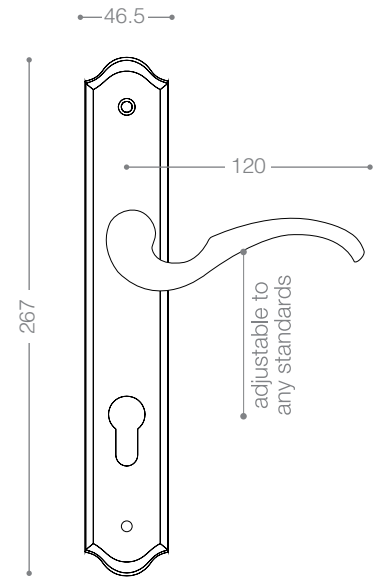

7602R
Olive

7800

Also available in key type, WC type, or knob and lever combination for entrance.