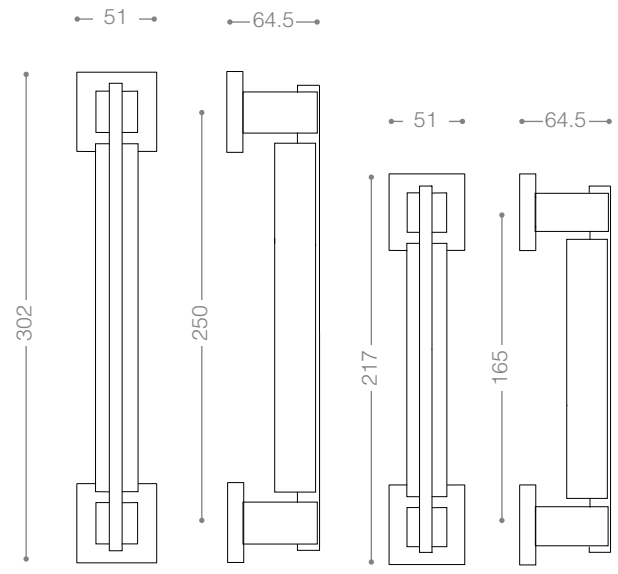

Titanium Coating (PVD), Chrome

Pull Handle 7400L

Also available in other finishing.