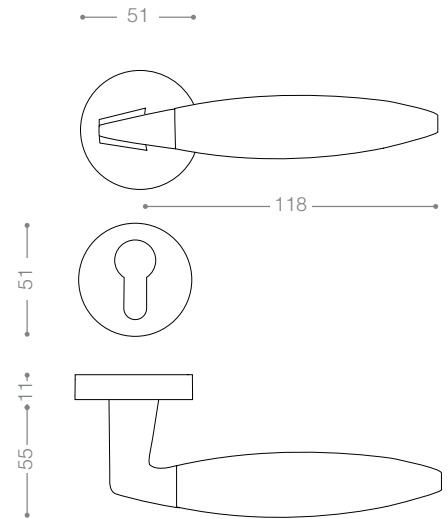

7500R

Also available in other finishing.