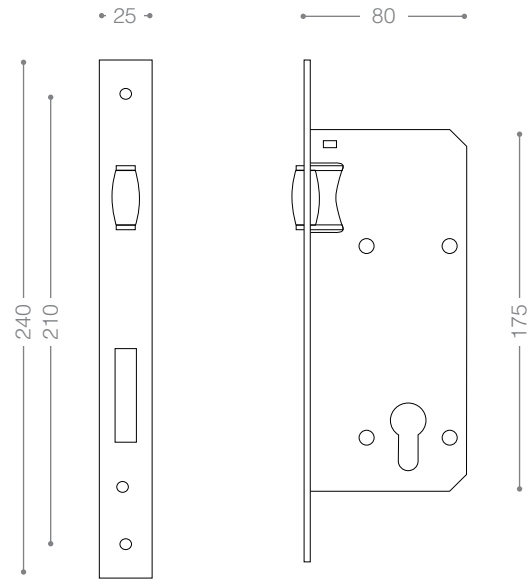

Mortice Lock

Available Backset: Only 45 and 50 mm

ML5020
Satin Nickel

ML5030
Chrome

ML5000
Olive

ML505G
Gold

Mortice Lock

Available Backset: From 50 to 100 mm