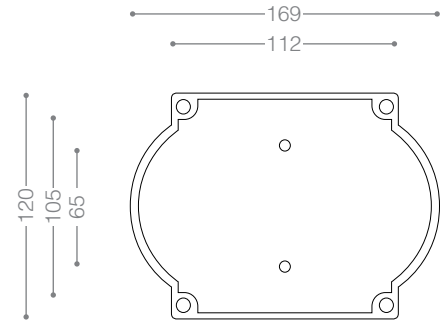

A00 - N80

Olive

Plate

Also available in other finishing.

A20

Satin Nickel

A50B+

Titanium Coating(PVD)

A00

Olive