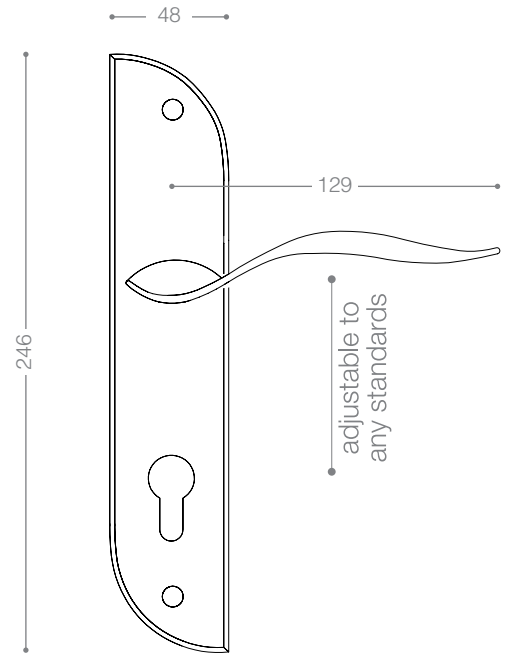

4202R
Olive

4300

Also available in key type, WC type, or knob and lever combination for entrance.