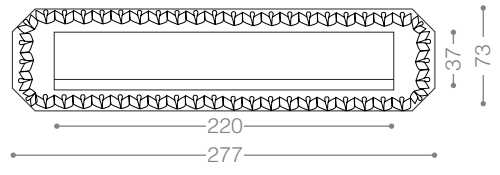

Matt Black Chrome,
Chrome

PVD
Titanium
CLB50B+
Titanium Coating (PVD)

Classic

Letter Box Plate

Also available in other finishing.

CLB20
Satin Nickel

PVD
Titanium
CLB70B+
Titanium Coating (PVD), Chrome

CLB90
Matt Nickel, Chrome