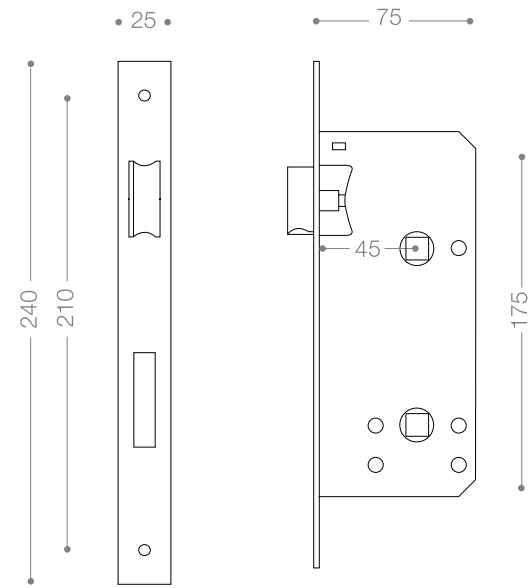

Mortice Lock

Available Backset: Only 45 mm