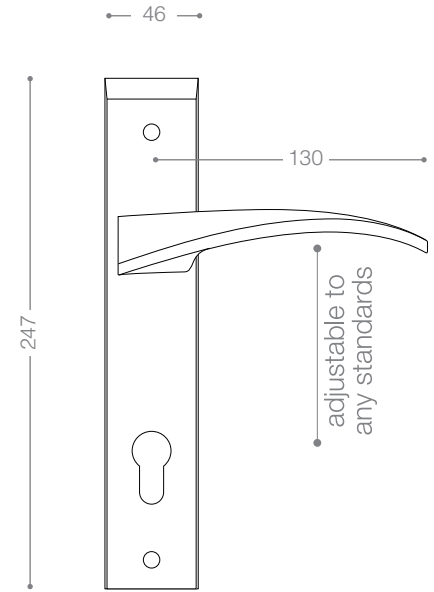

E5122R
Pearl

5200

Also available in key type, WC type, or knob and lever combination for entrance.