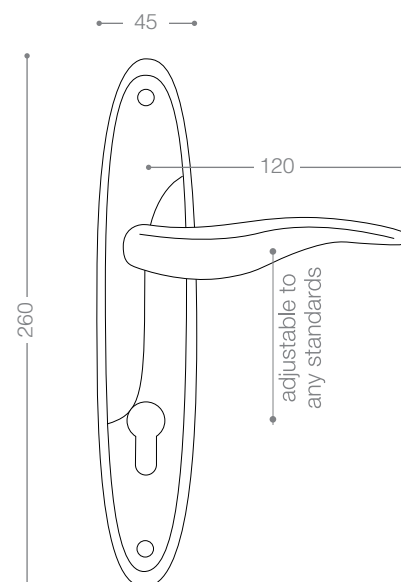

5002R
Olive

5100

Also available in key type, WC type, or knob and lever combination for entrance.