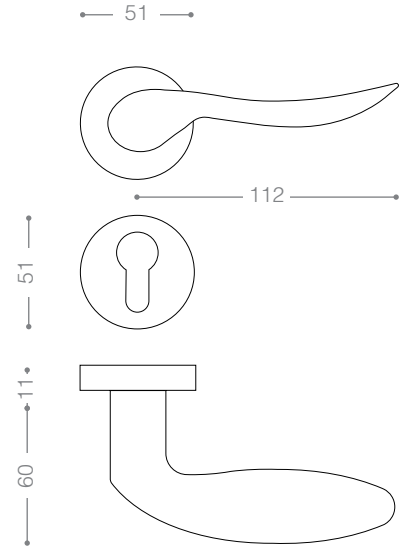

2700R

Also available in other finishing.