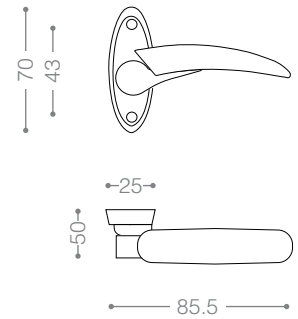

Window Handle 1400

Also available in other finishing.