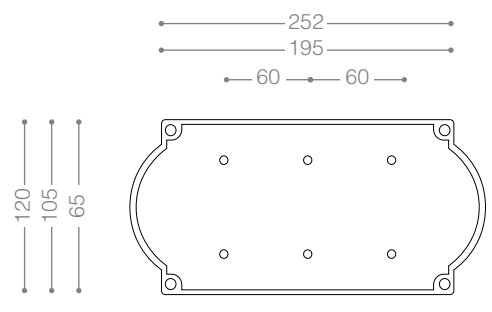

C50B+ - N35B+ - N05B+ - N95B+

Titanium Coating (PVD)

Plate

Also available in other finishing.

C20
Satin Nickel

PVD Titanium
C50B+
Titanium Coating(PVD)

C00
Olive