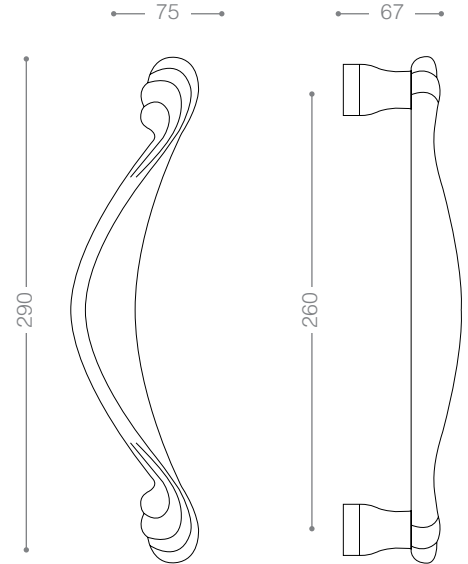

Classic

Pull Handle 6900L

Also available in other finishing.