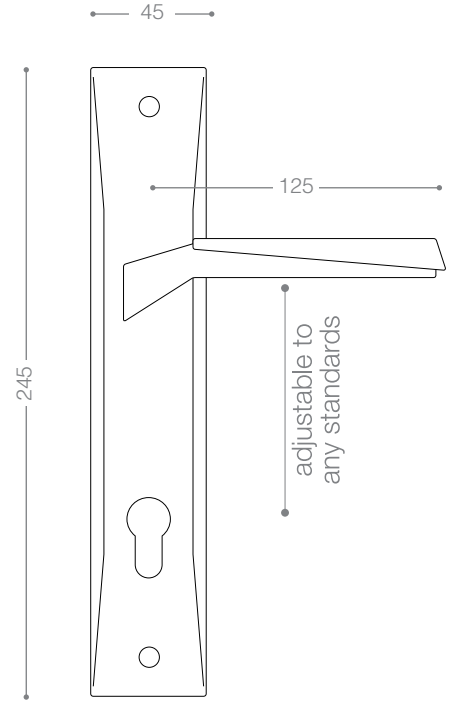

4802R
Olive

4900

Also available in key type, WC type, or knob and lever combination for entrance.