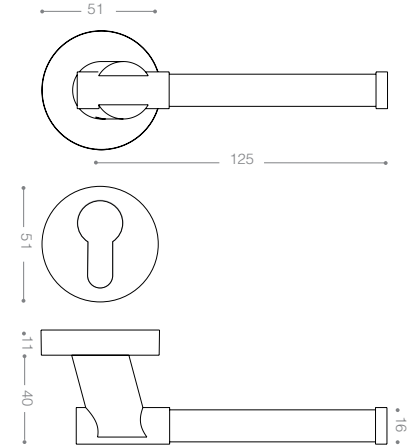

Art Collection
ART1000RD