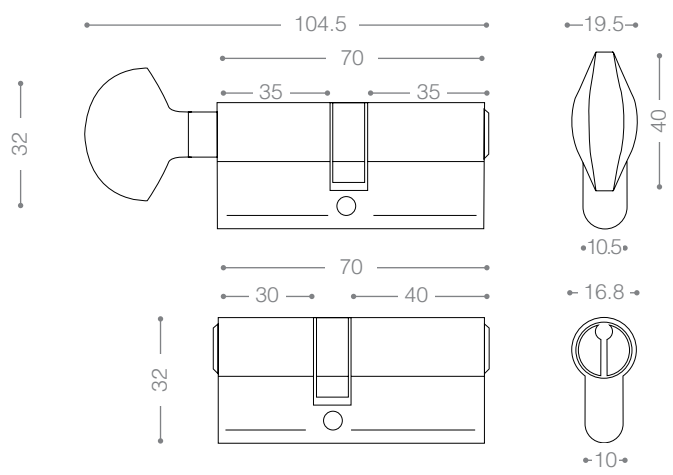

ML1003
Chrome

ML1000
Olive

ML1005G
Gold

Mortice Lock

Available Backset: From 50 to 100 mm

ML1002G
Satin Nickel

ML1003G
Chrome

ML1000G
Olive