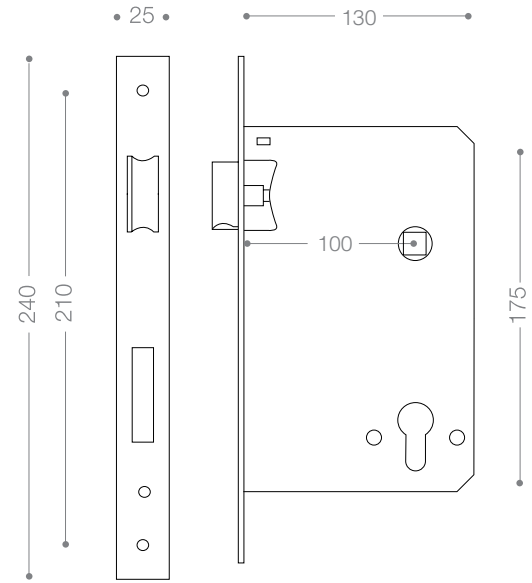

Available Backset: From 50 to 100 mm

ML902G
Satin Nickel

ML903G
Chrome

ML900G
Olive

ML1005
Gold

Mortice Lock

Available Backset: From 45 to 100 mm

ML1002
Satin Nickel