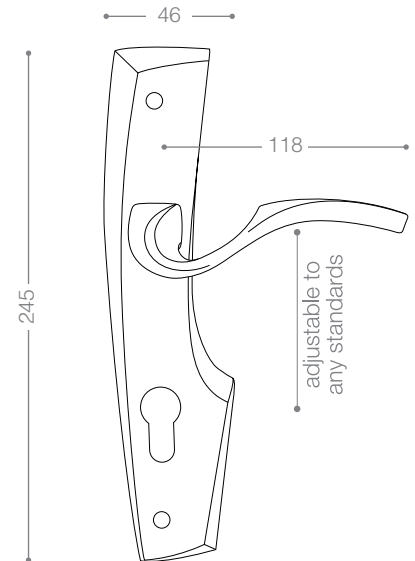

4632R
Chrome

4602R
Olive

4702
Olive

4700

Also available in key type, WC type, or knob and lever combination for entrance.

4722
Satin Nickel

5052SB+
Titanium Coating (PVD)

5000S