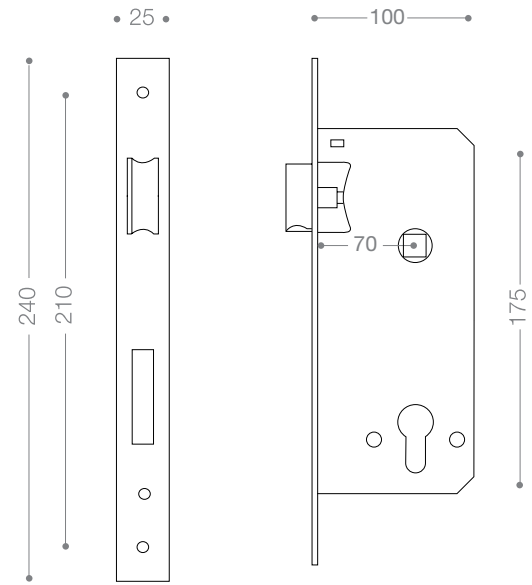

Mortice Lock

Available Backset: From 45 to 100 mm