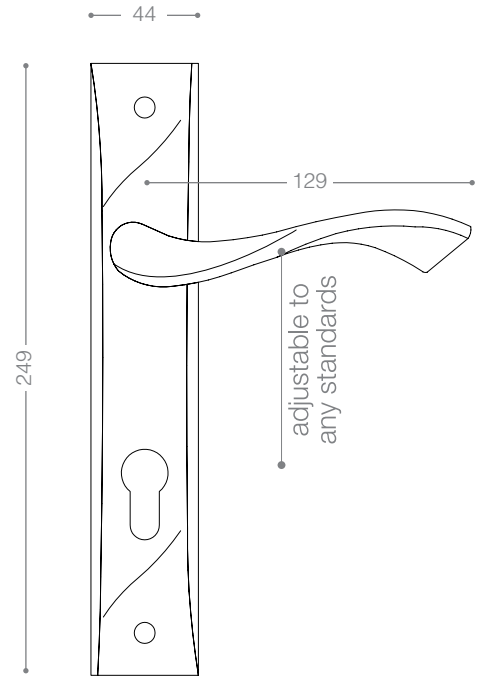

Olive

E4100A

Also available in key type, WC type, or knob and lever combination for entrance.

E4122A

Pearl

NEW
Color

E4162A

Satin Aluminium