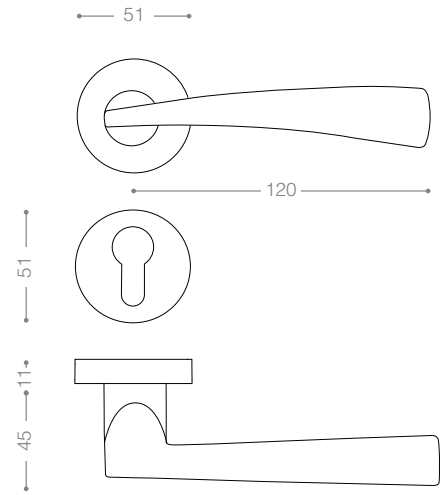

E5800AR

Also available in other finishing.

E5822AR

Pearl

NEW
Color

E5862AR

Satin Aluminium