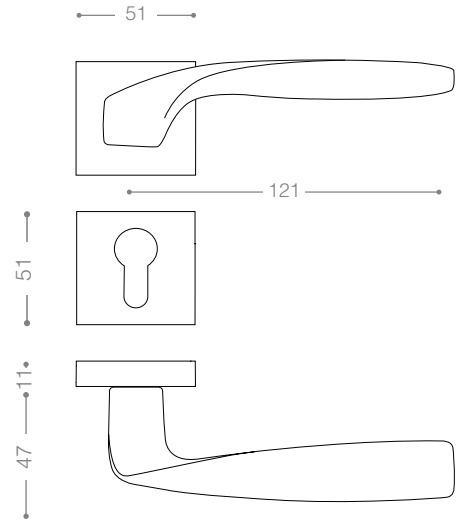

6700R

Also available in other finishing.