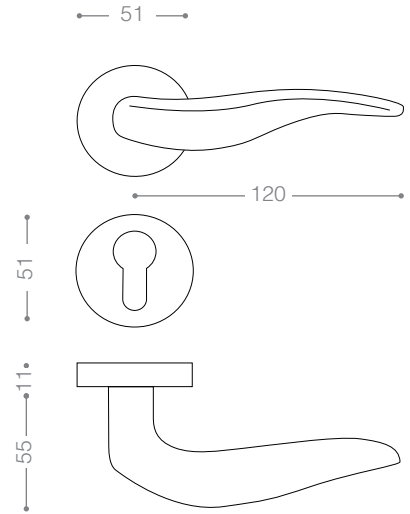

5100R

Also available in other finishing.