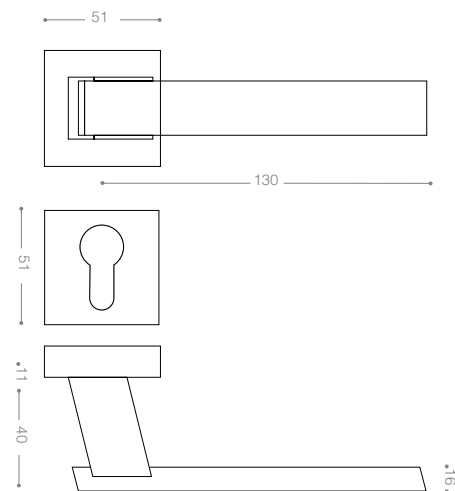

7802R
Olive

7900R

Also available in other finishing.

Black&White

7912R
Satin Brass

7922R
Satin Nickel

7932R
Chrome

7982RM
Matt Black Chrome