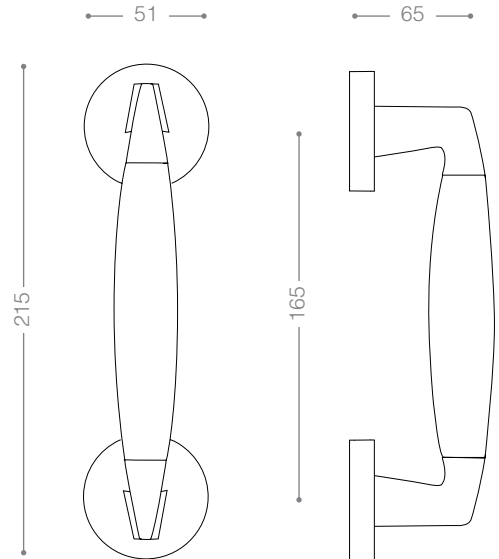

7434LS4
Chrome, Black Stone

PVD Titanium
7454L1B+
Titanium Coating (PVD)

PVD Titanium
7454LB+
Titanium Coating (PVD)

7554LS5B+

Titanium Coating (PVD), Pink Stone

Pull Handle 7500L

Also available in other finishing.