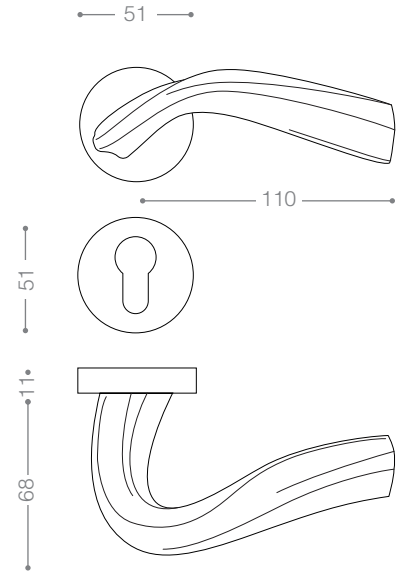

4800R

Also available in other finishing.

Black&White