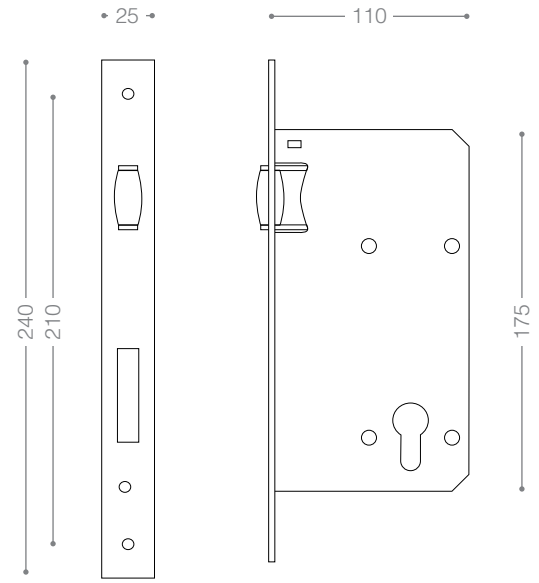

Mortice Lock

Available Backset: From 50 to 100 mm