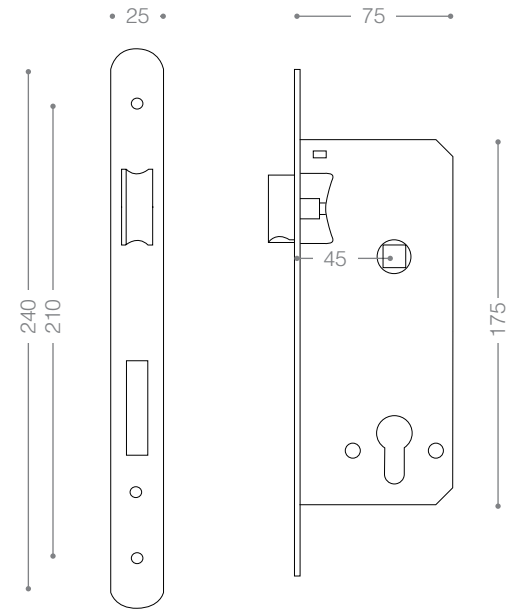

ML453-2
Chrome

ML458M-2
Matt Black Chrome

ML450-2
Olive

ML455O-2
Gold

Mortice Lock

Available Backset: Only 45 and 50 mm

ML452O-2
Satin Nickel

ML453O-2
Chrome