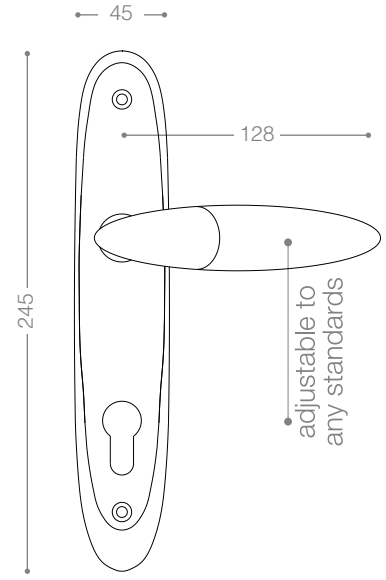

Black&White

5422R
Satin Nickel

5462R
Satin Chrome

5402R
Olive

5602
Olive

5600

Also available in key type, WC type, or knob and lever combination for entrance.

E5622C
Pearl, Chrome