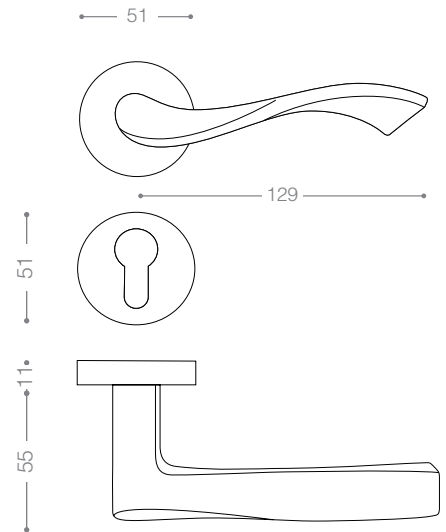

E4100AR

Also available in other finishing.

E4122AR

Pearl

NEW
Color

E4162AR

Satin Aluminium