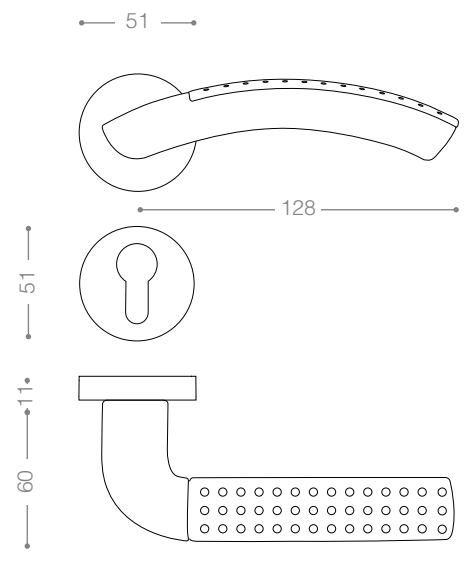

6000R

Also available in other finishing.