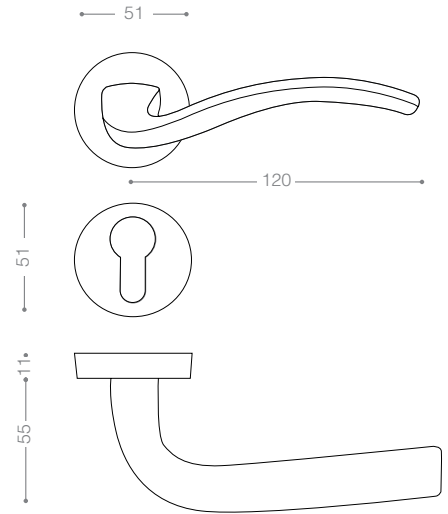

4600R

Also available in other finishing.

4632R
Chrome