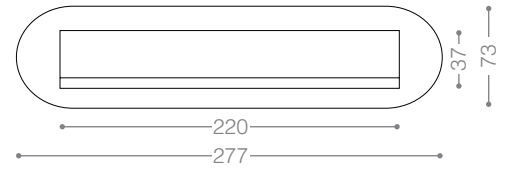

Letter Box Plate

Also available in other finishing.