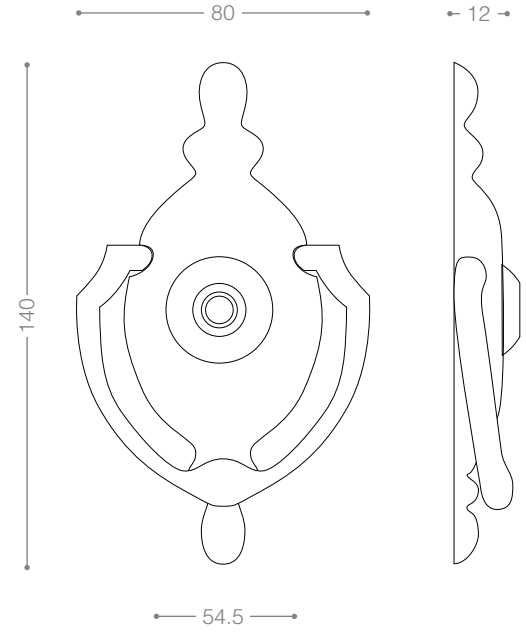

Knocker

Also available in other finishing.