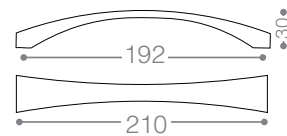

319C-W-128

319C-W-192

319C-B-128

319C-B-192

NEW
Design

Cabinet Handle

Classic

320C-2-128