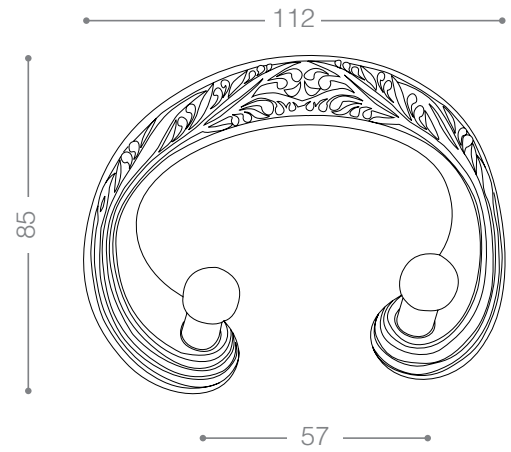

Vienna 00

AZ-50B+
Titanium Coating (PVD)

Clothes Hook Azadi

Also available in other finishing.

AZ-20
Satin Nickel

AZ-30
Chrome

AZ-00
Olive

IS-50B+
Titanium Coating (PVD)