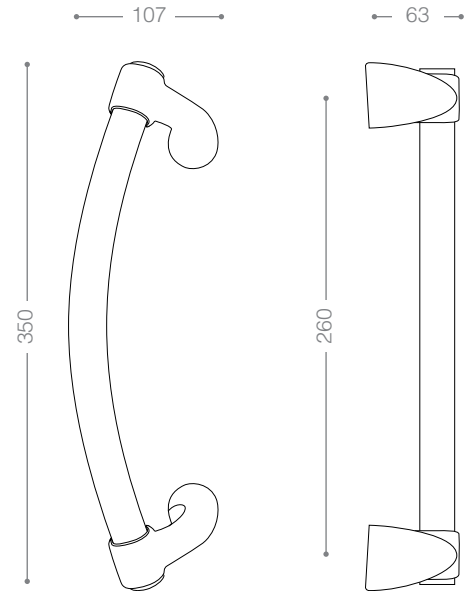

E720A
Pearl

NEW
Color

E760A
Satin Aluminium

P150B+

Titanium Coating (PVD)

Pull Handle P Series

Also available in other finishing.

P120