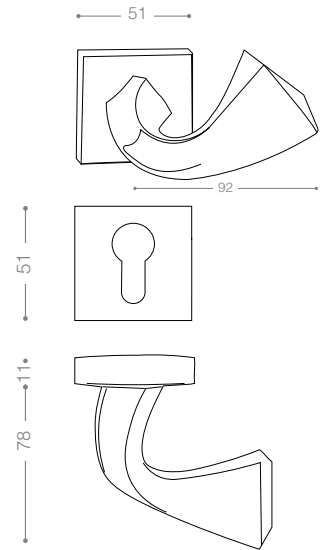

Knob

Also available in other finishing.