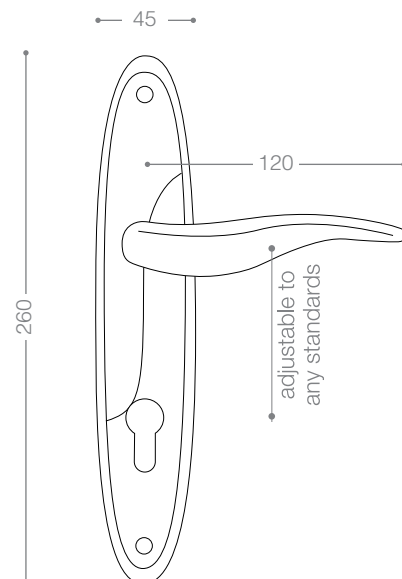

E5100A

Also available in other finishing.