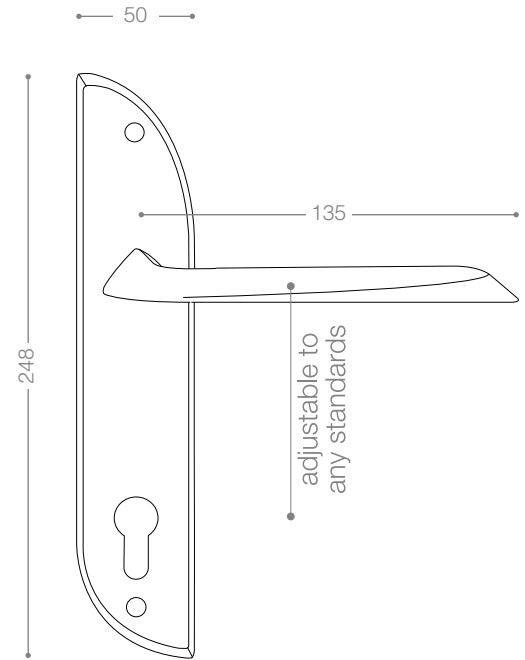

PVD Titanium
3532RB+
Chrome, Titanium Coating (PVD)

3562R
Satin Chrome, Chrome

3600

Also available in key type, WC type, or knob and lever combination for entrance.