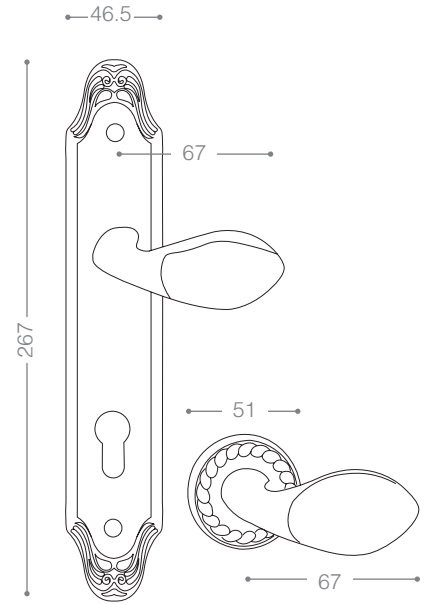

5054RB+

Titanium Coating (PVD)

Knob

Also available in other finishing.

5024R
Satin Nickel

5034R
Chrome

4824R
Satin Nickel

5354B+ **5354RB+**
Titanium Coating (PVD)