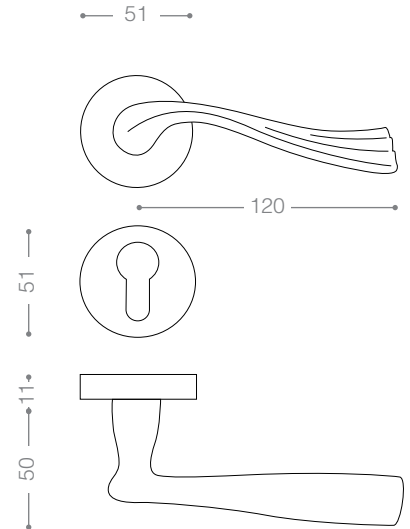

3400R

Also available in other finishing.