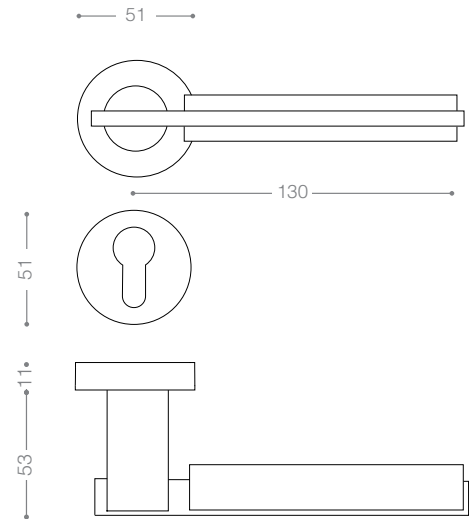

7002R
Olive

7300R

Also available in other finishing.

7322R

Satin Nickel, Chrome

7332RS4

Chrome, Black Stone