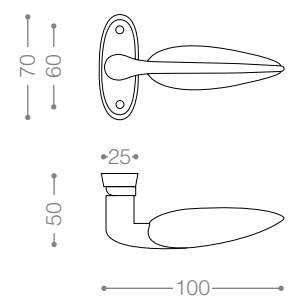

Window Handle 1800

Also available in other finishing.