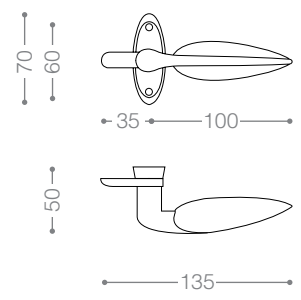

Window Handle U1800

Also available in other finishing.

Window Handle 1900

Also available in other finishing.