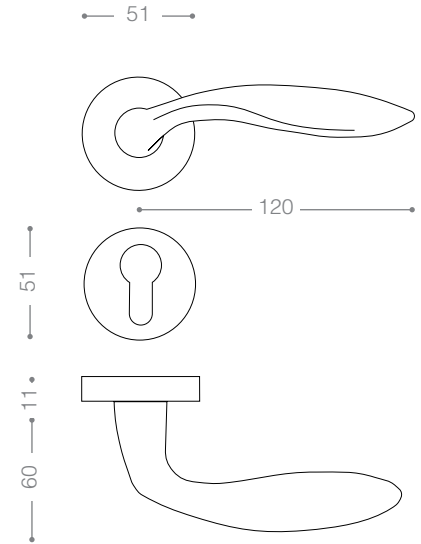

2400R

Also available in other finishing.