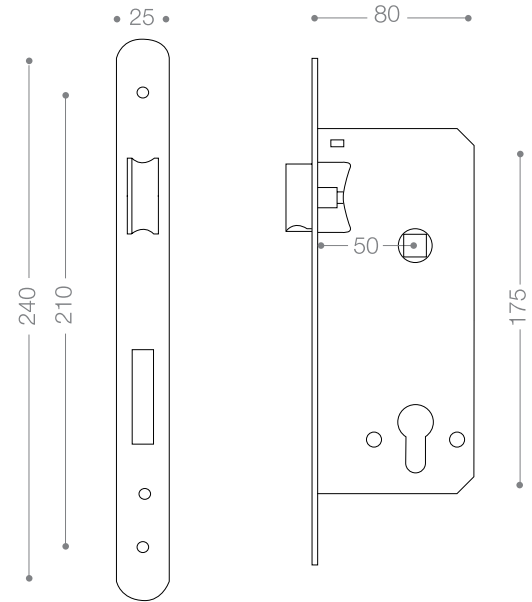

ML505
Gold

Mortice Lock

Available Backset: From 45 to 100 mm

ML502
Satin Nickel

ML503
Chrome

ML508M
Matt Black Chrome

ML500
Olive

ML5050
Gold