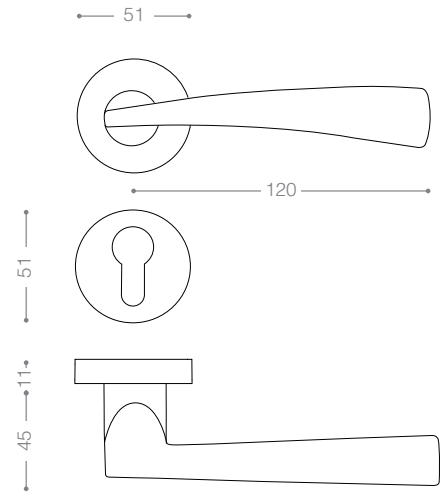

5702R
Olive

5800R

Also available in other finishing.