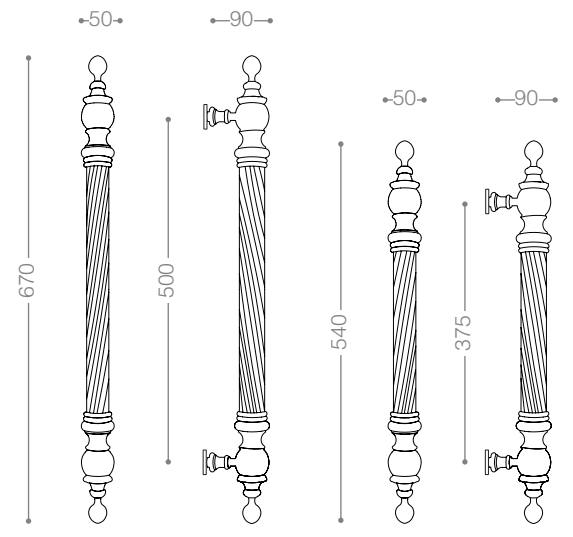

Classic

Pull Handle 9500L

Also available in other finishing.