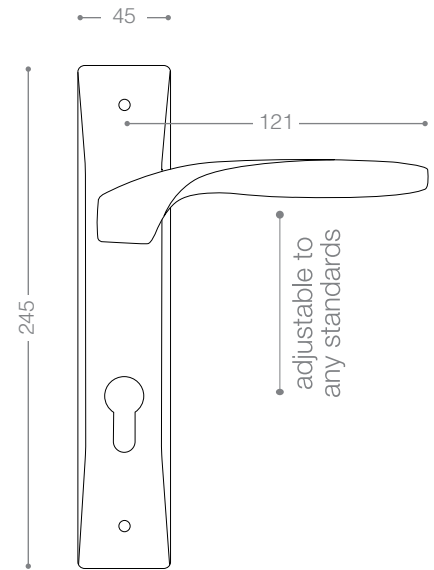

6512R
Satin Brass

6522R
Satin Nickel

6532R
Chrome

6592R
Matt Nickel

6752B+
Titanium Coating (PVD)

6700

Also available in key type, WC type, or knob and lever combination for entrance.

6722
Satin Nickel