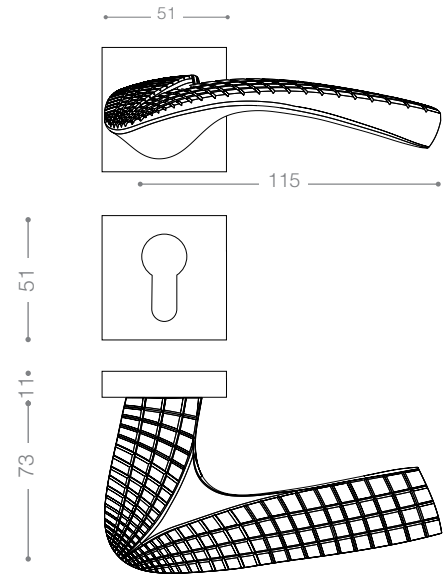

6202R
Olive

6100R

Also available in other finishing.

Black&White