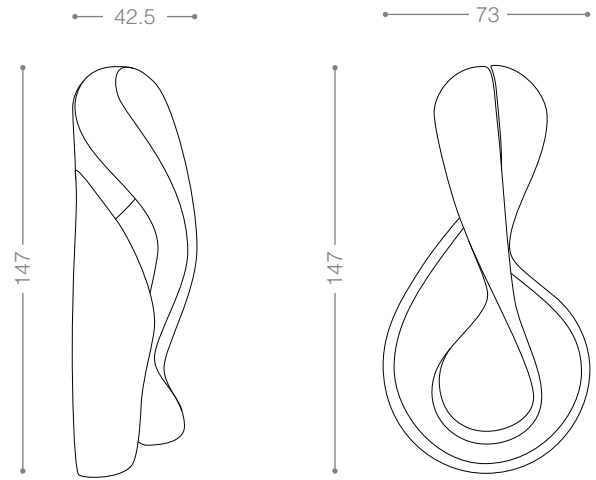

723C1 | 723C2
Satin Nickel

763C1 | 763C2
Satin Chrome

793C1 | 793C2
Matt Nickel

703C1 | 703C2
Olive

K50B+
Titanium Coating (PVD)

Knocker

Also available in other finishing.

K10
Satin Brass