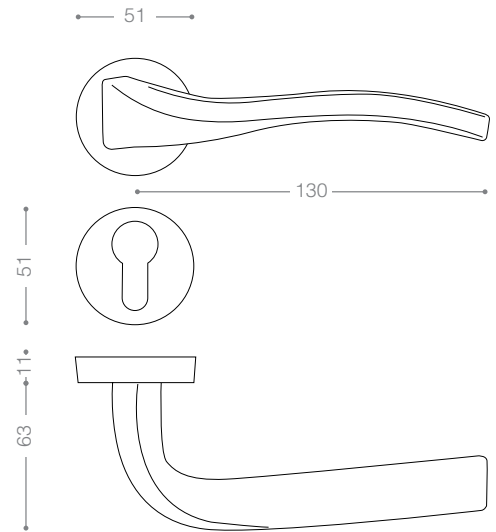

3902R
Olive

4052B+
Titanium Coating (PVD)

4000

Also available in key type, WC type, or knob and lever combination for entrance.

4052RB+
Titanium Coating (PVD)

4000R

Also available in other finishing.

Black&White