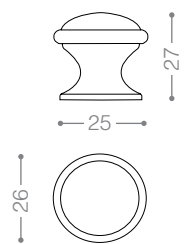

S10
Satin Brass