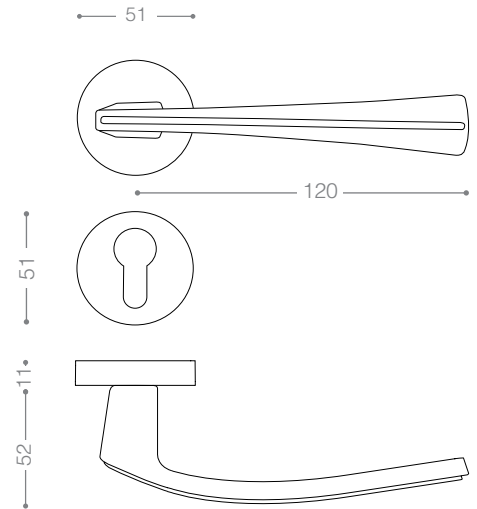

6332R
Chrome

6400R

Also available in other finishing.

Black&White

6412R
Satin Brass, Polished Brass

6422R
Satin Nickel, Chrome