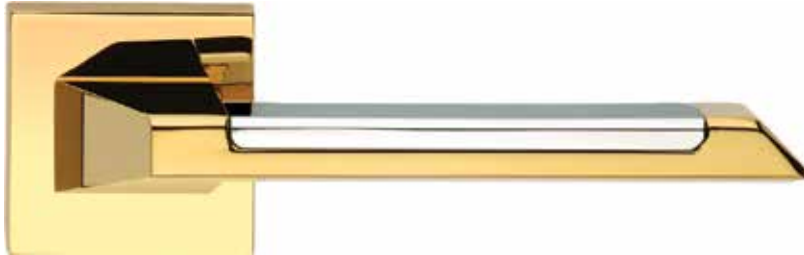

3572RB+
Titanium Coating (PVD), Chrome