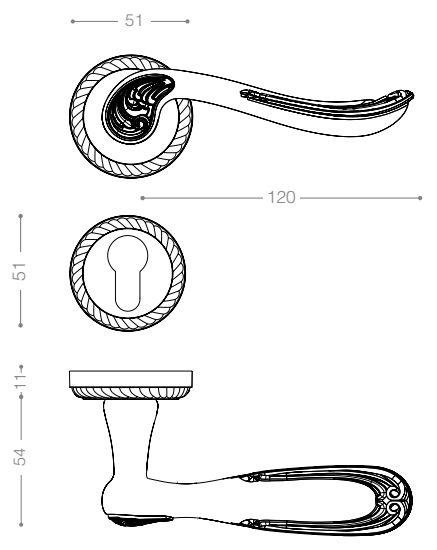

Classic
5300R

Also available in other finishing.

Black&White