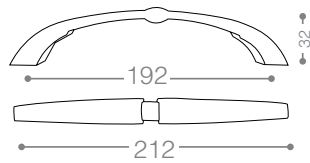

NEW
Design

Cabinet Handle

Classic