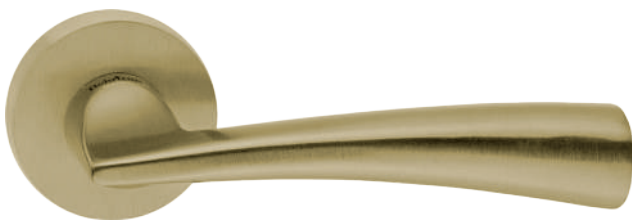

E5802AR

Olive