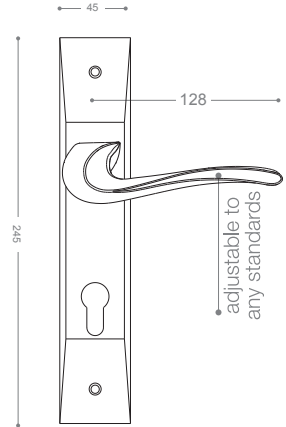

6200

Also available in key type, WC type, or knob and lever combination for entrance.

Rose Gold

Satin Gold