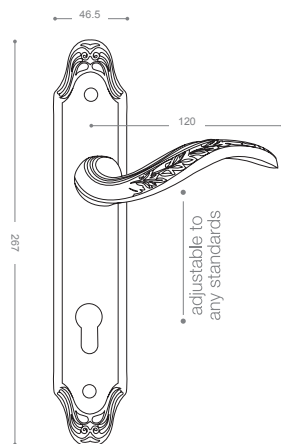

5302R
Olive

Classic

5400

Also available in key type, WC type, or knob and lever combination for entrance.