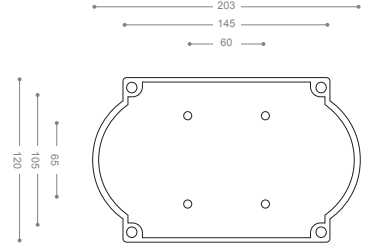

Black&White

A20
Satin Nickel

A50B+
Gold -Titanium Coating(PVD)

A00
Olive

B20 - N42 - N22

Satin Nickel

Plate

Also available in other finishing.