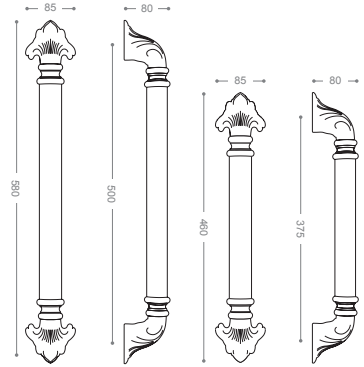

Black&White

9404L1
Olive

9404L
Olive

9454L1D2B+
9454LD2B+

Gold -Titanium Coating (PVD),
Brown Leather

elite™ *Classic*

Pull Handle 9400LD

Also available in other finishing.