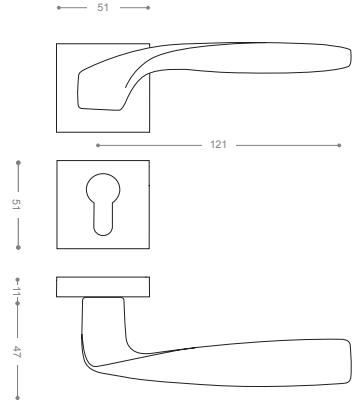

E6700AR

Also available in other finishing.

Pearl

Satin Aluminium

New Colour

Cream

New Colour

Gray