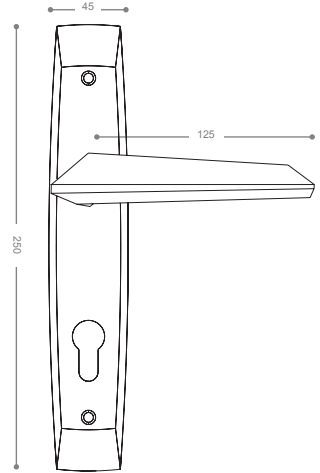

New Colour

E15G2AR

Gray

E1602A

Olive

E1600A

Also available in key type, WC type, or knob and lever combination for entrance.

NEW
Design