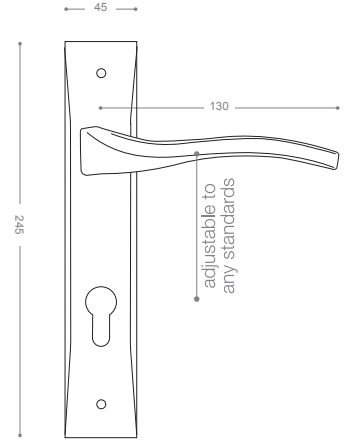

Gray

E4002A

Olive

E4000A

Also available in key type, WC type, or knob and lever combination for entrance.

E4022A

Pearl

E4062A