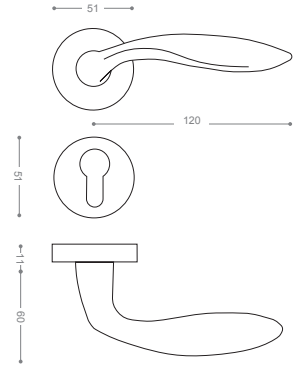

2400

Also available in key type, WC type, or knob and lever combination for entrance.

2432
Chrome

2492
Matt Nickel

2402
Olive

E2422
Pearl

2452RB+

Gold -Titanium Coating (PVD)