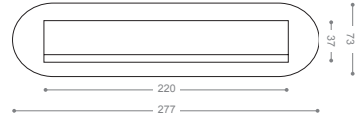

LB50B+

Gold -Titanium Coating (PVD)

Letter Box Plate

Also available in other finishing.

Rose Gold
Satin Gold