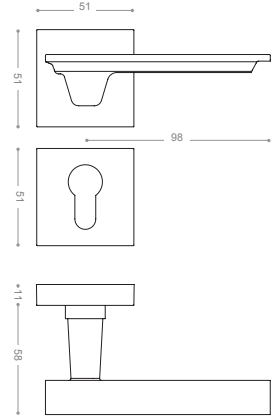

elite™
8300R

Also available in other finishing.

NEW
Design

Rose Gold

Black&White