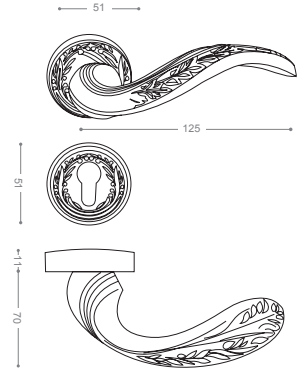

elite™ *Classic*
5400R

Also available in other finishing.

Black&White