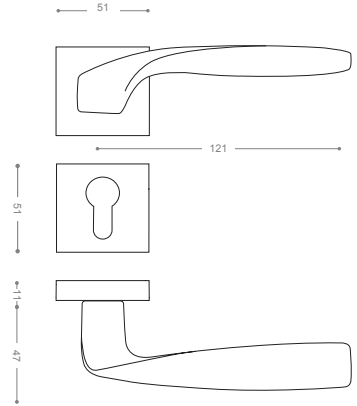

6700

Also available in key type, WC type, or knob and lever combination for entrance.

Rose Gold
Satin Gold

6752RB+

Gold -Titanium Coating (PVD)

elite™
6700R

Also available in other finishing.

Rose Gold