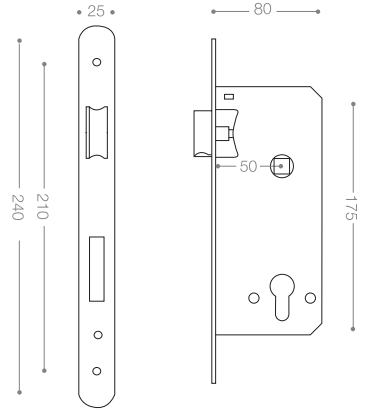

ML503
Chrome

ML508M
Matt Black Chrome

ML500
Olive

ML5050

Gold

Mortice Lock

Available Backset: Only 45 and 50 mm

ML5020
Satin Nickel