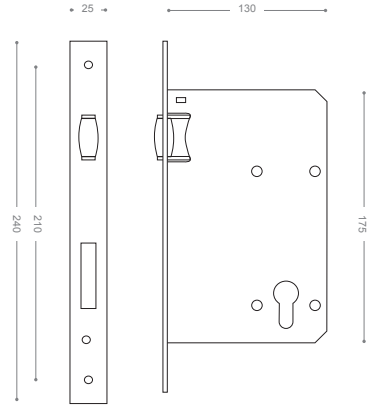

Mortice Lock

Available Backset: From 50 to 100 mm