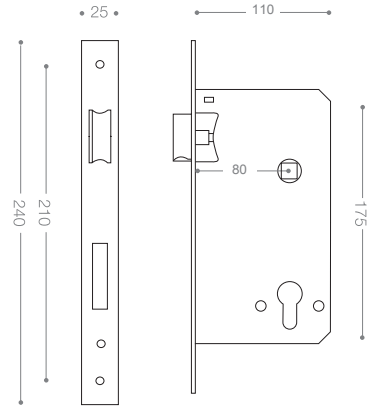

Gold

Mortice Lock

Available Backset: From 50 to 100 mm

ML702G
Satin Nickel

ML703G
Chrome

ML700G
Olive

ML805

Gold