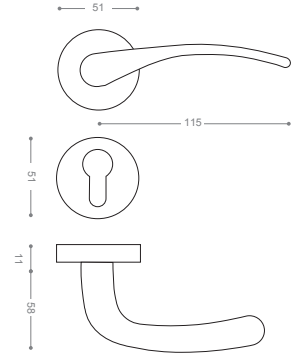

2300R

Also available in other finishing.