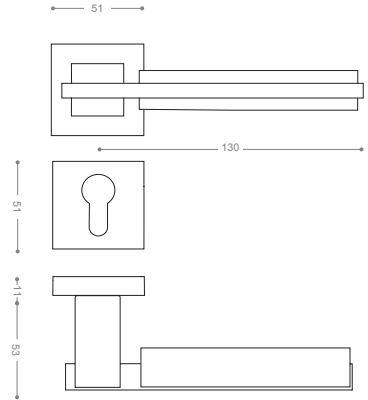

elite™
7400R

Also available in other finishing.

Satin Brass,
Polished Brass

Satin Nickel, Chrome

Chrome,
Gold -Titanium (PVD)

Gold -Titanium Coating (PVD)

Satin Chrome, Chrome

Matt Nickel, Chrome