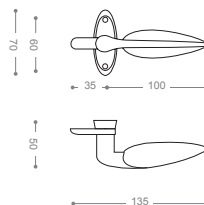

U1825

Satin Nickel

Also available in other finishing.

Window Handle 1900