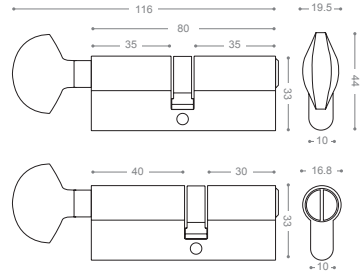

853B+
853GB+

Gold -Titanium Coating (PVD)

elite™
Cylinder

Also available in other finishing.