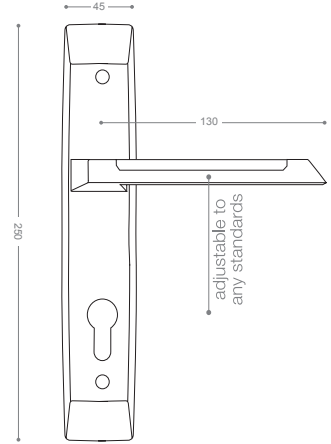

3500

Also available in key type, WC type, or knob and lever combination for entrance.