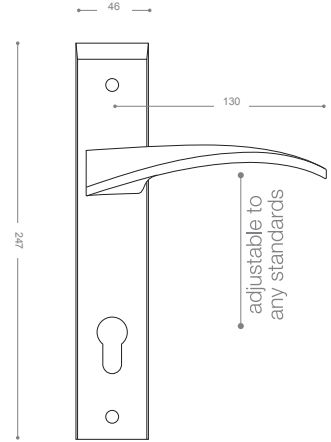

E5122R
Pearl

5200

Also available in key type, WC type, or knob and lever combination for entrance.

Rose Gold

Satin Gold