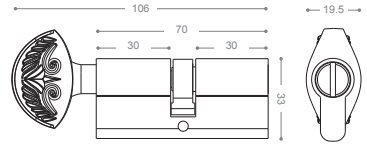

753C2B+

Gold -Titanium Coating (PVD)

elite *Classic* Cylinder

Also available in other finishing.

Black&White