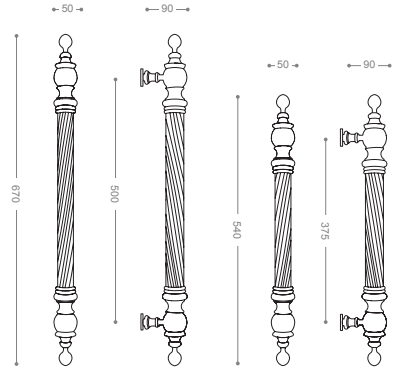

9404L1D2

Olive, Brown Leather

9404LD2

Olive, Brown Leather

9554L1B+
9554LB+

Gold -Titanium Coating (PVD)

elite™ *Classic*

Pull Handle 9500L