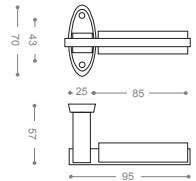

7425

Satin Nickel, Chrome

Also available in other finishing.

Window Handle SN

Also available in other finishing.