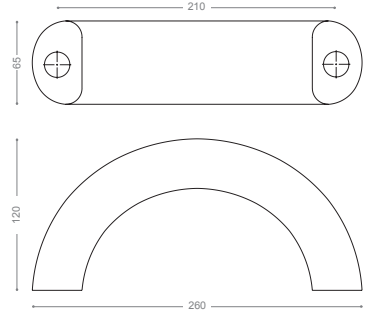

PLEASE FILL WITH SLO-MORAY OIL

NBEC

Des

ARTRING15B+
Gold -Titanium Coating (PVD)

Art Collection
ARTRING10

ARTRING13
Chrome

New Colour
ARTRING14B+
Rose Gold -Titanium Coating (PVD)

ARTRING25B+