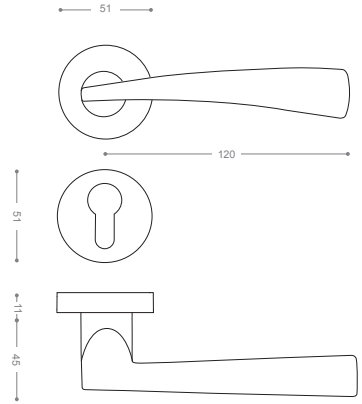

E5800AR

Also available in other finishing.

Pearl

Satin Aluminium

New Colour

Cream

New Colour

Gray