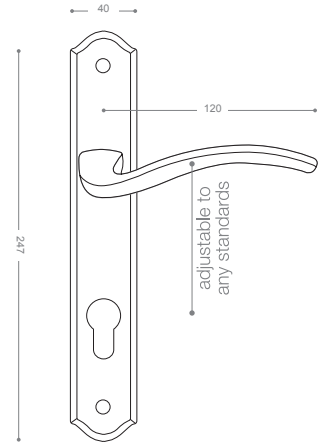

4600

Also available in key type, WC type, or knob and lever combination for entrance.