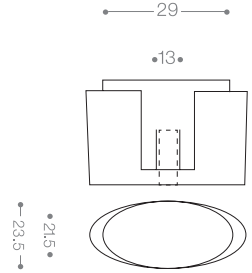

320C-W-128

320C-W-192

320C-B-128

320C-B-192

307B+

Gold -Titanium Coating (PVD), Chrome

Cabinet Handle

308M