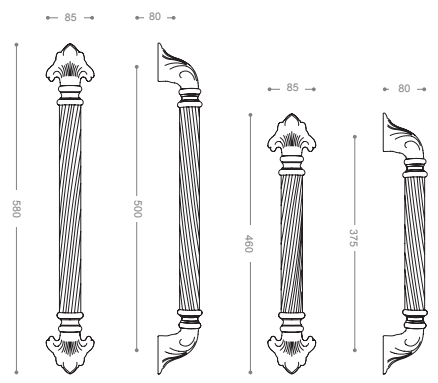

7464L1
7464L
Satin Chrome, Chrome

7454L1B+
7454LB+
Gold -Titanium Coating(PVD)
PVD
TITANIUM

7494L1
7494L
Matt Nickel, Chrome

9454L1B+
9454LB+

Gold -Titanium Coating (PVD)

elite™ *Classic*

Pull Handle 9400L

Also available in other finishing.