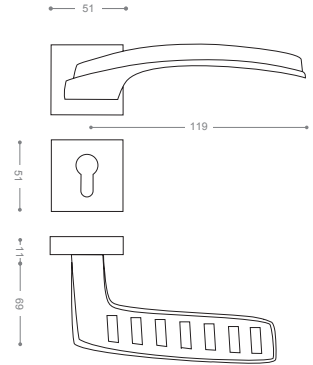

elite™
5900R

Also available in other finishing.

Rose Gold

Satin Gold

Black&White