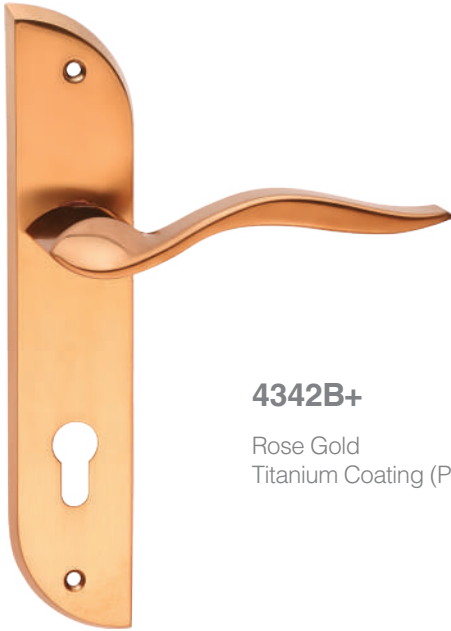

Plate And Number

CW - N7W - N8W - N7W

White & Gold

BW - N7W - N8W

White & Gold

AW - N8W

White & Gold

2742B+

Rose Gold
Titanium Coating (PVD)

3742B+

Rose Gold
Titanium Coating (PVD)

4042B+

Rose Gold
Titanium Coating (PVD)

4242B+

Rose Gold
Titanium Coating (PVD)

4342B+