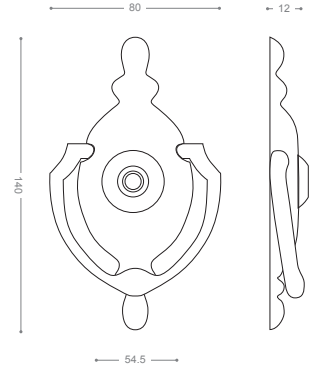

Knocker

Also available in other finishing.

Rose Gold

Satin Gold