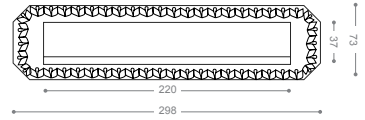

Clothes Hook Isfahan

Also available in other finishing.

IS-20
Satin Nickel

IS-60
Satin Chrome

IS-00
Olive

CLB50B+

Gold -Titanium Coating (PVD)

Classic