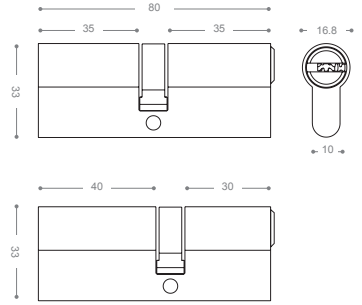

850CB+
850CGB+

Gold -Titanium Coating (PVD)

elite™
Cylinder

Also available in other finishing.