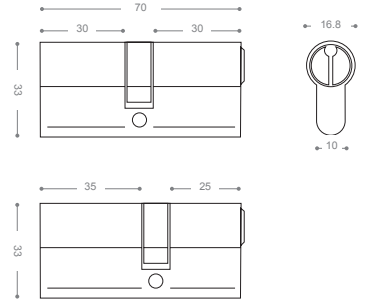

750B+
750GB+

Gold -Titanium Coating (PVD)

Cylinder

Also available in other finishing.