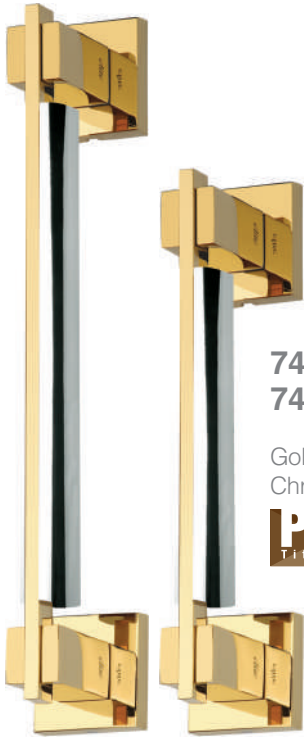

7134L
Chrome

7104L
Olive

7374L1B+
7374LB+

Gold -Titanium Coating (PVD), Chrome

elite™

Pull Handle 7300L

Also available in other finishing.

7314L1
7324L

Satin Brass
Polished Brass

7324L1
7324L

Satin nickel, Chrome

7364L1
7364L

Satin Chrome, Chrome

7354L1B+
7354LB+

Gold -Titanium Coating (PVD)

7394L1
7394L

Matt nickel, Chrome

7474L1B+
7474LB+

Gold -Titanium Coating (PVD),
Chrome

elite™

Pull Handle 7400L

Also available in other finishing.

7414L1
7414L
Satin Brass
Polish Brass

7424L1
7424L
Satin Nickel, Chrome