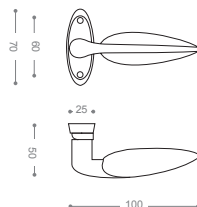

1895

Matt Nickel

Also available in other finishing.

Window Handle U1800