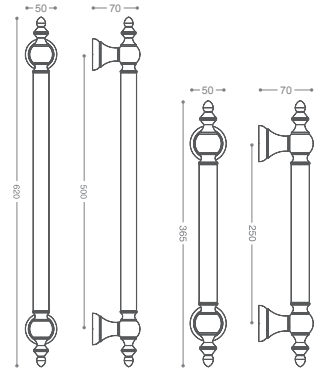

Matt Bronze

elite™ *Classic*

Pull Handle 9800L

Also available in other finishing.

9954L1B+
9954LB+

Gold -Titanium Coating (PVD)

elite™ Classic

Pull Handle