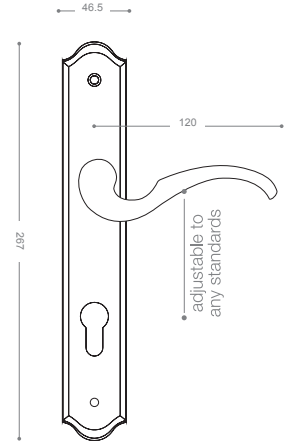

Black&White

7622R
Satin Nickel

7632R
Chrome

7602R
Olive

7852B+

Gold -Titanium Coating (PVD)

7800

Also available in key type, WC type, or knob and lever combination for entrance.