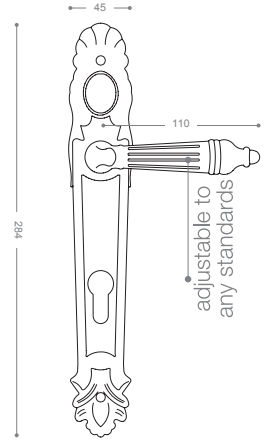

Matt Bronze

elite™ *Classic*
9300

Also available in key type, WC type, or knob and lever combination for entrance.

Black&White

P9312

Antique

Stainless Steel

**Public places, Hospitals,
Universities, Hotels, Cinemas, ...**