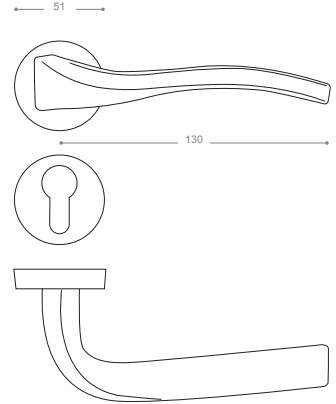

elite™
4000R

Also available in other finishing.

Rose Gold

Satin Gold

Black&White