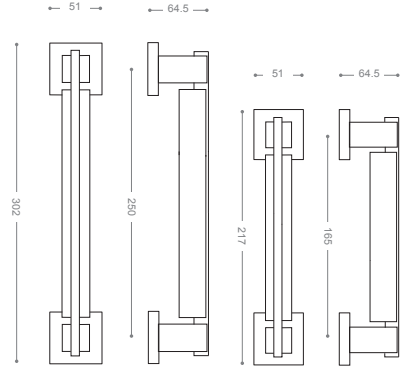

elite™

Pull Handle 7400L

Also available in other finishing.