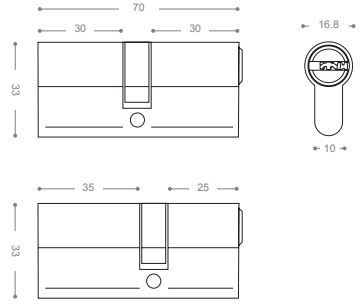

750CB+
750CGB+

Gold -Titanium Coating (PVD)

Cylinder

Also available in other finishing.

720C
720CG
Satin Nickel

730C
730CG
Chrome

700C
700CG
Olive