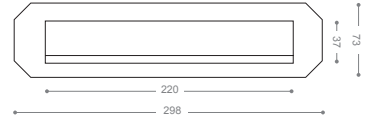

SLB50B+

Gold -Titanium Coating (PVD)

Letter Box Plate

Also available in other finishing.

Rose Gold

Satin Gold

Black&White