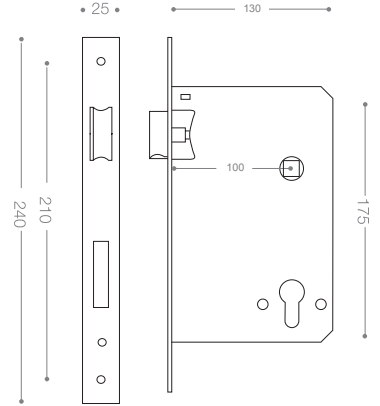

ML903G
Chrome

ML900G
Olive

ML1005

Gold

Mortice Lock

Available Backset: From 45 to 100 mm

ML1002
Satin Nickel

ML1003
Chrome