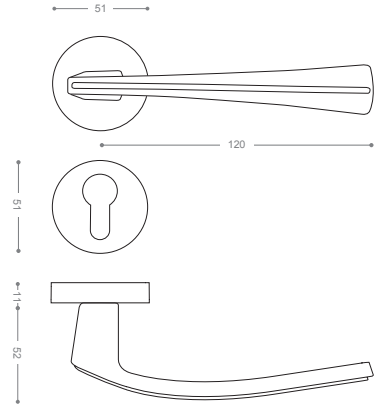

elite™
6400R

Also available in other finishing.

Black&White

Satin Brass, Polished Brass

Satin Nickel, Chrome

Chrome,
Gold -Titanium Coating (PVD)

Gold -Titanium Coating (PVD)

Satin Chrome, Chrome

Matt Nickel, Chrome