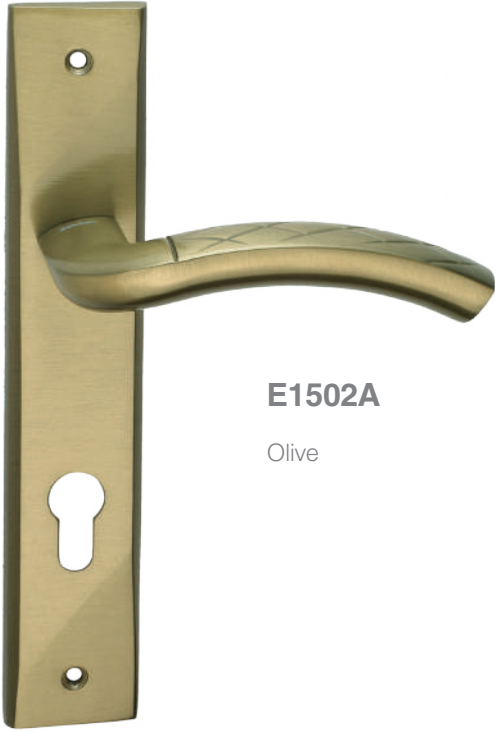

322-8-256

322-8-320

322-9-256

322-9-320

E1502A

Olive

E1500A

Also available in key type, WC type, or knob and lever combination for entrance.