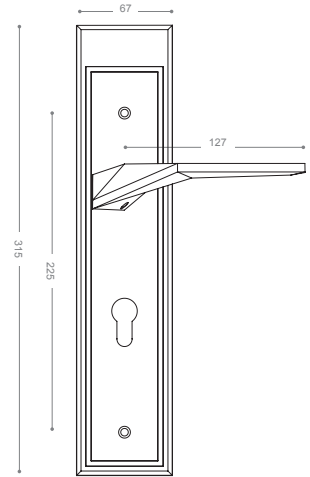

8400T

Also available in other finishing.

NEW
Design

Rose Gold

Satin Gold

Black&White