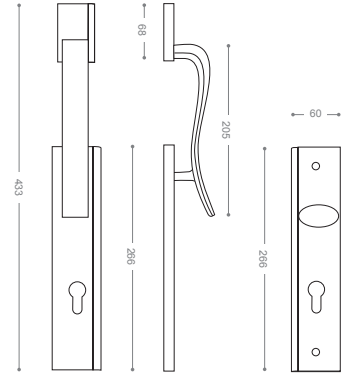

9924L1
Satin Nickel

9904L
Olive

Entrance Handle E700

Also available in other finishing.

Rose Gold

Satin Gold

Black&White

E720

Satin Nickel

E760

Satin Chrome

E770B+

Gold -Titanium Coating (PVD),
Chrome

E700

Olive