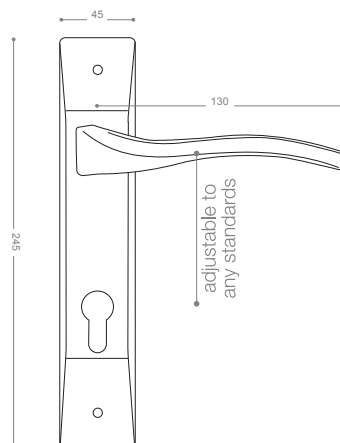

3932RB+

Chrome,
Gold -Titanium Coating (PVD)

3902R

Olive

4052B+

Gold -Titanium Coating (PVD)

4000

Also available in key type, WC type, or knob and lever combination for entrance.