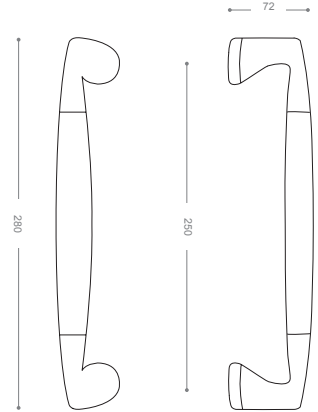

elite™

Pull Handle 5500L

Also available in other finishing.

5514L

Polished Brass,
Satin Brass

5524L

Satin Nickel, Chrome

5564L

Satin Chrome, Chrome

5574LB+

Gold -Titanium Coating (PVD),
Chrome