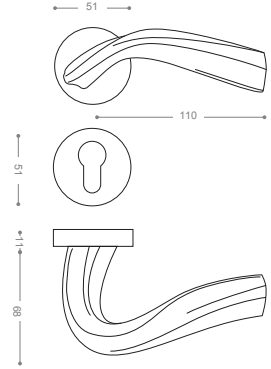

elite™
4800R

Also available in other finishing.

Rose Gold

Satin Gold

Black&White