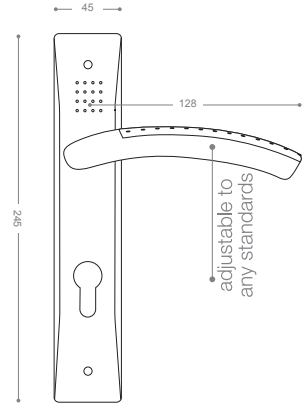

6000

Also available in key type, WC type, or knob and lever combination for entrance.