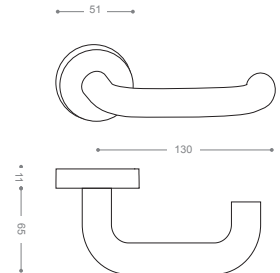

Stainless Steel

**Public places, Hospitals,
Universities, Hotels, Cinemas, ...**

SL22

Also available in key type and WC type

Stainless Steel

**Public places, Hospitals,
Universities, Hotels, Cinemas, ...**

SL22R