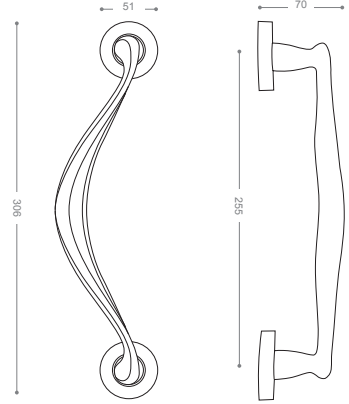

3454LB+

Gold -Titanium Coating (PVD)

Pull Handle 3400L

Also available in other finishing.

3424L
Satin Nickel

3434L
Chrome

3404L
Olive

5454LB+