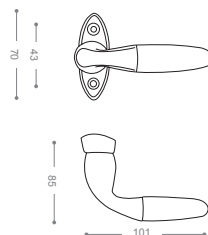

1995

Matt Nickel, Chrome

Also available in other finishing.