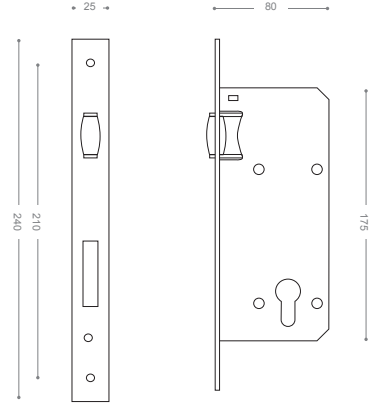

ML5030
Chrome

ML5000
Olive

ML505G

Gold

Mortice Lock

Available Backset: From 50 to 100 mm

ML502G
Satin Nickel

ML503G
Chrome