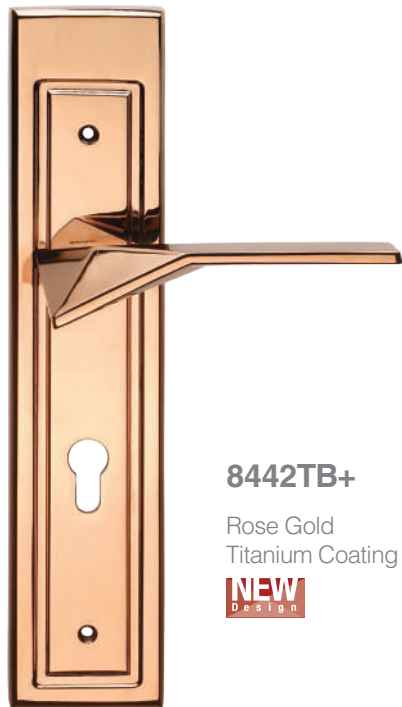

8442TB+

Rose Gold
Titanium Coating (PVD)

NEW
Design