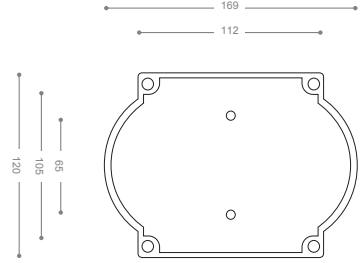

QS80M
Matt Black Chrome

QS00
Olive

A00 - N80

Olive

Plate

Also available in other finishing.

Rose Gold

Satin Gold