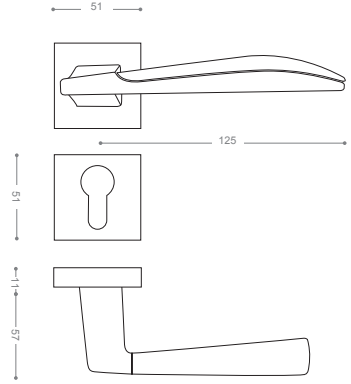

3800R

Also available in other finishing.

3822R

Satin Nickel, Chrome

3872RB+

Gold -Titanium Coating (PVD),
Chrome