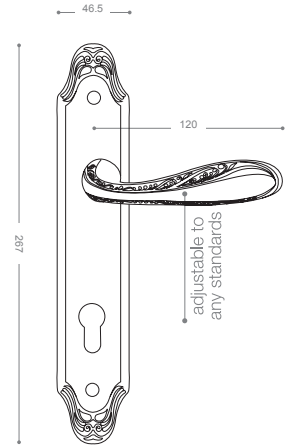

5402R
Olive

Classic

5700

Also available in key type, WC type, or knob and lever combination for entrance.