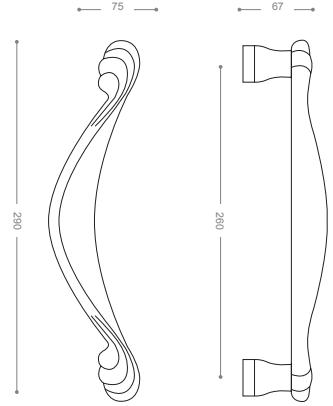

elite™ Classic

Pull Handle 6900L

Also available in other finishing.

Black&White

6914LMB
Matt Bronze

6904L
Olive