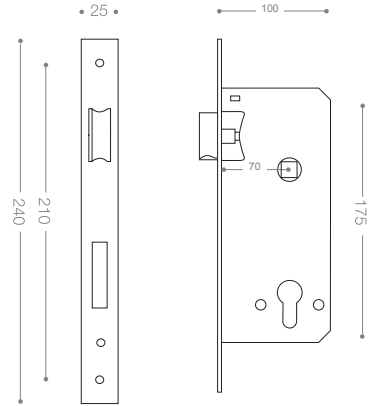

Mortice Lock

Available Backset: From 45 to 100 mm