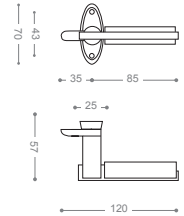

U7325

Satin Nickel, Chrome

Also available in other finishing.

Window Handle 7400