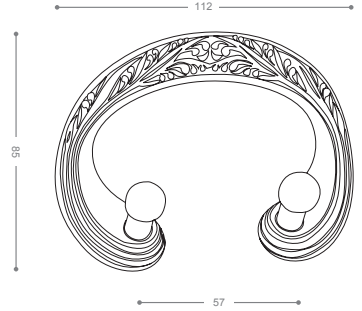

Clothes Hook Azadi

Also available in other finishing.

AZ-20
Satin Nickel

AZ-30
Chrome

AZ-00
Olive

IS-50B+

Gold -Titanium Coating (PVD)

Classic