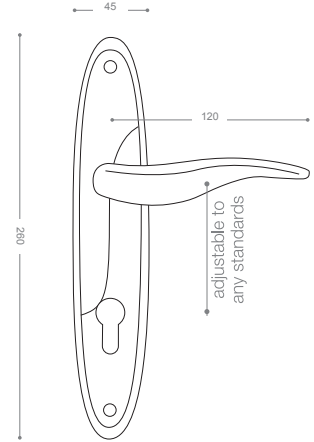

New Colour

E41G2AR

Gray

E5102A

Olive

E5100A

Also available in key type, WC type, or knob and lever combination for entrance.

E5122A
Pearl