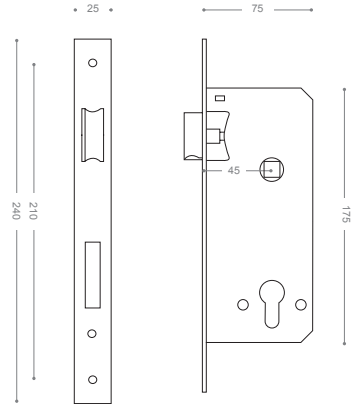

ML452-1
Satin Nickel

ML453-1
Chrome

ML458M-1
Matt Black Chrome

ML450-1
Olive

ML455-2

Gold

Mortice Lock

Available Backset: From 45 to 100 mm