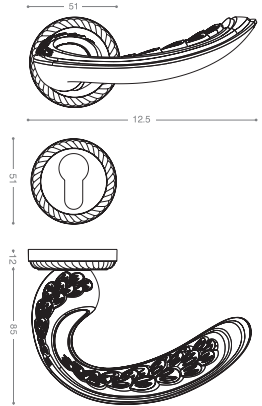

elite™ *Classic*
8200R

Also available in other finishing.

Black&White