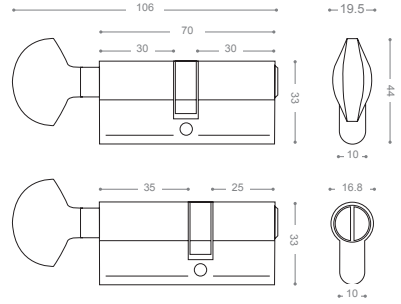

ML1000
Olive

ML1005G

Gold

Mortice Lock

Available Backset: From 50 to 100 mm

ML1002G
Satin Nickel

ML1003G
Chrome

ML1000G
Olive