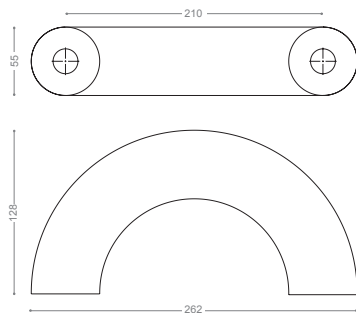

PLEASE FILL WITH SLO-MORAY OIL

NBEC

Des

ARTRING15B+
Gold -Titanium Coating (PVD)

Art Collection
ARTRING10

ARTRING13
Chrome

New Colour
ARTRING14B+
Rose Gold -Titanium Coating (PVD)

ARTRING25B+