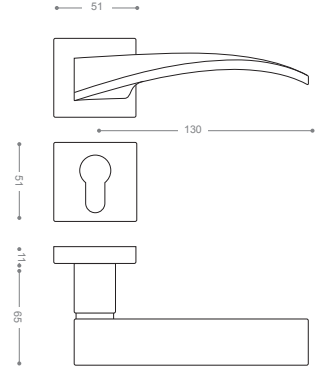

elite™
5200R

Also available in other finishing.

Rose Gold

Satin Gold

Black&White