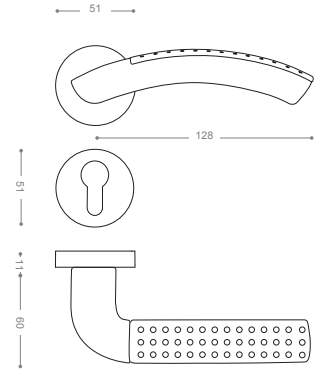

elite™
6000R

Also available in other finishing.

6022R

Satin Nickel, Chrome

6032RB+

Chrome,
Gold -Titanium Coating (PVD)

6002R

Olive