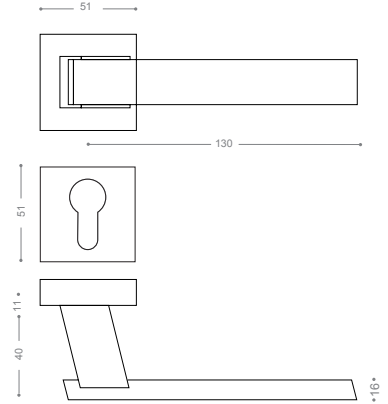

elite®
7900R

Also available in other finishing.

Rose Gold
Black&White