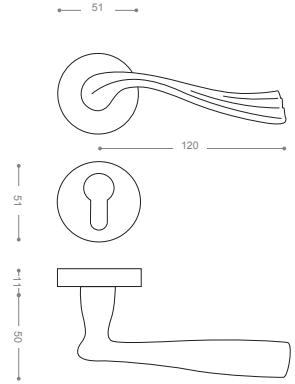

3400R

Also available in other finishing.