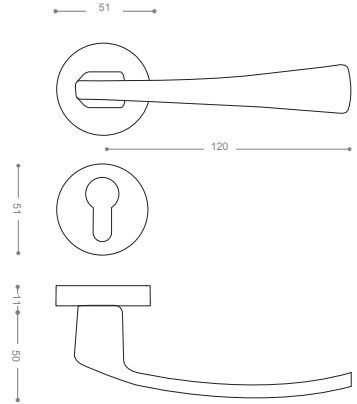

elite™
6300R

Also available in other finishing.

6312R

Satin Brass

6322R

Satin Nickel

6332R

Chrome

6392R

Matt Nickel