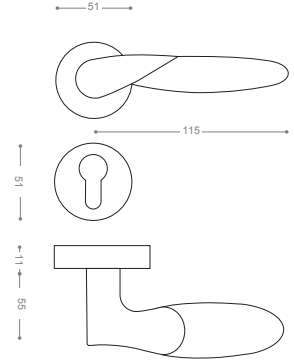

Also available in key type, WC type, or knob and lever combination for entrance.

2522
Satin Nickel, Chrome

2592
Matt Nickel, Chrome

2572RB+

Gold -Titanium Coating (PVD), Chrome

2500R

Also available in other finishing.