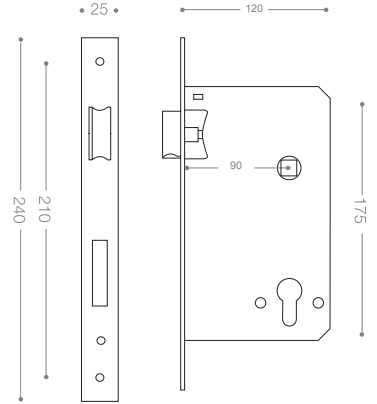

Available Backset: From 50 to 100 mm

ML802G
Satin Nickel

ML803G
Chrome

ML800G
Olive

ML905

Gold

Mortice Lock

Available Backset: From 45 to 100 mm