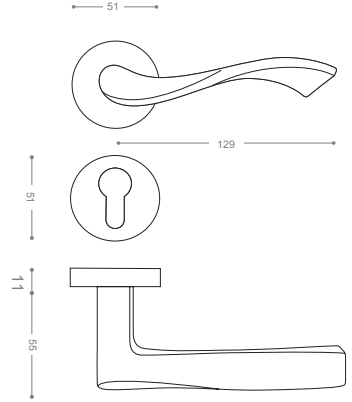

Also available in key type, WC type, or knob and lever combination for entrance.

E4122A
Pearl

E4162A
Satin Aluminium

New Colour
E41C2A
Cream

New Colour
E41G2A
Gray

E4102AR

Olive

E4100AR