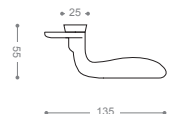

U1625

Satin Nickel

Also available in other finishing.