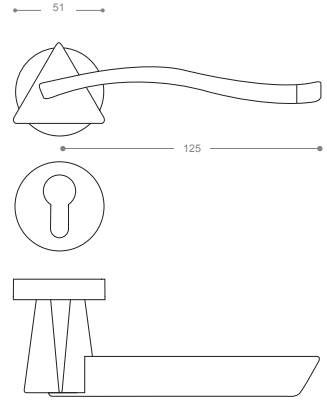

6532R
Chrome

6592R
Matt Nickel

6672RB+

Gold -Titanium Coating (PVD), Chrome

elite™
6600R

Also available in other finishing.

6612R

Satin Brass, Polished Brass