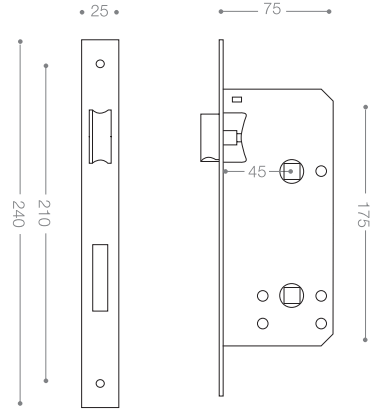

ML4520-2
Satin Nickel

ML4530-2
Chrome

ML4500-2
Olive

ML455-3

Gold

Mortice Lock

Available Backset: Only 45 mm

ML452-3
Satin Nickel