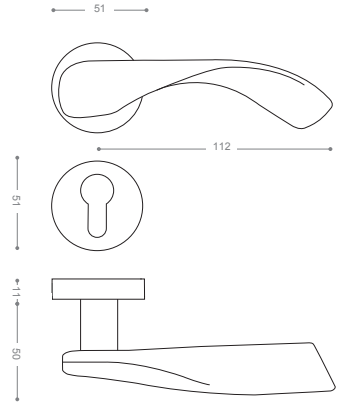

elite™
6500R

Also available in other finishing.