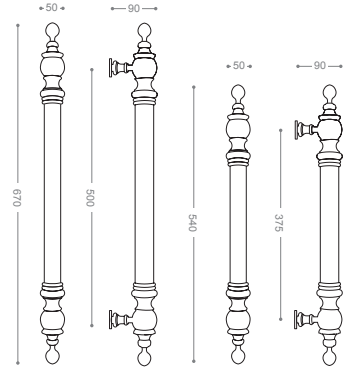

9614L1MB
Matt Bronze

9604L
Olive

elite™ *Classic*

Pull Handle 9600LD

Also available in other finishing.

9654L1D1B+

Gold -Titanium Coating (PVD),
Black Leather

9654LD1B+

Gold -Titanium Coating (PVD),
Black Leather

9664L1D1

Satin Chrome, Black Leather

9664LD1

Satin Chrome, Black Leather

9604L1D2

Olive, Brown Leather

9604LD2

Olive, Brown Leather