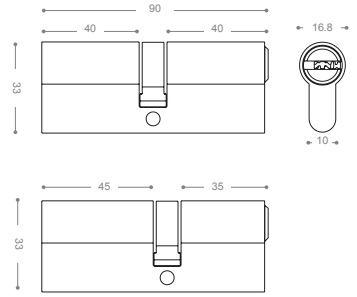

950CB+
950CGB+

Gold -Titanium Coating (PVD)

elite™
Cylinder
Also available in other finishing.

920C
920CG
Satin Nickel

930C
930CG
Chrome

900C
900CG
Olive