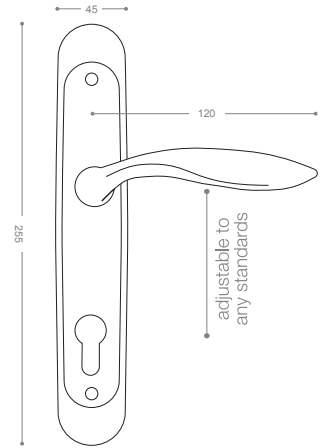

Gold -Titanium Coating (PVD)

2300R

Also available in other finishing.

2332R
Chrome

2392R
Matt Nickel

2302R
Olive

2452B+

Gold -Titanium Coating (PVD)