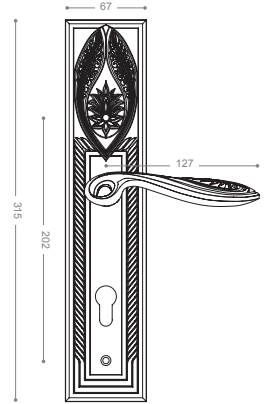

Gold -Titanium Coating (PVD)

Classic

3200TC1

Also available in other finishing.

Black&White