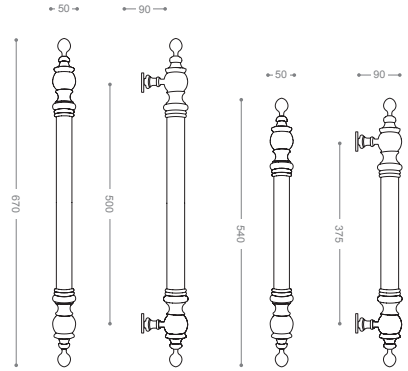

Also available in other finishing.

Black&White

9504L1
Olive

9504L
Olive

9654L1B+
9654LB+

Gold -Titanium Coating (PVD)

elite™ Classic
Pull Handle
9600L

Also available in other finishing.