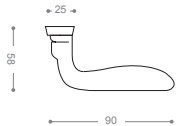

1695

Matt Nickel

Also available in other finishing.

Window Handle U1600