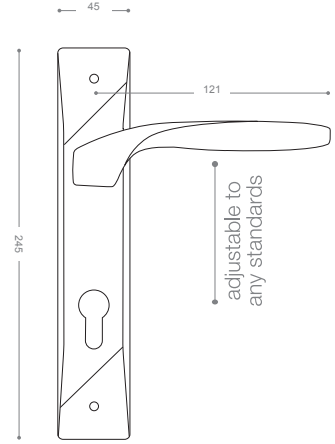

Olive

E6700A

Also available in key type, WC type, or knob and lever combination for entrance.

E6722A
Pearl

E6762A
Satin Aluminium

New Colour
E67C2A
Cream

New Colour
E67G2A
Gray

E6702AR