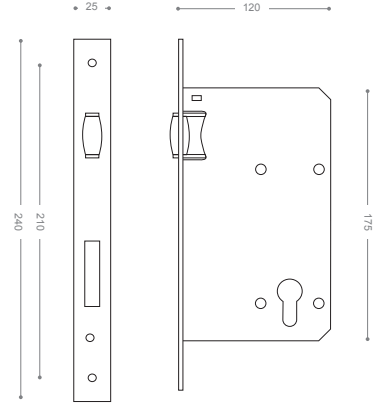

ML902
Satin Nickel

ML903
Chrome

ML900
Olive

ML905G

Gold

Mortice Lock

Available Backset: From 50 to 100 mm

ML902G
Satin Nickel