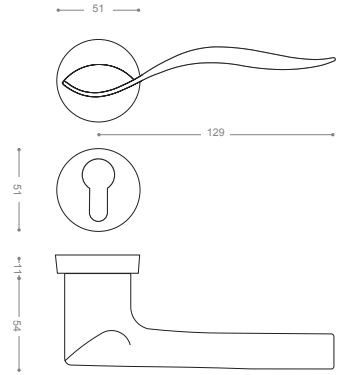

elite™
4300R

Also available in other finishing.

Rose Gold

Satin Gold

Black&White