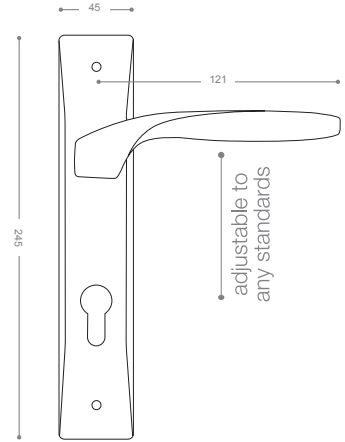

6700

Also available in key type, WC type, or knob and lever combination for entrance.

Rose Gold
Satin Gold