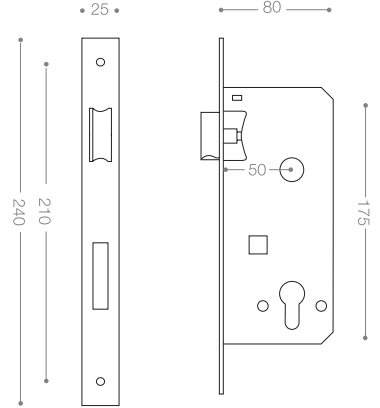

ML453-3
Chrome

ML458M-3
Matt Black Chrome

ML450-3
Olive

ML505

Gold

Mortice Lock

Available Backset: From 45 to 100 mm

ML502
Satin Nickel