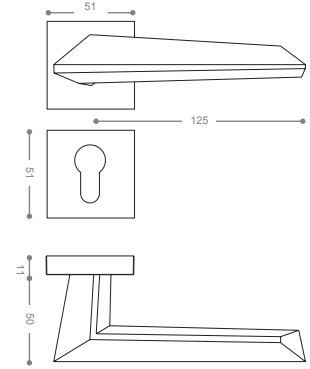

E1600AR

Also available in other finishing.

Pearl

Satin Aluminium

New Colour

Cream

New Colour

Gray