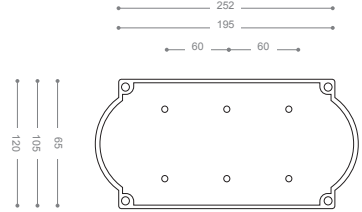

C50B+ - N35B+ - N05B+ - N95B+

Gold -Titanium Coating (PVD)

Plate

Also available in other finishing.

Rose Gold

Satin Gold

Black&White