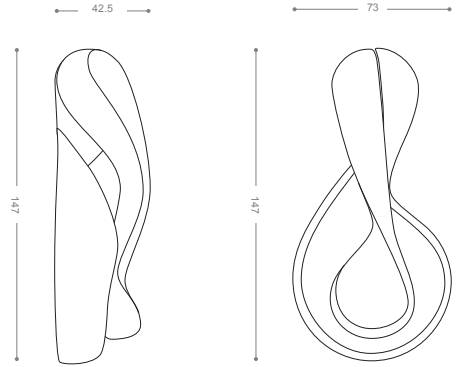

Matt Black Chrome, Chrome

302

Satin Nickel, Chrome

309

Matt Nickel, Chrome

K50B+

Gold -Titanium Coating (PVD)

Knocker