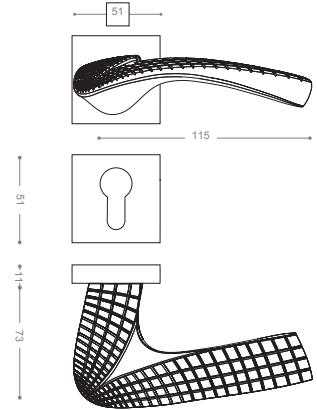

elite™
6100R

Also available in other finishing.

Black&White

6122R
Satin Nickel

6132R
Chrome

6102R
Olive