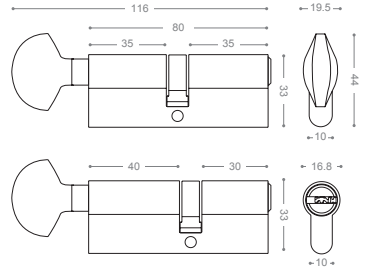

854CB+
854CGB+

Gold -Titanium Coating (PVD)

elite™
Cylinder

Also available in other finishing.

New Product