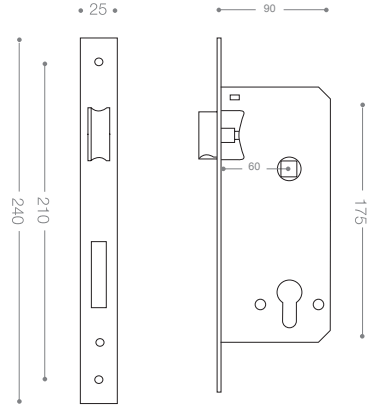

Mortice Lock

Available Backset: From 45 to 100 mm