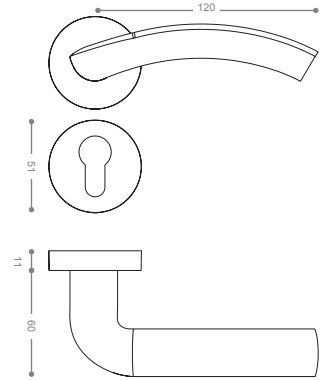

E1500AR

Also available in other finishing.

Pearl

Satin Aluminium

New Colour

Cream

New Colour

Gray