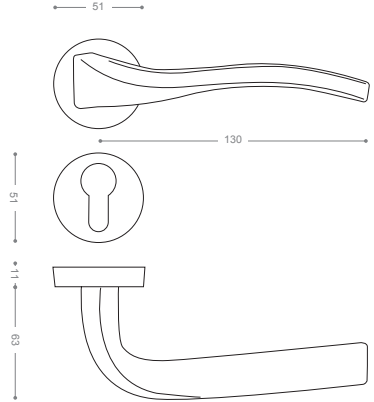

E4000AR

Also available in other finishing.

E4022AR

Pearl

E4062AR

Satin Aluminium

New Colour

E40C2AR

Cream

New Colour

Gray