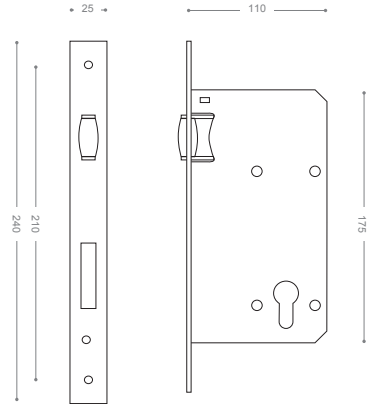

Mortice Lock

Available Backset: From 45 to 100 mm

ML802
Satin Nickel

ML803
Chrome

ML800
Olive

ML805G

Gold

Mortice Lock