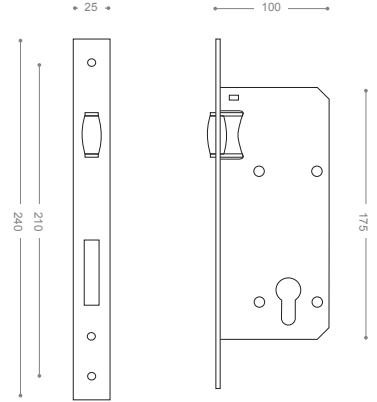

Mortice Lock

Available Backset: From 50 to 100 mm