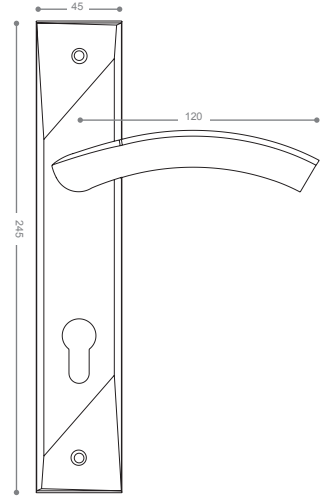

322-8-256

322-8-320

322-9-256

322-9-320

E1502A

Olive

E1500A

Also available in key type, WC type, or knob and lever combination for entrance.