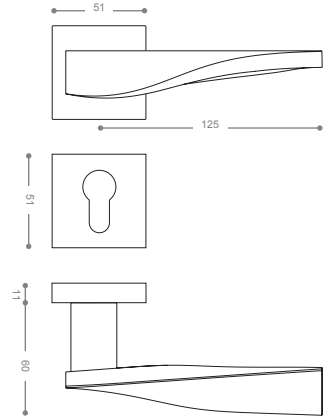

E1700AR

Also available in other finishing.

NEW
Design

Pearl

Satin Aluminium

New Colour

Cream

New Colour

Gray