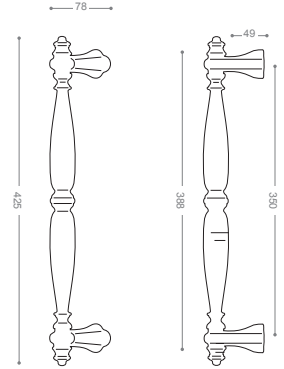

9754LB+

Gold -Titanium Coating (PVD)

elite™

Pull Handle 9700L

Also available in other finishing.