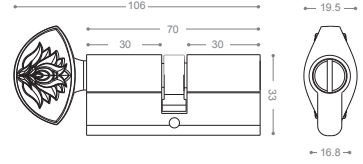

753C1B+

Gold -Titanium Coating (PVD)

elite™ *Classic* Cylinder

Also available in other finishing.

Black&White